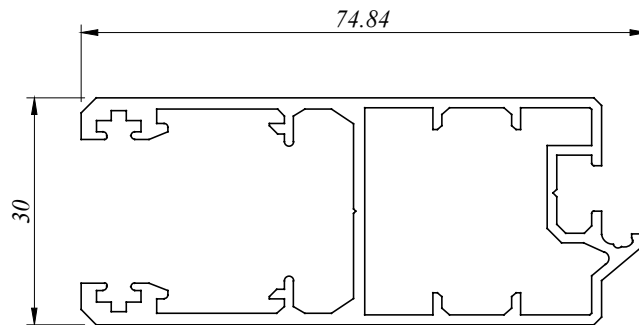

All Profiles are standard length 6.1 M for MSL Series

MSL 82010  
0.986 Kg/M  
AP : 423.170 MM

MSL 82012  
1.416 Kg/M  
AP : 665.674 MM

MSL 82020  
1.011 Kg/M  
AP : 362.570 MM

MSL 82020 S  
1.048 Kg/M  
AP : 361.368 MM

### **MSL - SLIDING DOOR**

Size : 2400mm (w) x 2100mm (h)

Type : Aluminium frame light tinted glass sliding door.

SECTION VIEW B - B

**we made aluminium into shapes ...**

*profile information*

### **MSL - SLIDING DOOR**

Size : 1800mm (w) x 2100mm (h)

Type : Aluminium frame light tinted glass sliding door.

SECTION VIEW B - B

**we made aluminium into shapes ...**

*profile information*

### **MSL - SLIDING DOOR**

Size : 2400mm (w) x 2100mm (h)

Type : Aluminium frame light tinted glass & mesh sliding door.

Outer Type : 2 + 1

SECTION VIEW B - B

**we made aluminium into shapes ...**

*profile information*