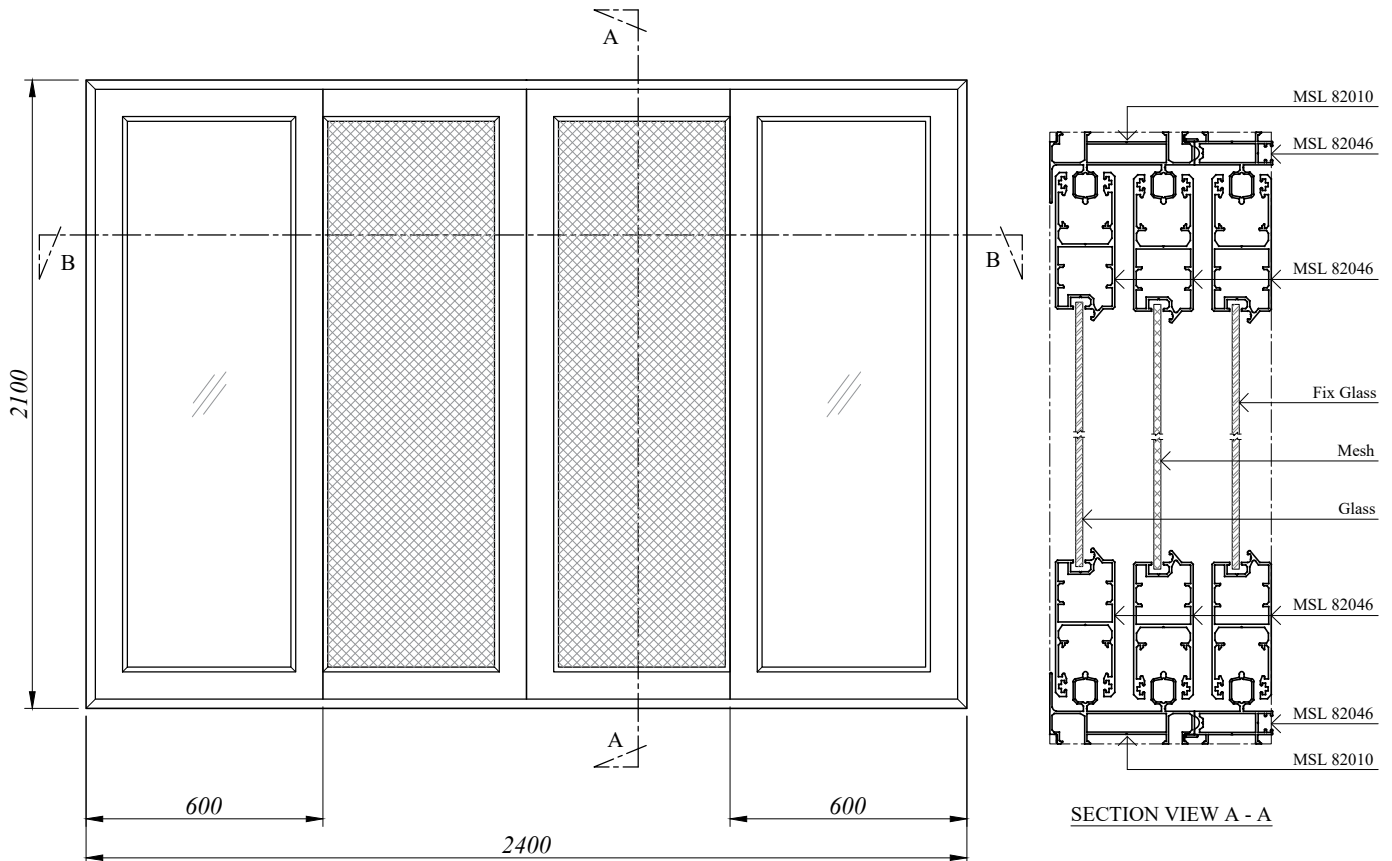

### **MSL - SLIDING DOOR**

Size : 1800mm (w) x 2100mm (h)

Type : Aluminium frame light tinted glass sliding door.

SECTION VIEW B - B

**we made aluminium into shapes ...**

*profile information*

### **MSL - SLIDING DOOR**

Size : 2400mm (w) x 2100mm (h)

Type : Aluminium frame light tinted glass & mesh sliding door.

Outer Type : single (3 way)

**we made aluminium into shapes ...**

*profile information*

# aluminium profiles component usage

### **MSL - SLIDING DOOR**

Size : 2400mm (w) x 2100mm (h)

Type : Aluminium frame light tinted glass & mesh sliding door.

Outer Type : 2 + 1

SECTION VIEW B - B

**we made aluminium into shapes ...**

*profile information*