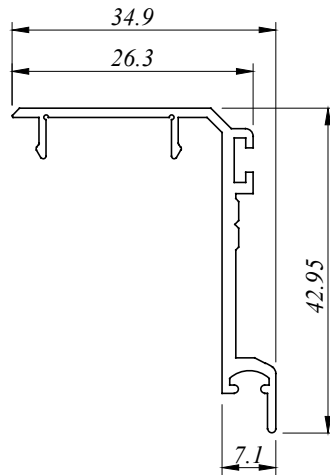

MSL 82043
0.375 Kg/M
AP : 197.153 MM