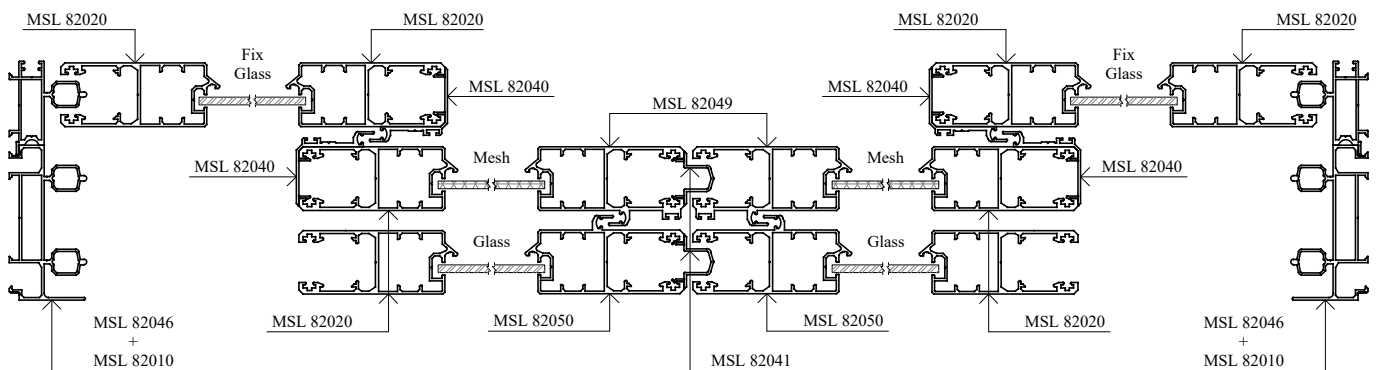

### **MSL - SLIDING DOOR**

Size : 2400mm (w) x 2100mm (h)

Type : Aluminium frame light tinted glass & mesh sliding door.

Outer Type : single (3 way)

**we made aluminium into shapes ...**

*profile information*

# aluminium profiles component usage

## M Sliding Door - MSL 8 Series

### **MSL - SLIDING DOOR**

Size : 2400mm (w) x 2100mm (h)

Type : Aluminium frame light tinted glass & mesh sliding door.

Outer Type : 2 + 1

SECTION VIEW B - B

**we made aluminium into shapes ...**

*profile information*