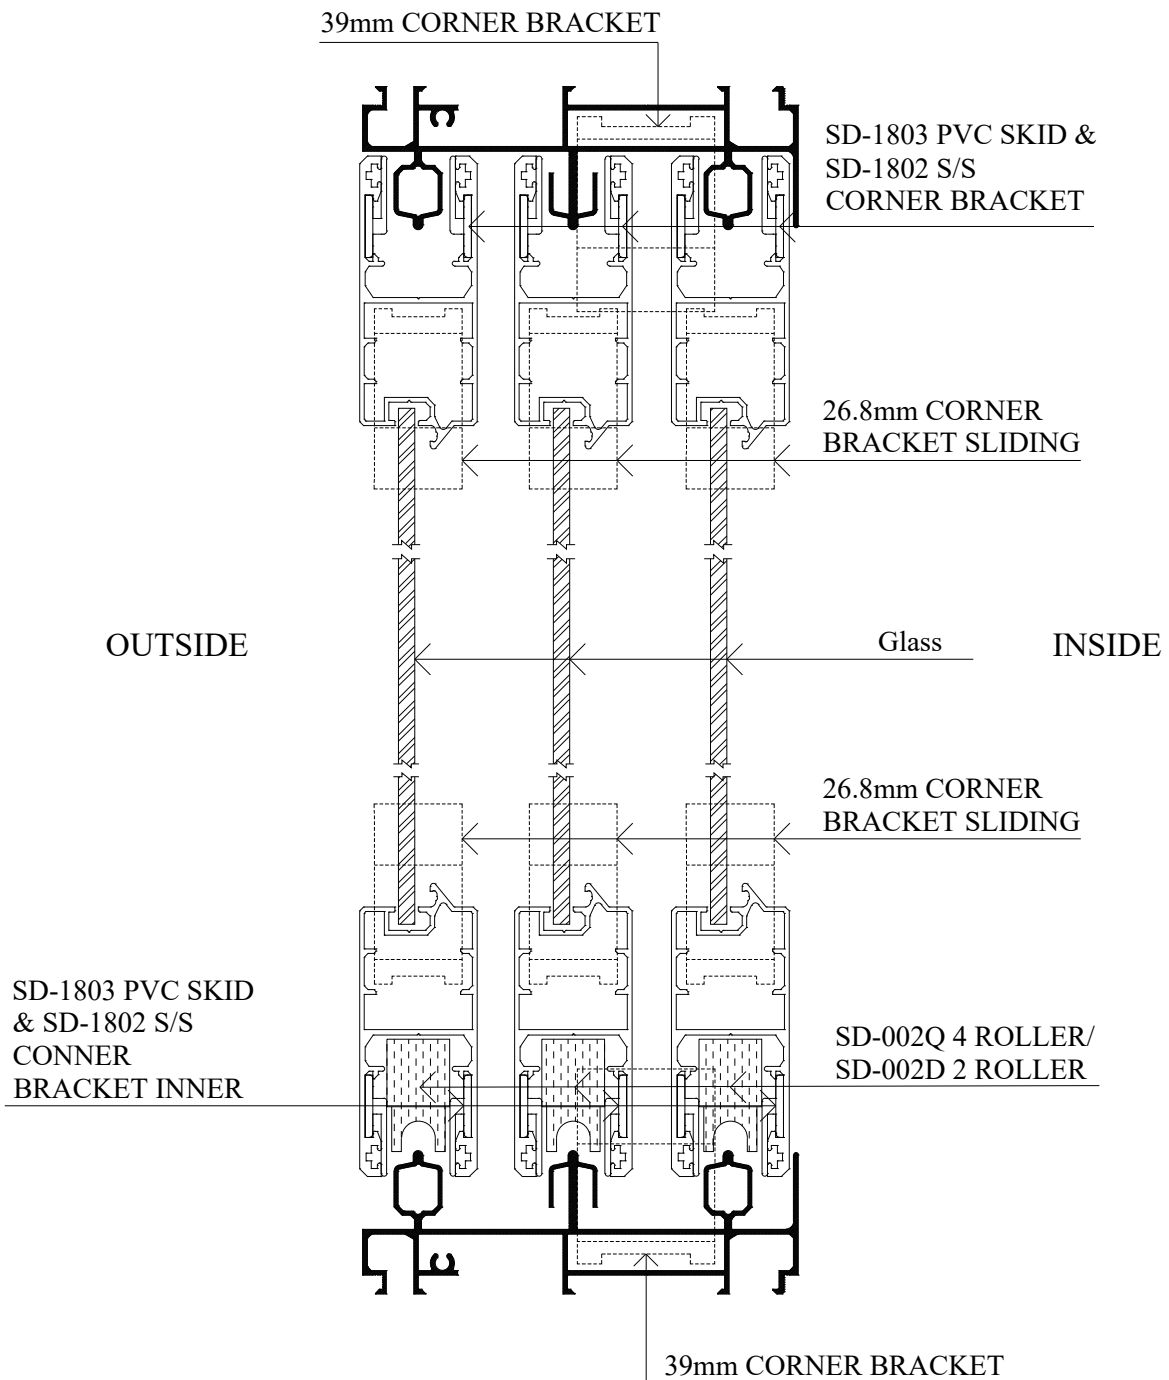

aluminium profiles component usage

M Sliding Door - Accessories

SECTION VIEW A - A

39mm and 26.8mm using for all 90° conner for sliding door and sliding window

we made aluminium into shapes ...

profile information