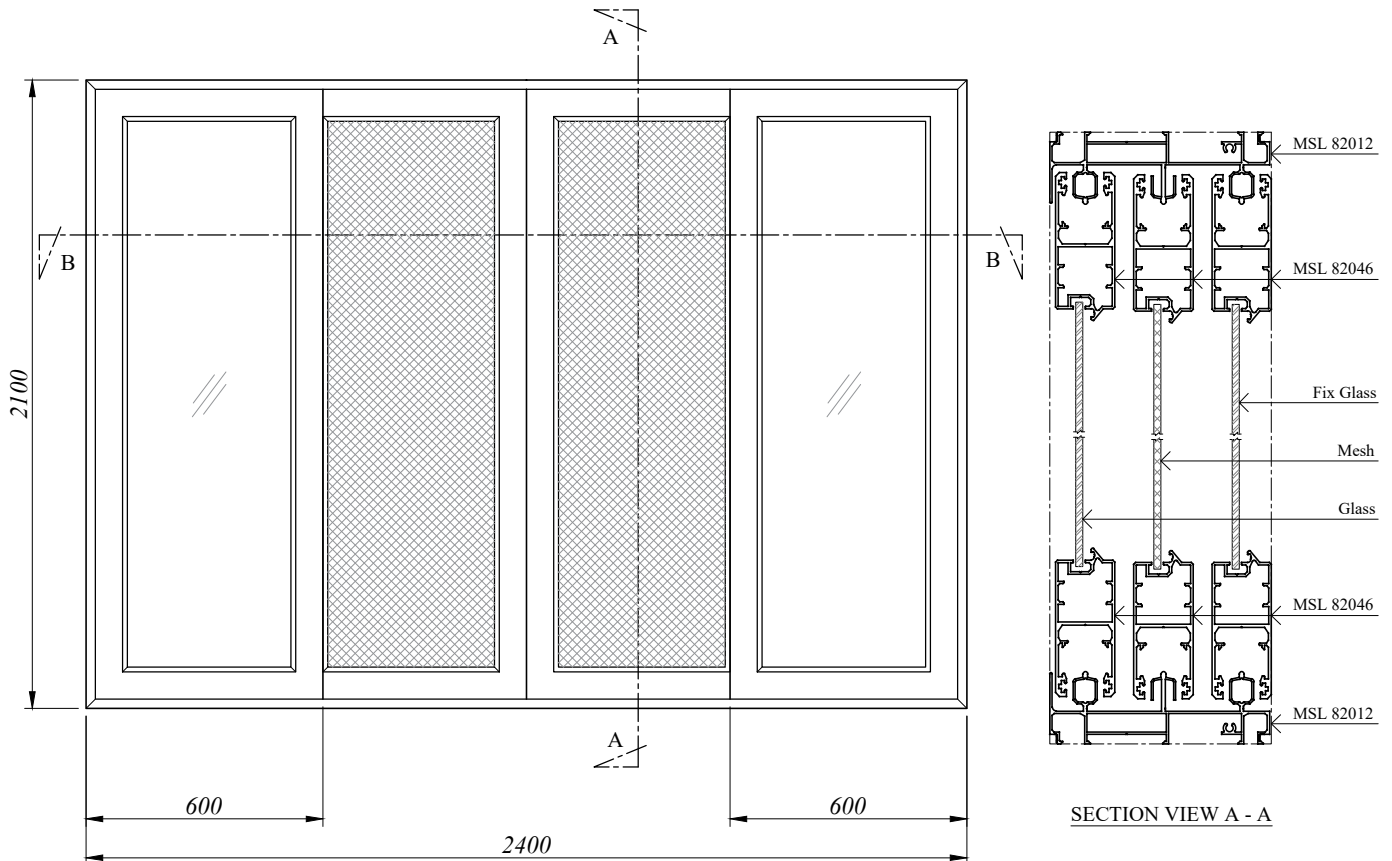

### **MSL - SLIDING DOOR**

Size : 2400mm (w) x 2100mm (h)

Type : Aluminium frame light tinted glass sliding door.

SECTION VIEW B - B

**we made aluminium into shapes ...**

*profile information*

### **MSL - SLIDING DOOR**

Size : 1800mm (w) x 2100mm (h)

Type : Aluminium frame light tinted glass sliding door.

SECTION VIEW B - B

**we made aluminium into shapes ...**

*profile information*

### **MSL - SLIDING DOOR**

Size : 2400mm (w) x 2100mm (h)

Type : Aluminium frame light tinted glass & mesh sliding door.

Outer Type : single (3 way)

**we made aluminium into shapes ...**

*profile information*

### **MSL - SLIDING DOOR**

Size : 2400mm (w) x 2100mm (h)

Type : Aluminium frame light tinted glass & mesh sliding door.

Outer Type : 2 + 1

SECTION VIEW B - B

**we made aluminium into shapes ...**

*profile information*