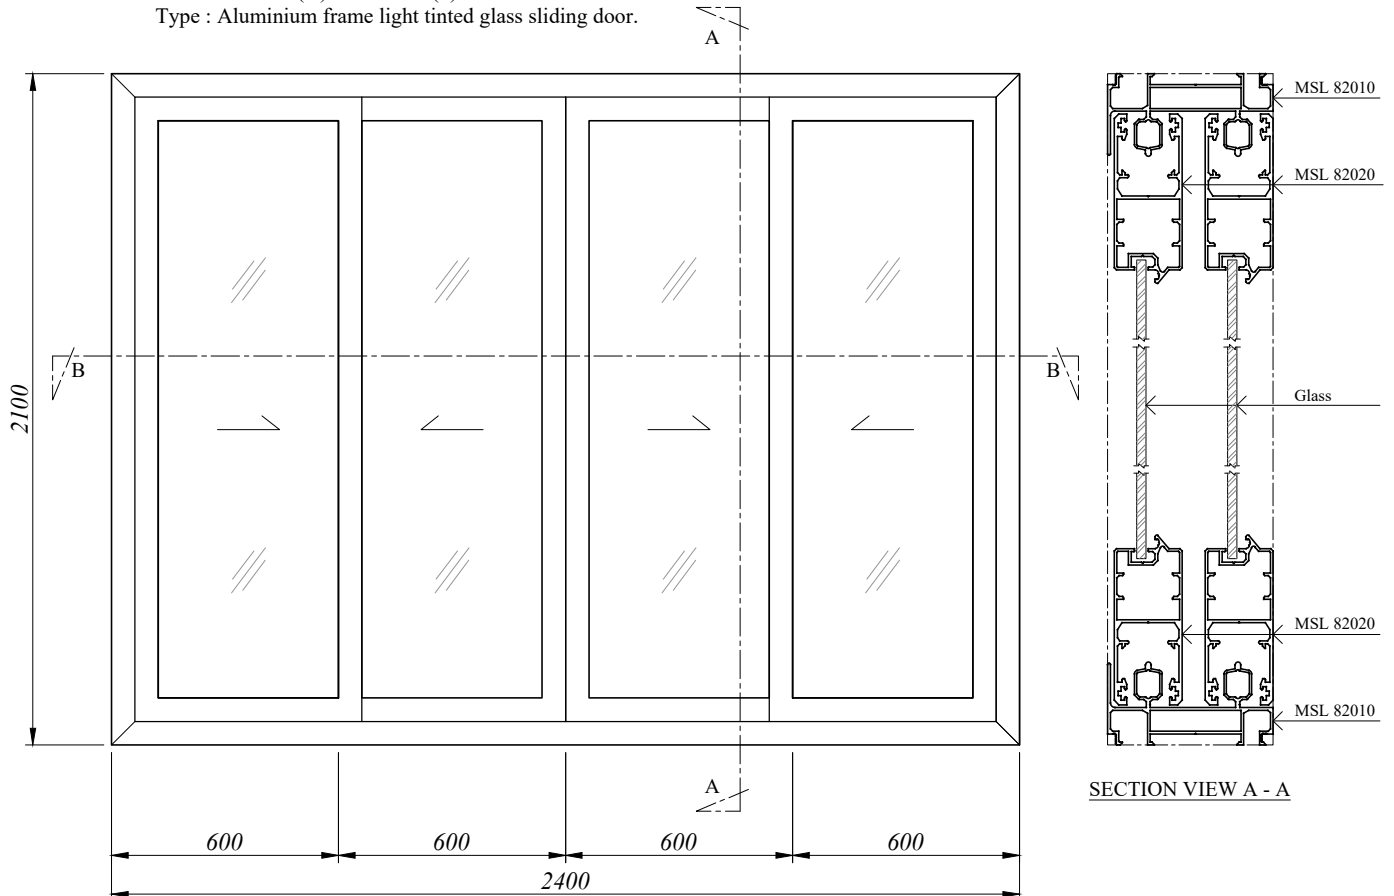

MSL 82047  
0.143 Kg/M  
AP : 86.601 MM

MSL 82049  
1.178 Kg/M  
AP : 412.080 MM

MSL 82050  
1.114 Kg/M  
AP : 393.629 MM

### **MSL - SLIDING DOOR**

Size : 2400mm (w) x 2100mm (h)

Type : Aluminium frame light tinted glass sliding door.

SECTION VIEW B - B

**we made aluminium into shapes ...**

*profile information*

### **MSL - SLIDING DOOR**

Size : 1800mm (w) x 2100mm (h)

Type : Aluminium frame light tinted glass sliding door.

SECTION VIEW B - B

**we made aluminium into shapes ...**

*profile information*