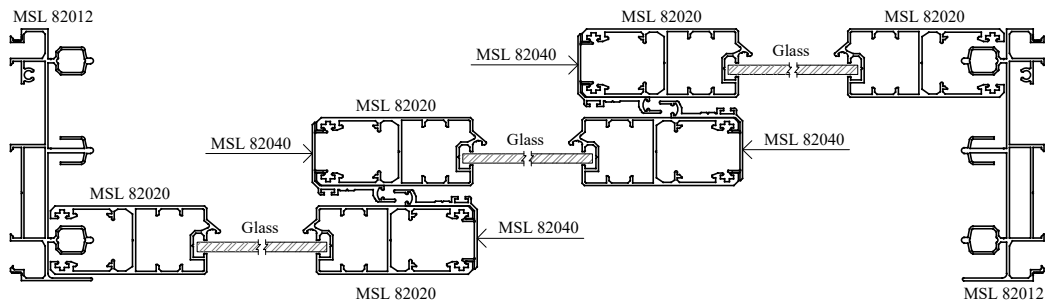

### **MSL - SLIDING DOOR**

Size : 2400mm (w) x 2100mm (h)

Type : Aluminium frame light tinted glass sliding door.

SECTION VIEW B - B

**we made aluminium into shapes ...**

*profile information*

# aluminium profiles component usage

### **MSL - SLIDING DOOR**

Size : 1800mm (w) x 2100mm (h)

Type : Aluminium frame light tinted glass sliding door.

SECTION VIEW B - B

**we made aluminium into shapes ...**

*profile information*