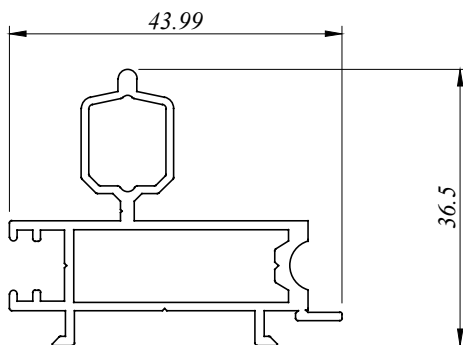

MSL 82021  
1.123 Kg/M  
AP : 386.899 MM

MSL 82040  
0.330 Kg/M  
AP : 184.108 MM

MSL 82041  
0.172 Kg/M  
AP : 121.761 MM

MSL 82043  
0.375 Kg/M  
AP : 197.153 MM

MSL 82046  
0.582 Kg/M  
AP : 219.915 MM

MSL 82047  
0.143 Kg/M  
AP : 86.601 MM

MSL 82049  
1.178 Kg/M  
AP : 412.080 MM

MSL 82050  
1.114 Kg/M  
AP : 393.629 MM

### **MSL - SLIDING DOOR**

Size : 2400mm (w) x 2100mm (h)

Type : Aluminium frame light tinted glass sliding door.

SECTION VIEW B - B

**we made aluminium into shapes ...**

*profile information*

### **MSL - SLIDING DOOR**

Size : 1800mm (w) x 2100mm (h)

Type : Aluminium frame light tinted glass sliding door.

SECTION VIEW B - B

**we made aluminium into shapes ...**

*profile information*