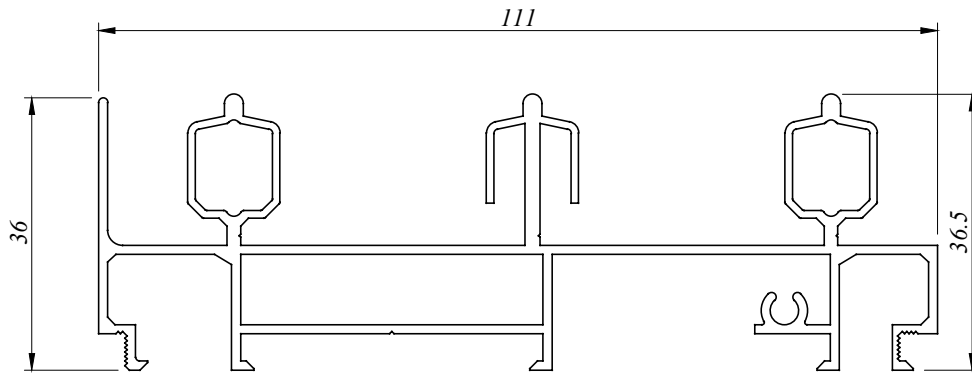

- MSL -  
***M SLIDING DOOR***  
***8 SERIES***

PROFILE NO.	PICTURE OF PROFILE	WEIGHT (KG/M)	THICKNESS	PACKING IN BUNDLE (PCS)
			AREA PERIMETER	
MSL 82010		0.986	1.20 MM 423.170 MM	4
MSL 82012		1.416	1.20 MM 665.674 MM	4
MSL 82020		1.011	1.20 MM 362.570 MM	4
MSL 82020 S		1.084	1.30 MM 361.368 MM	4
MSL 82021		1.123	1.20 MM 386.899 MM	3
MSL 82040		0.330	1.20 MM 184.108 MM	10
MSL 82041		0.172	1.20 MM 121.761 MM	20
MSL 82043		0.375	- 197.153 MM	10
MSL 82046		0.582	1.20 MM 219.915 MM	4
MSL 82047		0.143	1.20 MM 86.601 MM	20
MSL 82049		1.178	1.20 MM 412.080 MM	3
MSL 82050		1.114	1.20 MM 393.629 MM	3

All Profiles are standard length 6.1 M for MSL Series

MSL 82010  
0.986 Kg/M  
AP : 423.170 MM

MSL 82012  
1.416 Kg/M  
AP : 665.674 MM

MSL 82020  
1.011 Kg/M  
AP : 362.570 MM

MSL 82020 S  
1.048 Kg/M  
AP : 361.368 MM

### **MSL - SLIDING DOOR**

Size : 2400mm (w) x 2100mm (h)

Type : Aluminium frame light tinted glass sliding door.

SECTION VIEW B - B

**we made aluminium into shapes ...**

*profile information*

### **MSL - SLIDING DOOR**

Size : 1800mm (w) x 2100mm (h)

Type : Aluminium frame light tinted glass sliding door.

SECTION VIEW B - B

**we made aluminium into shapes ...**

*profile information*