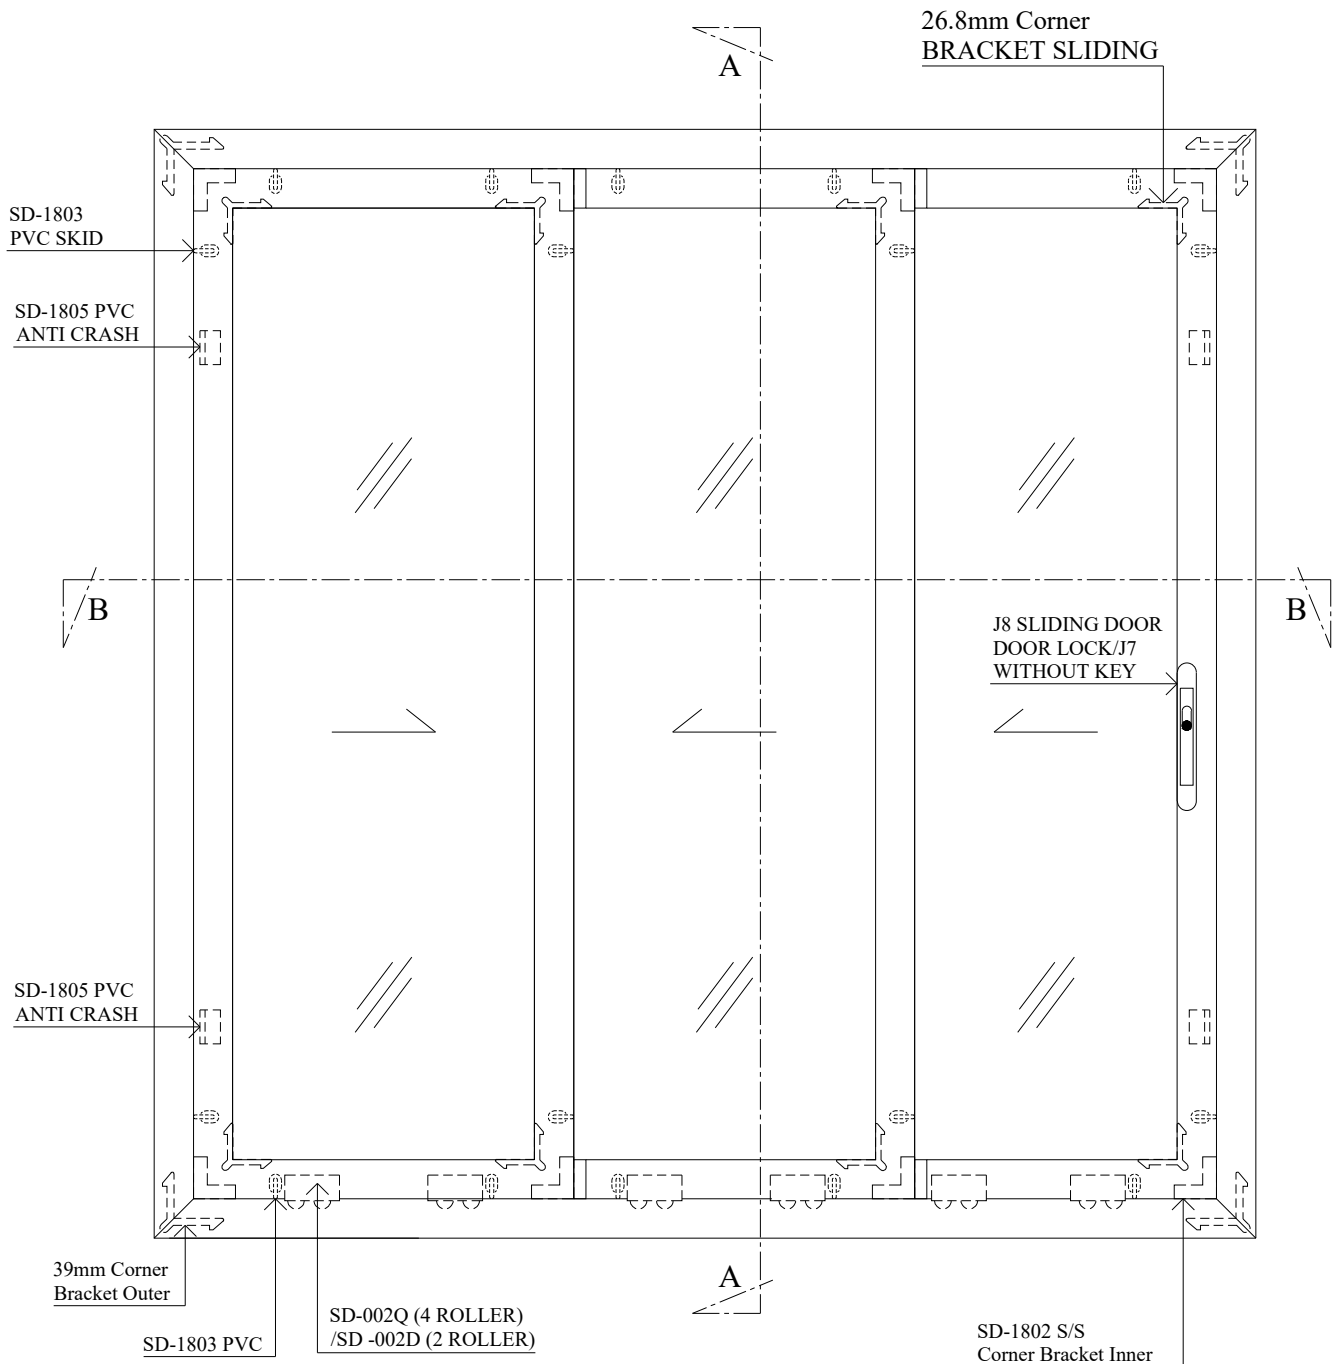

aluminium profiles component usage

M Sliding Door - Accessories

39mm and 26.8mm using for all 90° corner for sliding door and sliding window

we made aluminium into shapes ...

profile information