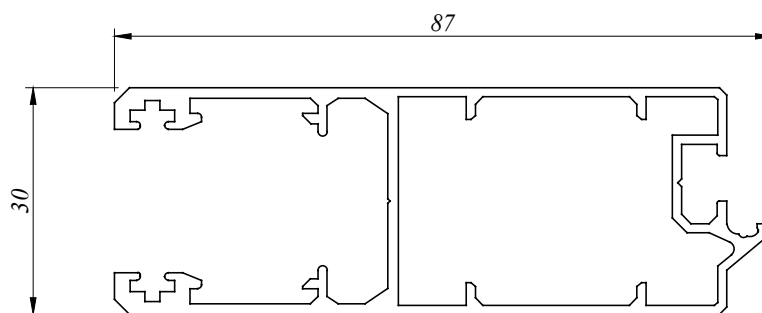

All Profiles are standard length 6.1 M for MSL Series

MSL 82010  
0.986 Kg/M  
AP : 423.170 MM

MSL 82012  
1.416 Kg/M  
AP : 665.674 MM

MSL 82020  
1.011 Kg/M  
AP : 362.570 MM

MSL 82020 S  
1.048 Kg/M  
AP : 361.368 MM

MSL 82021  
1.123 Kg/M  
AP : 386.899 MM

MSL 82040  
0.330 Kg/M  
AP : 184.108 MM

MSL 82041  
0.172 Kg/M  
AP : 121.761 MM

MSL 82043  
0.375 Kg/M  
AP : 197.153 MM

MSL 82046  
0.582 Kg/M  
AP : 219.915 MM

### **MSL - SLIDING DOOR**

Size : 2400mm (w) x 2100mm (h)

Type : Aluminium frame light tinted glass sliding door.

SECTION VIEW B - B

**we made aluminium into shapes ...**

*profile information*

### **MSL - SLIDING DOOR**

Size : 1800mm (w) x 2100mm (h)

Type : Aluminium frame light tinted glass sliding door.

SECTION VIEW B - B

**we made aluminium into shapes ...**

*profile information*