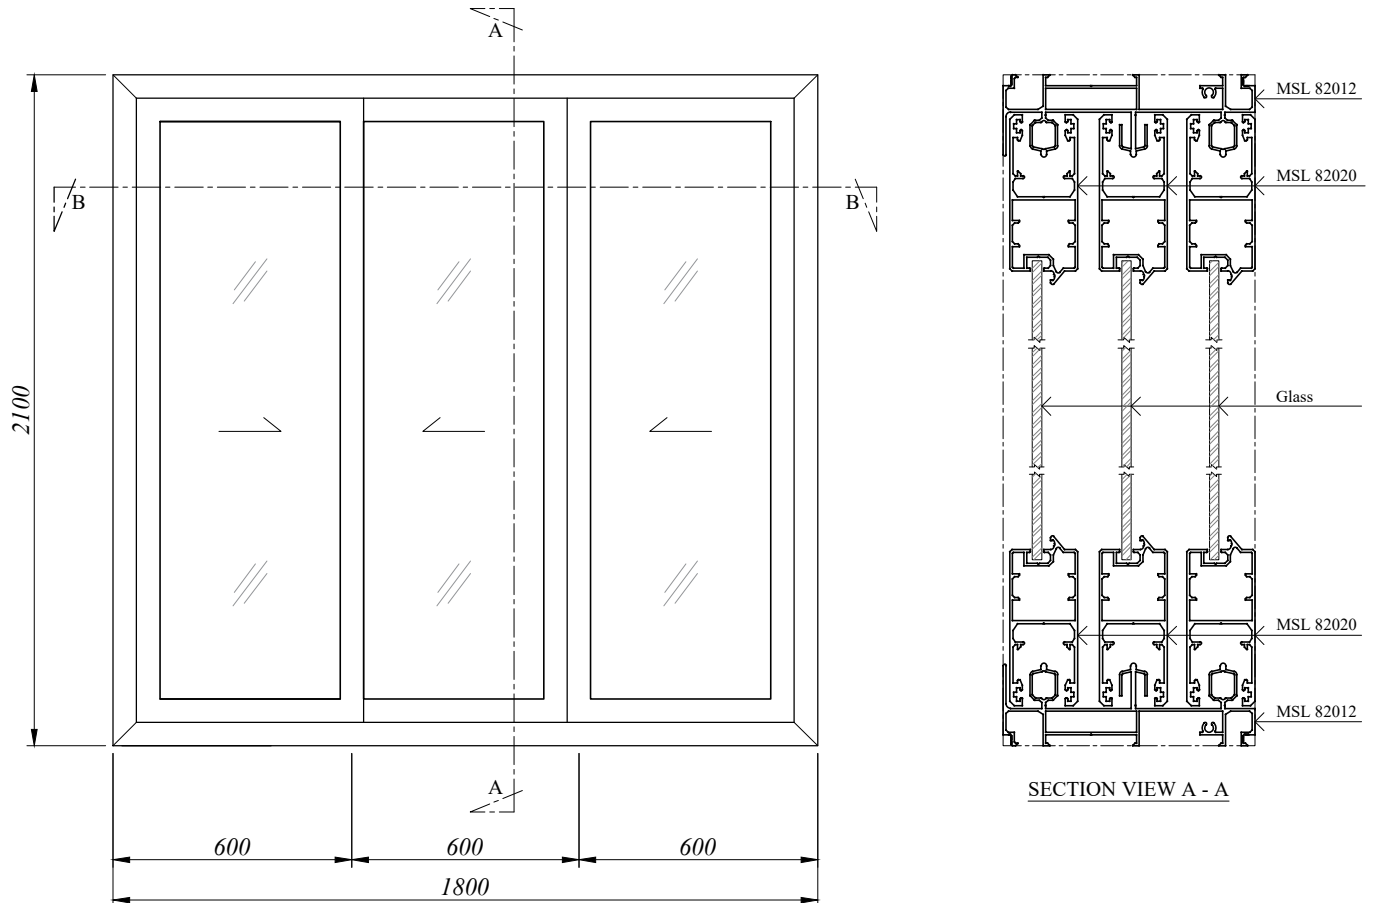

### **MSL - SLIDING DOOR**

Size : 2400mm (w) x 2100mm (h)

Type : Aluminium frame light tinted glass sliding door.

SECTION VIEW B - B

**we made aluminium into shapes ...**

*profile information*

### **MSL - SLIDING DOOR**

Size : 1800mm (w) x 2100mm (h)

Type : Aluminium frame light tinted glass sliding door.

SECTION VIEW B - B

**we made aluminium into shapes ...**

*profile information*

### **MSL - SLIDING DOOR**

Size : 2400mm (w) x 2100mm (h)

Type : Aluminium frame light tinted glass & mesh sliding door.

Outer Type : single (3 way)

**we made aluminium into shapes ...**

*profile information*

### **MSL - SLIDING DOOR**

Size : 2400mm (w) x 2100mm (h)

Type : Aluminium frame light tinted glass & mesh sliding door.

Outer Type : 2 + 1

SECTION VIEW B - B

**we made aluminium into shapes ...**

*profile information*