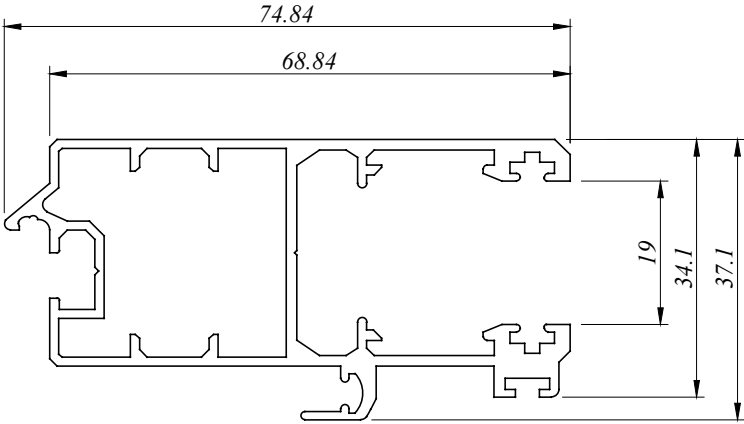

MSL 82047
0.143 Kg/M
AP : 86.601 MM

MSL 82049
1.178 Kg/M
AP : 412.080 MM