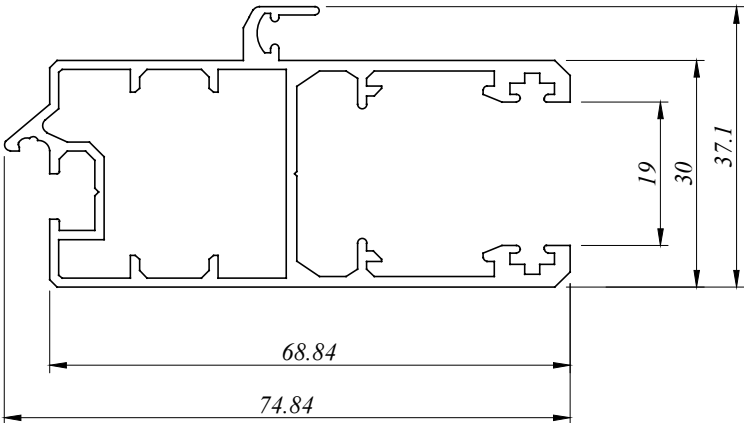

MSL 82050
1.114 Kg/M
AP : 393.629 MM