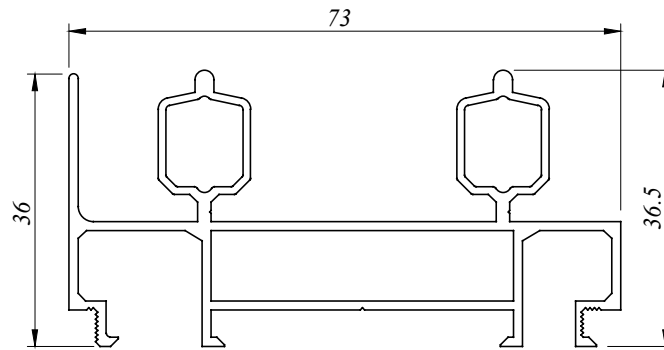

- MSL -  
***M SLIDING DOOR***  
***8 SERIES***

PROFILE NO.	PICTURE OF PROFILE	WEIGHT (KG/M)	THICKNESS	PACKING IN BUNDLE (PCS)
			AREA PERIMETER	
MSL 82010		0.986	1.20 MM 423.170 MM	4
MSL 82012		1.416	1.20 MM 665.674 MM	4
MSL 82020		1.011	1.20 MM 362.570 MM	4
MSL 82020 S		1.084	1.30 MM 361.368 MM	4
MSL 82021		1.123	1.20 MM 386.899 MM	3
MSL 82040		0.330	1.20 MM 184.108 MM	10
MSL 82041		0.172	1.20 MM 121.761 MM	20
MSL 82043		0.375	- 197.153 MM	10
MSL 82046		0.582	1.20 MM 219.915 MM	4
MSL 82047		0.143	1.20 MM 86.601 MM	20
MSL 82049		1.178	1.20 MM 412.080 MM	3
MSL 82050		1.114	1.20 MM 393.629 MM	3

All Profiles are standard length 6.1 M for MSL Series

MSL 82010  
0.986 Kg/M  
AP : 423.170 MM

MSL 82012  
1.416 Kg/M  
AP : 665.674 MM

MSL 82020  
1.011 Kg/M  
AP : 362.570 MM

MSL 82020 S  
1.048 Kg/M  
AP : 361.368 MM

### **MSL - SLIDING DOOR**

Size : 2400mm (w) x 2100mm (h)

Type : Aluminium frame light tinted glass sliding door.

SECTION VIEW B - B

**we made aluminium into shapes ...**

*profile information*

### **MSL - SLIDING DOOR**

Size : 1800mm (w) x 2100mm (h)

Type : Aluminium frame light tinted glass sliding door.

SECTION VIEW B - B

**we made aluminium into shapes ...**

*profile information*