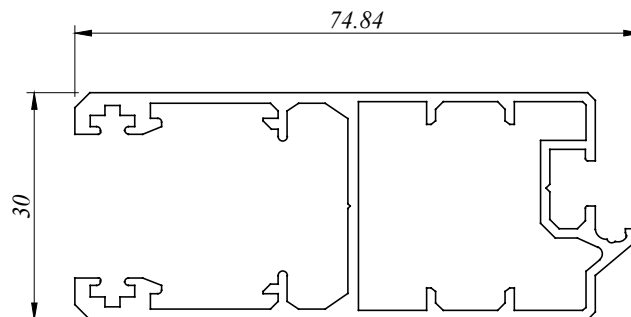

- MSL -  
***M SLIDING DOOR***  
***8 SERIES***

PROFILE NO.	PICTURE OF PROFILE	WEIGHT (KG/M)	THICKNESS	PACKING IN BUNDLE (PCS)
			AREA PERIMETER	
MSL 82010		0.986	1.20 MM 423.170 MM	4
MSL 82012		1.416	1.20 MM 665.674 MM	4
MSL 82020		1.011	1.20 MM 362.570 MM	4
MSL 82020 S		1.084	1.30 MM 361.368 MM	4
MSL 82021		1.123	1.20 MM 386.899 MM	3
MSL 82040		0.330	1.20 MM 184.108 MM	10
MSL 82041		0.172	1.20 MM 121.761 MM	20
MSL 82043		0.375	- 197.153 MM	10
MSL 82046		0.582	1.20 MM 219.915 MM	4
MSL 82047		0.143	1.20 MM 86.601 MM	20
MSL 82049		1.178	1.20 MM 412.080 MM	3
MSL 82050		1.114	1.20 MM 393.629 MM	3

All Profiles are standard length 6.1 M for MSL Series

MSL 82010  
0.986 Kg/M  
AP : 423.170 MM

MSL 82012  
1.416 Kg/M  
AP : 665.674 MM

MSL 82020  
1.011 Kg/M  
AP : 362.570 MM

MSL 82020 S  
1.048 Kg/M  
AP : 361.368 MM

### **MSL - SLIDING DOOR**

Size : 2400mm (w) x 2100mm (h)

Type : Aluminium frame light tinted glass sliding door.

SECTION VIEW B - B

**we made aluminium into shapes ...**

*profile information*

### **MSL - SLIDING DOOR**

Size : 1800mm (w) x 2100mm (h)

Type : Aluminium frame light tinted glass sliding door.

SECTION VIEW B - B

**we made aluminium into shapes ...**

*profile information*