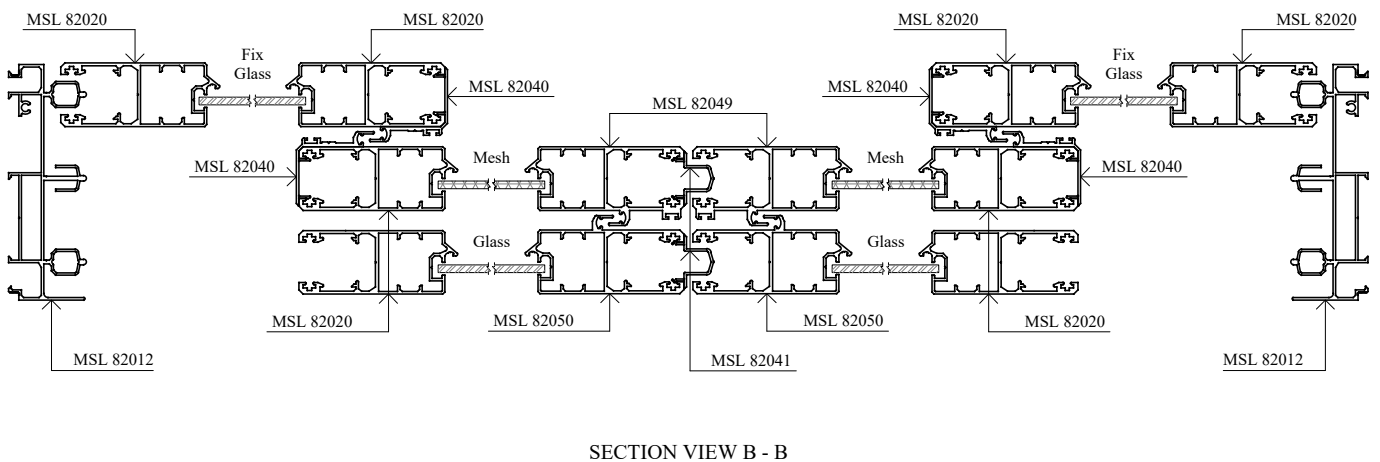

### **MSL - SLIDING DOOR**

Size : 1800mm (w) x 2100mm (h)

Type : Aluminium frame light tinted glass sliding door.

SECTION VIEW B - B

**we made aluminium into shapes ...**

*profile information*

# aluminium profiles component usage

### **MSL - SLIDING DOOR**

Size : 2400mm (w) x 2100mm (h)

Type : Aluminium frame light tinted glass & mesh sliding door.

Outer Type : single (3 way)

**we made aluminium into shapes ...**

*profile information*

### **MSL - SLIDING DOOR**

Size : 2400mm (w) x 2100mm (h)

Type : Aluminium frame light tinted glass & mesh sliding door.

Outer Type : 2 + 1

SECTION VIEW B - B

**we made aluminium into shapes ...**

*profile information*