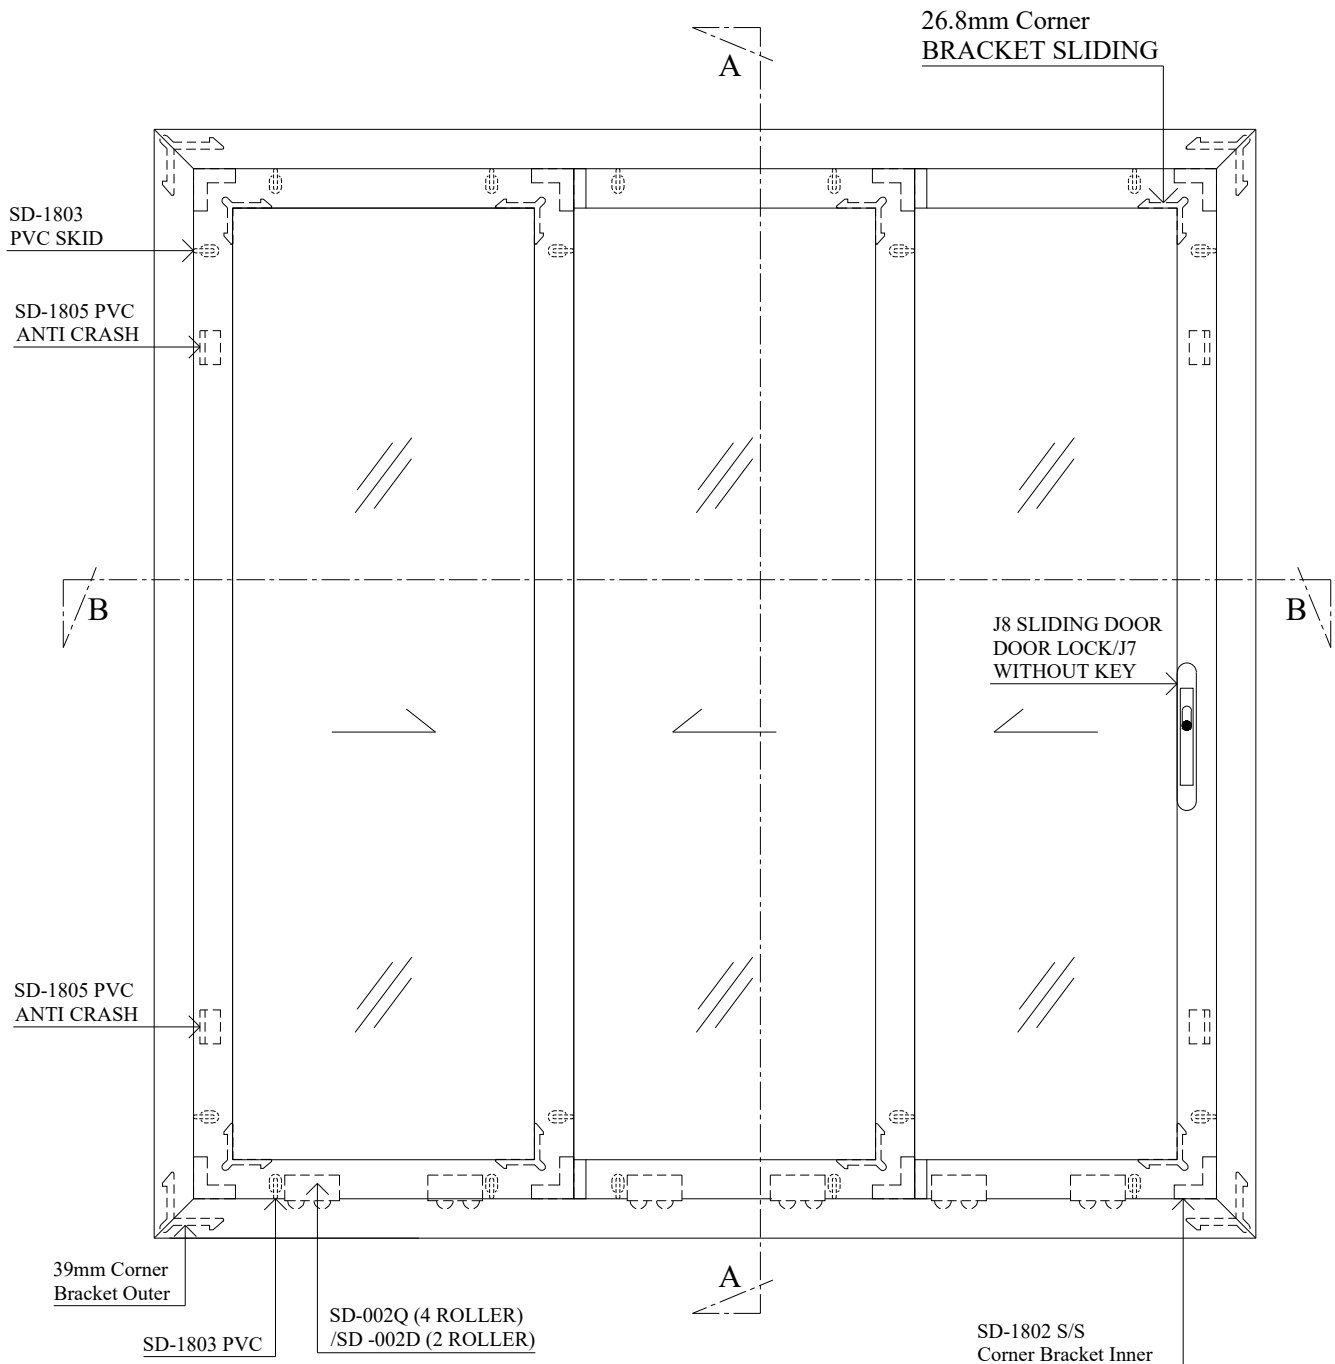

MSL 82048
0.582 Kg/M
AP : 295.214 MM

MSL 82049
1.178 Kg/M
AP : 412.080 MM

aluminium profiles component usage

M Sliding Door - MSL 8 Series

MSL - SLIDING DOOR

Size : 2400mm (w) x 2100mm (h)

Type : Aluminium frame light tinted glass sliding door.

SECTION VIEW B - B

we made aluminium into shapes ...

profile information

aluminium profiles component usage

M Sliding Door - MSL 8 Series

MSL - SLIDING DOOR

Size : 1800mm (w) x 2100mm (h)

Type : Aluminium frame light tinted glass sliding door.

SECTION VIEW B - B

we made aluminium into shapes ...

profile information

aluminium profiles component usage

M Sliding Door - Accessories

39mm and 26.8mm using for all 90° corner for sliding door and sliding window