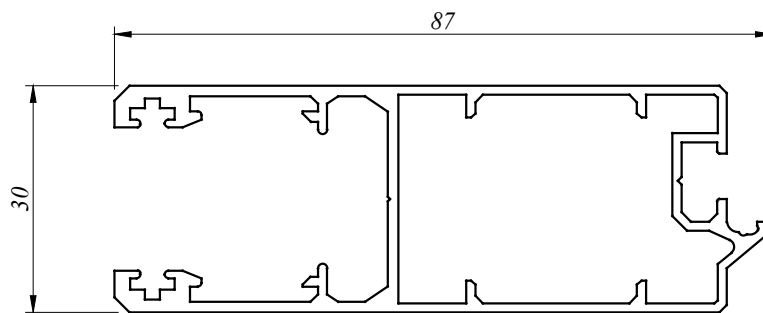

All Profiles are standard length 6.1 M for MSL Series

MSL 82010
0.986 Kg/M
AP : 423.170 MM

MSL 82012
1.416 Kg/M
AP : 665.674 MM

MSL 82020
1.011 Kg/M
AP : 362.570 MM

MSL 82020 S
1.048 Kg/M
AP : 361.368 MM

MSL 82021
1.123 Kg/M
AP : 386.899 MM

MSL 82040
0.330 Kg/M
AP : 184.108 MM

MSL 82041
0.172 Kg/M
AP : 121.761 MM

MSL 82042
0.160 Kg/M
AP : 106.450 MM

MSL 82043
0.375 Kg/M
AP : 197.153 MM

MSL 82046
0.582 Kg/M
AP : 219.915 MM

MSL 82047
0.143 Kg/M
AP : 86.601 MM

MSL 82048
0.582 Kg/M
AP : 295.214 MM

MSL 82049
1.178 Kg/M
AP : 412.080 MM

aluminium profiles component usage

M Sliding Door - MSL 8 Series

MSL - SLIDING DOOR

Size : 2400mm (w) x 2100mm (h)

Type : Aluminium frame light tinted glass sliding door.

SECTION VIEW B - B

we made aluminium into shapes ...

profile information

aluminium profiles component usage

M Sliding Door - MSL 8 Series

MSL - SLIDING DOOR

Size : 1800mm (w) x 2100mm (h)

Type : Aluminium frame light tinted glass sliding door.