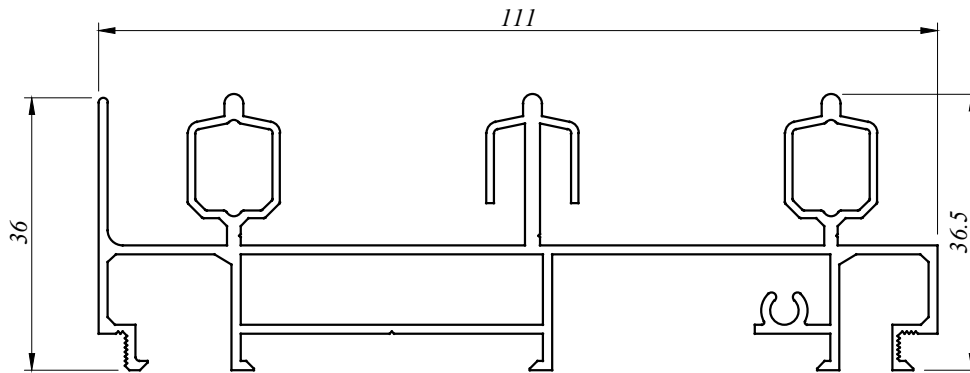

- MSL -
M SLIDING DOOR
8 SERIES

PROFILE NO.	PICTURE OF PROFILE	WEIGHT (KG/M)	THICKNESS	PACKING IN BUNDLE (PCS)
			AREA PERIMETER	
MSL 82010		0.986	1.20 MM 423.170 MM	4
MSL 82012		1.416	1.20 MM 665.674 MM	4
MSL 82020		1.011	1.20 MM 362.570 MM	4
MSL 82020 S		1.084	1.30 MM 361.368 MM	4
MSL 82021		1.123	1.20 MM 386.899 MM	3
MSL 82040		0.330	1.20 MM 184.108 MM	10
MSL 82041		0.172	1.20 MM 121.761 MM	20
MSL 82042		0.160	1.00 MM 106.450 MM	20
MSL 82043		0.375	- 197.153 MM	10
MSL 82046		0.582	1.20 MM 219.915 MM	4
MSL 82047		0.143	1.20 MM 86.601 MM	20
MSL 82048		0.582	- 295.214 MM	8
MSL 82049		1.178	1.20 MM 412.080 MM	3

All Profiles are standard length 6.1 M for MSL Series

MSL 82010
0.986 Kg/M
AP : 423.170 MM

MSL 82012
1.416 Kg/M
AP : 665.674 MM

MSL 82020
1.011 Kg/M
AP : 362.570 MM

MSL 82020 S
1.048 Kg/M
AP : 361.368 MM

MSL 82021
1.123 Kg/M
AP : 386.899 MM

MSL 82048
0.582 Kg/M
AP : 295.214 MM

MSL 82049
1.178 Kg/M
AP : 412.080 MM

aluminium profiles component usage

M Sliding Door - MSL 8 Series

MSL - SLIDING DOOR

Size : 2400mm (w) x 2100mm (h)

Type : Aluminium frame light tinted glass sliding door.

SECTION VIEW B - B

we made aluminium into shapes ...

profile information

aluminium profiles component usage

M Sliding Door - MSL 8 Series

MSL - SLIDING DOOR

Size : 1800mm (w) x 2100mm (h)

Type : Aluminium frame light tinted glass sliding door.