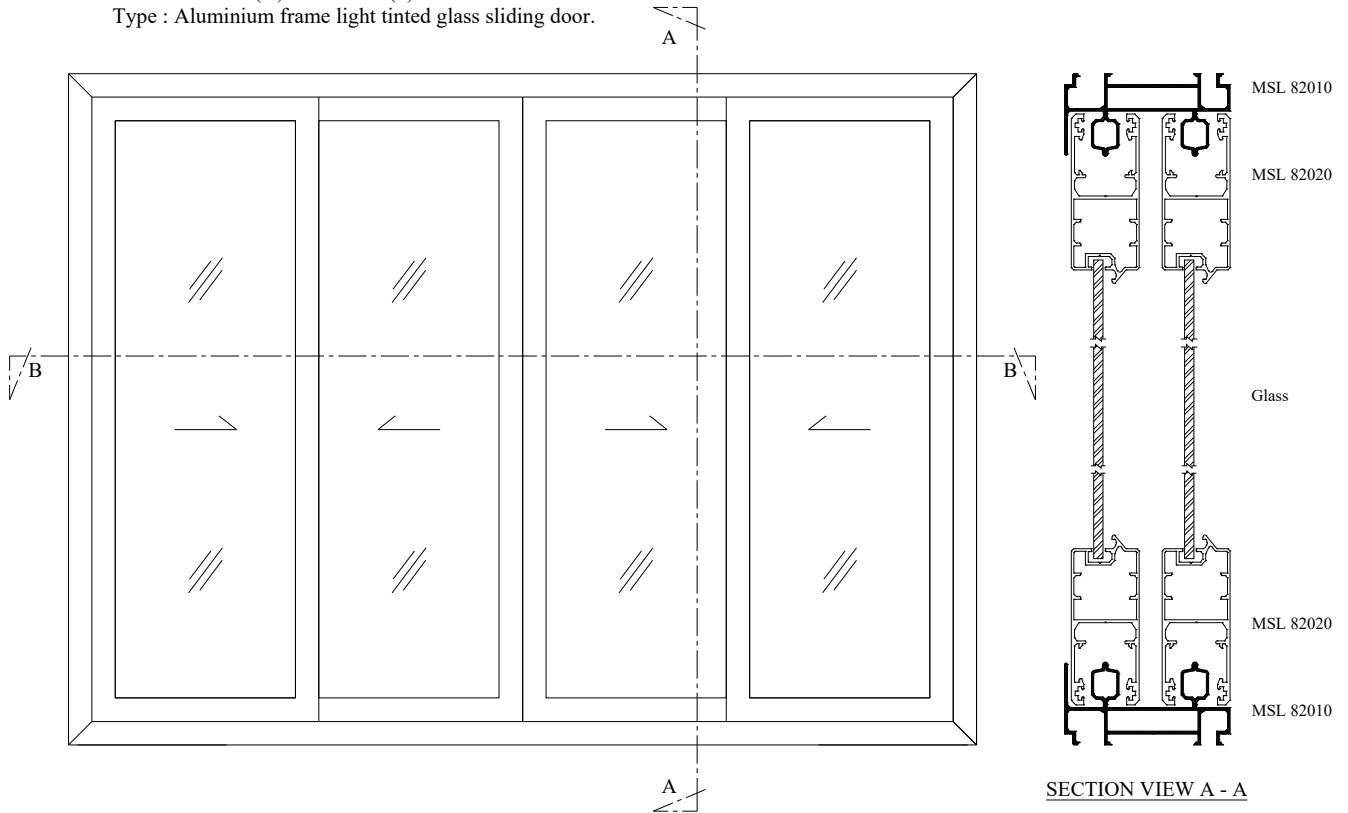

MSL 82048
0.582 Kg/M
AP : 295.214 MM

MSL 82049
1.178 Kg/M
AP : 412.080 MM

aluminium profiles component usage

M Sliding Door - MSL 8 Series

MSL - SLIDING DOOR

Size : 2400mm (w) x 2100mm (h)

Type : Aluminium frame light tinted glass sliding door.

SECTION VIEW B - B

we made aluminium into shapes ...

profile information

aluminium profiles component usage

M Sliding Door - MSL 8 Series

MSL - SLIDING DOOR

Size : 1800mm (w) x 2100mm (h)

Type : Aluminium frame light tinted glass sliding door.

SECTION VIEW B - B

we made aluminium into shapes ...

profile information

aluminium profiles component usage

M Sliding Door - Accessories

39mm and 26.8mm using for all 90° corner for sliding door and sliding window