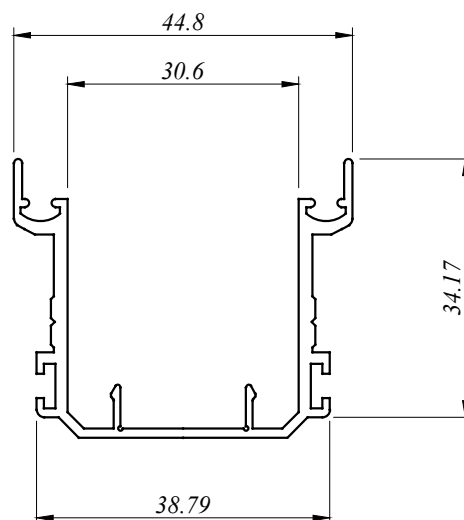

All Profiles are standard length 6.1 M for MSL Series

MSL 82010
0.986 Kg/M
AP : 423.170 MM

MSL 82012
1.416 Kg/M
AP : 665.674 MM

MSL 82020
1.011 Kg/M
AP : 362.570 MM

MSL 82020 S
1.048 Kg/M
AP : 361.368 MM

MSL 82021
1.123 Kg/M
AP : 386.899 MM

MSL 82040
0.330 Kg/M
AP : 184.108 MM

MSL 82041
0.172 Kg/M
AP : 121.761 MM

MSL 82042
0.160 Kg/M
AP : 106.450 MM

MSL 82043
0.375 Kg/M
AP : 197.153 MM

MSL 82046
0.582 Kg/M
AP : 219.915 MM

MSL 82047
0.143 Kg/M
AP : 86.601 MM

MSL 82048
0.582 Kg/M
AP : 295.214 MM

MSL 82049
1.178 Kg/M
AP : 412.080 MM

aluminium profiles component usage

M Sliding Door - MSL 8 Series

MSL - SLIDING DOOR

Size : 2400mm (w) x 2100mm (h)

Type : Aluminium frame light tinted glass sliding door.

SECTION VIEW B - B

we made aluminium into shapes ...

profile information

aluminium profiles component usage

M Sliding Door - MSL 8 Series

MSL - SLIDING DOOR

Size : 1800mm (w) x 2100mm (h)

Type : Aluminium frame light tinted glass sliding door.