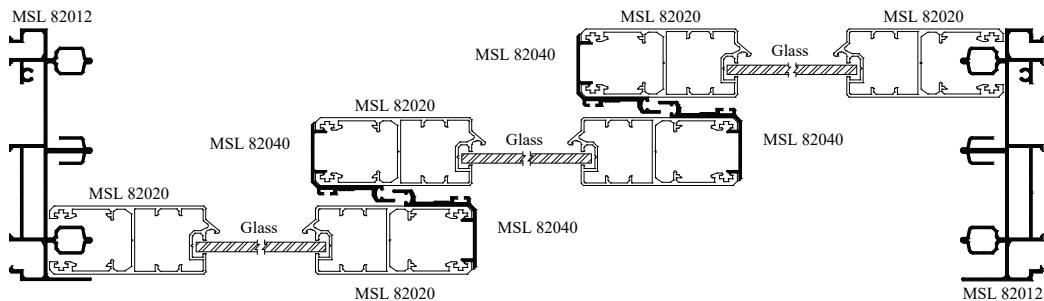

MSL 82048
0.582 Kg/M
AP : 295.214 MM

MSL 82049
1.178 Kg/M
AP : 412.080 MM

aluminium profiles component usage

M Sliding Door - MSL 8 Series

MSL - SLIDING DOOR

Size : 2400mm (w) x 2100mm (h)

Type : Aluminium frame light tinted glass sliding door.

SECTION VIEW B - B

we made aluminium into shapes ...

profile information

aluminium profiles component usage

M Sliding Door - MSL 8 Series

MSL - SLIDING DOOR

Size : 1800mm (w) x 2100mm (h)

Type : Aluminium frame light tinted glass sliding door.

SECTION VIEW B - B

we made aluminium into shapes ...

profile information

aluminium profiles component usage

M Sliding Door - Accessories

39mm and 26.8mm using for all 90° corner for sliding door and sliding window

we made aluminium into shapes ...

profile information

aluminium profiles component usage

M Sliding Door - Accessories

SECTION VIEW A - A

39mm and 26.8mm using for all 90° conner for sliding door and sliding window