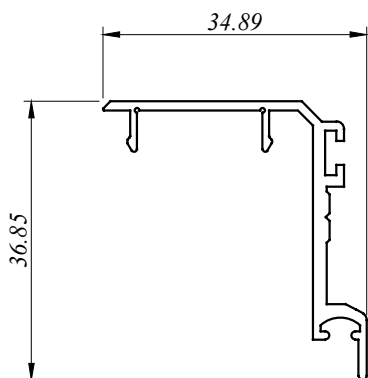

All Profiles are standard length 6.1 M for MSL Series

MSL 82010
0.986 Kg/M
AP : 423.170 MM

MSL 82012
1.416 Kg/M
AP : 665.674 MM

MSL 82020
1.011 Kg/M
AP : 362.570 MM

MSL 82020 S
1.048 Kg/M
AP : 361.368 MM

MSL 82021
1.123 Kg/M
AP : 386.899 MM

MSL 82040
0.330 Kg/M
AP : 184.108 MM

MSL 82041
0.172 Kg/M
AP : 121.761 MM

MSL 82042
0.160 Kg/M
AP : 106.450 MM

MSL 82043
0.375 Kg/M
AP : 197.153 MM

MSL 82046
0.582 Kg/M
AP : 219.915 MM

MSL 82047
0.143 Kg/M
AP : 86.601 MM

MSL 82048
0.582 Kg/M
AP : 295.214 MM

MSL 82049
1.178 Kg/M
AP : 412.080 MM

aluminium profiles component usage

M Sliding Door - MSL 8 Series

MSL - SLIDING DOOR

Size : 2400mm (w) x 2100mm (h)

Type : Aluminium frame light tinted glass sliding door.

SECTION VIEW B - B

we made aluminium into shapes ...

profile information

aluminium profiles component usage

M Sliding Door - MSL 8 Series

MSL - SLIDING DOOR

Size : 1800mm (w) x 2100mm (h)

Type : Aluminium frame light tinted glass sliding door.