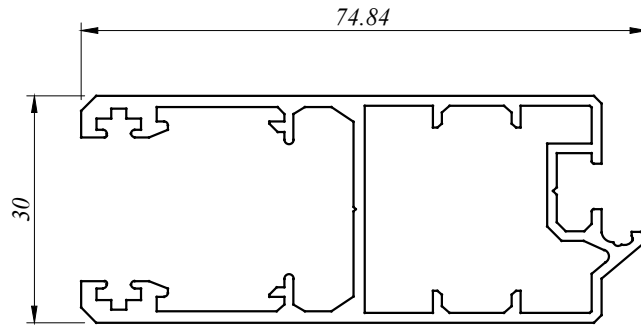

All Profiles are standard length 6.1 M for MSL Series

MSL 82010
0.986 Kg/M
AP : 423.170 MM

MSL 82012
1.416 Kg/M
AP : 665.674 MM

MSL 82020
1.011 Kg/M
AP : 362.570 MM

MSL 82020 S
1.048 Kg/M
AP : 361.368 MM

MSL 82021
1.123 Kg/M
AP : 386.899 MM

MSL 82040
0.330 Kg/M
AP : 184.108 MM

MSL 82041
0.172 Kg/M
AP : 121.761 MM

MSL 82042
0.160 Kg/M
AP : 106.450 MM

MSL 82043
0.375 Kg/M
AP : 197.153 MM

MSL 82046
0.582 Kg/M
AP : 219.915 MM

MSL 82047
0.143 Kg/M
AP : 86.601 MM

MSL 82048
0.582 Kg/M
AP : 295.214 MM

MSL 82049
1.178 Kg/M
AP : 412.080 MM

aluminium profiles component usage

M Sliding Door - MSL 8 Series

MSL - SLIDING DOOR

Size : 2400mm (w) x 2100mm (h)

Type : Aluminium frame light tinted glass sliding door.

SECTION VIEW B - B

we made aluminium into shapes ...

profile information

aluminium profiles component usage

M Sliding Door - MSL 8 Series

MSL - SLIDING DOOR

Size : 1800mm (w) x 2100mm (h)

Type : Aluminium frame light tinted glass sliding door.