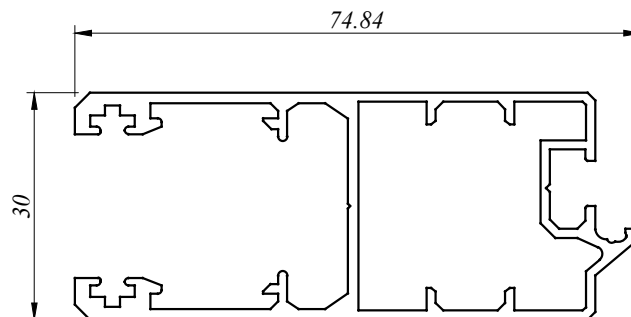

- MSL -
M SLIDING DOOR
8 SERIES

PROFILE NO.	PICTURE OF PROFILE	WEIGHT (KG/M)	THICKNESS	PACKING IN BUNDLE (PCS)
			AREA PERIMETER	
MSL 82010		0.986	1.20 MM 423.170 MM	4
MSL 82012		1.416	1.20 MM 665.674 MM	4
MSL 82020		1.011	1.20 MM 362.570 MM	4
MSL 82020 S		1.084	1.30 MM 361.368 MM	4
MSL 82021		1.123	1.20 MM 386.899 MM	3
MSL 82040		0.330	1.20 MM 184.108 MM	10
MSL 82041		0.172	1.20 MM 121.761 MM	20
MSL 82042		0.160	1.00 MM 106.450 MM	20
MSL 82043		0.375	- 197.153 MM	10
MSL 82046		0.582	1.20 MM 219.915 MM	4
MSL 82047		0.143	1.20 MM 86.601 MM	20
MSL 82048		0.582	- 295.214 MM	8
MSL 82049		1.178	1.20 MM 412.080 MM	3

All Profiles are standard length 6.1 M for MSL Series

MSL 82010
0.986 Kg/M
AP : 423.170 MM

MSL 82012
1.416 Kg/M
AP : 665.674 MM

MSL 82020
1.011 Kg/M
AP : 362.570 MM

MSL 82020 S
1.048 Kg/M
AP : 361.368 MM

MSL 82021
1.123 Kg/M
AP : 386.899 MM

MSL 82048
0.582 Kg/M
AP : 295.214 MM

MSL 82049
1.178 Kg/M
AP : 412.080 MM

aluminium profiles component usage

M Sliding Door - MSL 8 Series

MSL - SLIDING DOOR

Size : 2400mm (w) x 2100mm (h)

Type : Aluminium frame light tinted glass sliding door.

SECTION VIEW B - B

we made aluminium into shapes ...

profile information

aluminium profiles component usage

M Sliding Door - MSL 8 Series

MSL - SLIDING DOOR

Size : 1800mm (w) x 2100mm (h)

Type : Aluminium frame light tinted glass sliding door.