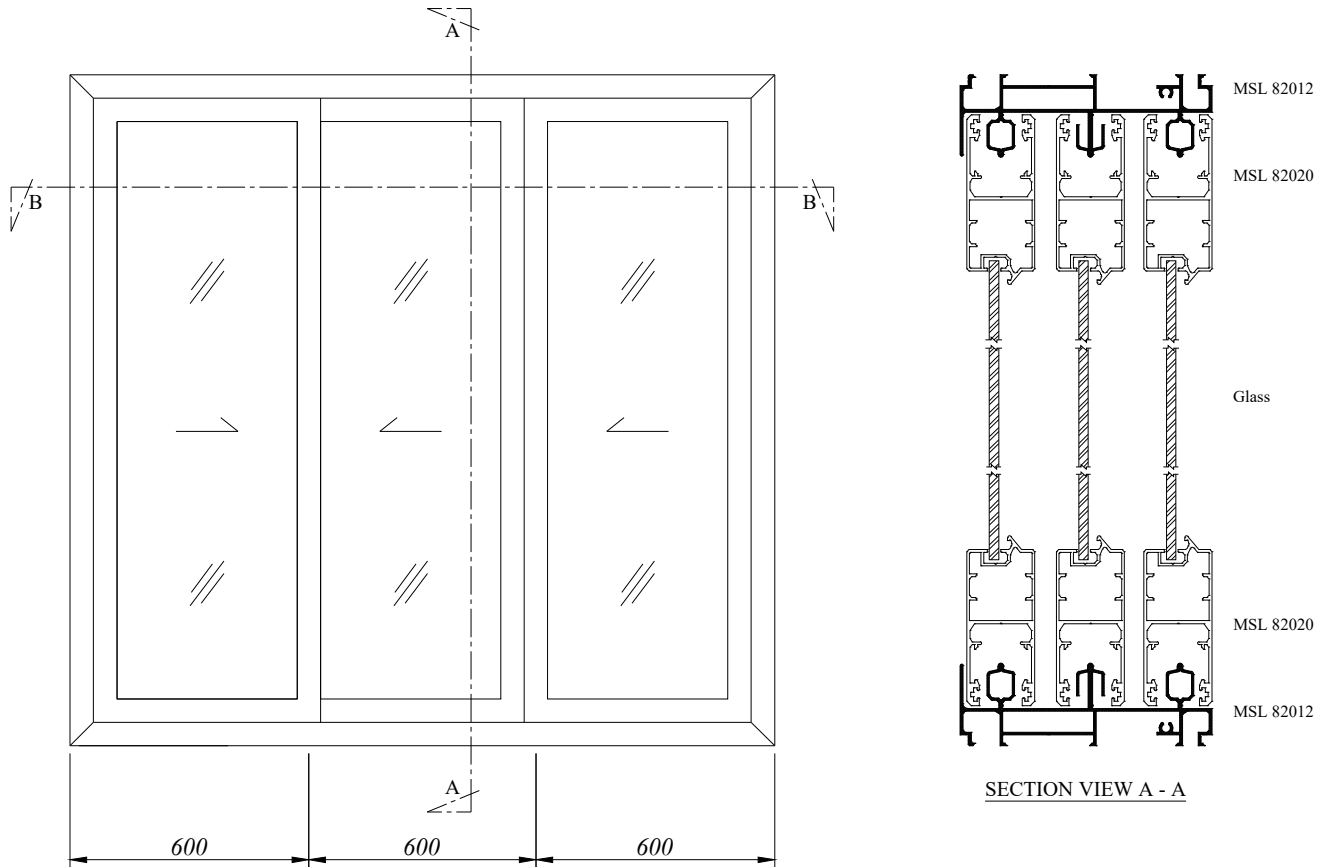

MSL 82048
0.582 Kg/M
AP : 295.214 MM

MSL 82049
1.178 Kg/M
AP : 412.080 MM

aluminium profiles component usage

M Sliding Door - MSL 8 Series

MSL - SLIDING DOOR

Size : 2400mm (w) x 2100mm (h)

Type : Aluminium frame light tinted glass sliding door.

SECTION VIEW B - B

we made aluminium into shapes ...

profile information

aluminium profiles component usage

M Sliding Door - MSL 8 Series

MSL - SLIDING DOOR

Size : 1800mm (w) x 2100mm (h)

Type : Aluminium frame light tinted glass sliding door.

SECTION VIEW B - B

we made aluminium into shapes ...

profile information

aluminium profiles component usage

M Sliding Door - Accessories

39mm and 26.8mm using for all 90° corner for sliding door and sliding window