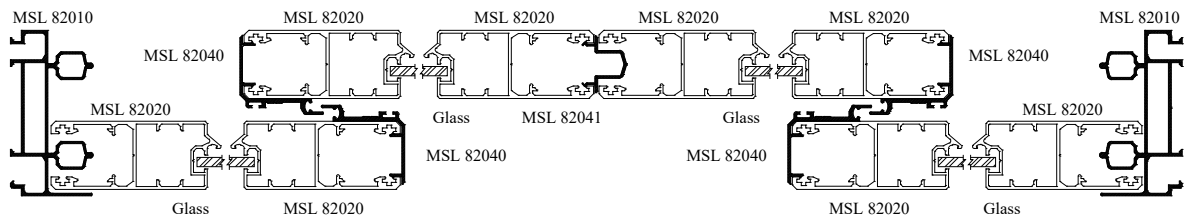

MSL 82040
0.330 Kg/M
AP : 184.108 MM

MSL 82041
0.172 Kg/M
AP : 121.761 MM

MSL 82042
0.160 Kg/M
AP : 106.450 MM

MSL 82043
0.375 Kg/M
AP : 197.153 MM

MSL 82046
0.582 Kg/M
AP : 219.915 MM

MSL 82047
0.143 Kg/M
AP : 86.601 MM

MSL 82048
0.582 Kg/M
AP : 295.214 MM

MSL 82049
1.178 Kg/M
AP : 412.080 MM

aluminium profiles component usage

M Sliding Door - MSL 8 Series

MSL - SLIDING DOOR

Size : 2400mm (w) x 2100mm (h)

Type : Aluminium frame light tinted glass sliding door.

SECTION VIEW B - B

we made aluminium into shapes ...

profile information

aluminium profiles component usage

M Sliding Door - MSL 8 Series

MSL - SLIDING DOOR

Size : 1800mm (w) x 2100mm (h)

Type : Aluminium frame light tinted glass sliding door.

SECTION VIEW B - B

we made aluminium into shapes ...

profile information

aluminium profiles component usage

M Sliding Door - Accessories

39mm and 26.8mm using for all 90° corner for sliding door and sliding window