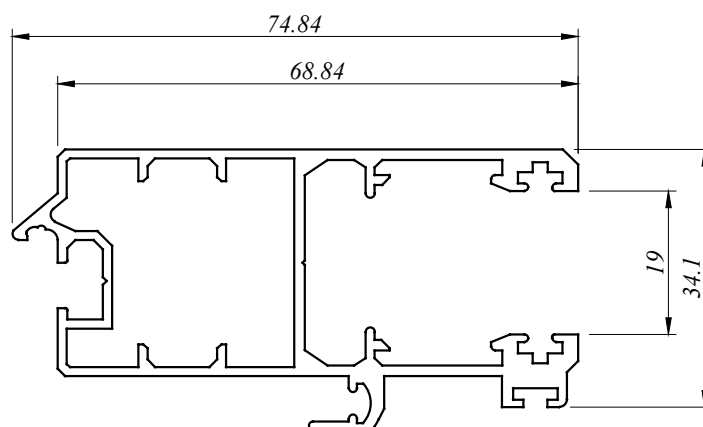

All Profiles are standard length 6.1 M for MSL Series

MSL 82010
0.986 Kg/M
AP : 423.170 MM

MSL 82012
1.416 Kg/M
AP : 665.674 MM

MSL 82020
1.011 Kg/M
AP : 362.570 MM

MSL 82020 S
1.048 Kg/M
AP : 361.368 MM

MSL 82021
1.123 Kg/M
AP : 386.899 MM

MSL 82040
0.330 Kg/M
AP : 184.108 MM

MSL 82041
0.172 Kg/M
AP : 121.761 MM

MSL 82042
0.160 Kg/M
AP : 106.450 MM

MSL 82043
0.375 Kg/M
AP : 197.153 MM

MSL 82046
0.582 Kg/M
AP : 219.915 MM

MSL 82047
0.143 Kg/M
AP : 86.601 MM

MSL 82048
0.582 Kg/M
AP : 295.214 MM

MSL 82049
1.178 Kg/M
AP : 412.080 MM

aluminium profiles component usage

M Sliding Door - MSL 8 Series

MSL - SLIDING DOOR

Size : 2400mm (w) x 2100mm (h)

Type : Aluminium frame light tinted glass sliding door.

SECTION VIEW B - B

we made aluminium into shapes ...

profile information

aluminium profiles component usage

M Sliding Door - MSL 8 Series

MSL - SLIDING DOOR

Size : 1800mm (w) x 2100mm (h)

Type : Aluminium frame light tinted glass sliding door.