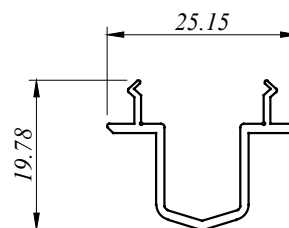

All Profiles are standard length 6.1 M for MSL Series

MSL 82010
0.986 Kg/M
AP : 423.170 MM

MSL 82012
1.416 Kg/M
AP : 665.674 MM

MSL 82020
1.011 Kg/M
AP : 362.570 MM

MSL 82020 S
1.048 Kg/M
AP : 361.368 MM

MSL 82021
1.123 Kg/M
AP : 386.899 MM

MSL 82040
0.330 Kg/M
AP : 184.108 MM

MSL 82041
0.172 Kg/M
AP : 121.761 MM

MSL 82042
0.160 Kg/M
AP : 106.450 MM

MSL 82043
0.375 Kg/M
AP : 197.153 MM

MSL 82046
0.582 Kg/M
AP : 219.915 MM

MSL 82047
0.143 Kg/M
AP : 86.601 MM

MSL 82048
0.582 Kg/M
AP : 295.214 MM

MSL 82049
1.178 Kg/M
AP : 412.080 MM

aluminium profiles component usage

M Sliding Door - MSL 8 Series

MSL - SLIDING DOOR

Size : 2400mm (w) x 2100mm (h)

Type : Aluminium frame light tinted glass sliding door.

SECTION VIEW B - B

we made aluminium into shapes ...

profile information

aluminium profiles component usage

M Sliding Door - MSL 8 Series

MSL - SLIDING DOOR

Size : 1800mm (w) x 2100mm (h)

Type : Aluminium frame light tinted glass sliding door.