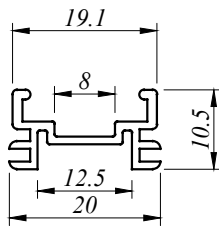

All Profiles are standard length 6.1 M for MSL Series

MSL 82010
0.986 Kg/M
AP : 423.170 MM

MSL 82012
1.416 Kg/M
AP : 665.674 MM

MSL 82020
1.011 Kg/M
AP : 362.570 MM

MSL 82020 S
1.048 Kg/M
AP : 361.368 MM

MSL 82021
1.123 Kg/M
AP : 386.899 MM

MSL 82040
0.330 Kg/M
AP : 184.108 MM

MSL 82041
0.172 Kg/M
AP : 121.761 MM

MSL 82042
0.160 Kg/M
AP : 106.450 MM

MSL 82043
0.375 Kg/M
AP : 197.153 MM

MSL 82046
0.582 Kg/M
AP : 219.915 MM

MSL 82047
0.143 Kg/M
AP : 86.601 MM

MSL 82048
0.582 Kg/M
AP : 295.214 MM

MSL 82049
1.178 Kg/M
AP : 412.080 MM

aluminium profiles component usage

M Sliding Door - MSL 8 Series

MSL - SLIDING DOOR

Size : 2400mm (w) x 2100mm (h)

Type : Aluminium frame light tinted glass sliding door.

SECTION VIEW B - B

we made aluminium into shapes ...

profile information

aluminium profiles component usage

M Sliding Door - MSL 8 Series

MSL - SLIDING DOOR

Size : 1800mm (w) x 2100mm (h)

Type : Aluminium frame light tinted glass sliding door.