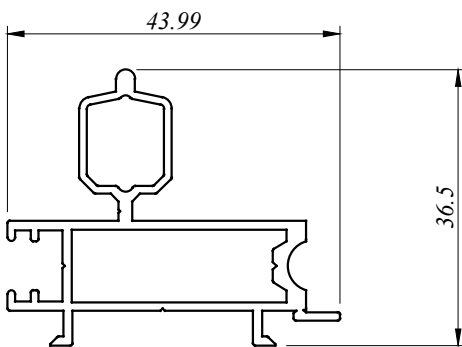

All Profiles are standard length 6.1 M for MSL Series

MSL 82010
0.986 Kg/M
AP : 423.170 MM

MSL 82012
1.416 Kg/M
AP : 665.674 MM

MSL 82020
1.011 Kg/M
AP : 362.570 MM

MSL 82020 S
1.048 Kg/M
AP : 361.368 MM

MSL 82021
1.123 Kg/M
AP : 386.899 MM

MSL 82040
0.330 Kg/M
AP : 184.108 MM

MSL 82041
0.172 Kg/M
AP : 121.761 MM

MSL 82042
0.160 Kg/M
AP : 106.450 MM

MSL 82043
0.375 Kg/M
AP : 197.153 MM

MSL 82046
0.582 Kg/M
AP : 219.915 MM

MSL 82047
0.143 Kg/M
AP : 86.601 MM

MSL 82048
0.582 Kg/M
AP : 295.214 MM

MSL 82049
1.178 Kg/M
AP : 412.080 MM

aluminium profiles component usage

M Sliding Door - MSL 8 Series

MSL - SLIDING DOOR

Size : 2400mm (w) x 2100mm (h)

Type : Aluminium frame light tinted glass sliding door.

SECTION VIEW B - B

we made aluminium into shapes ...

profile information

aluminium profiles component usage

M Sliding Door - MSL 8 Series

MSL - SLIDING DOOR

Size : 1800mm (w) x 2100mm (h)

Type : Aluminium frame light tinted glass sliding door.