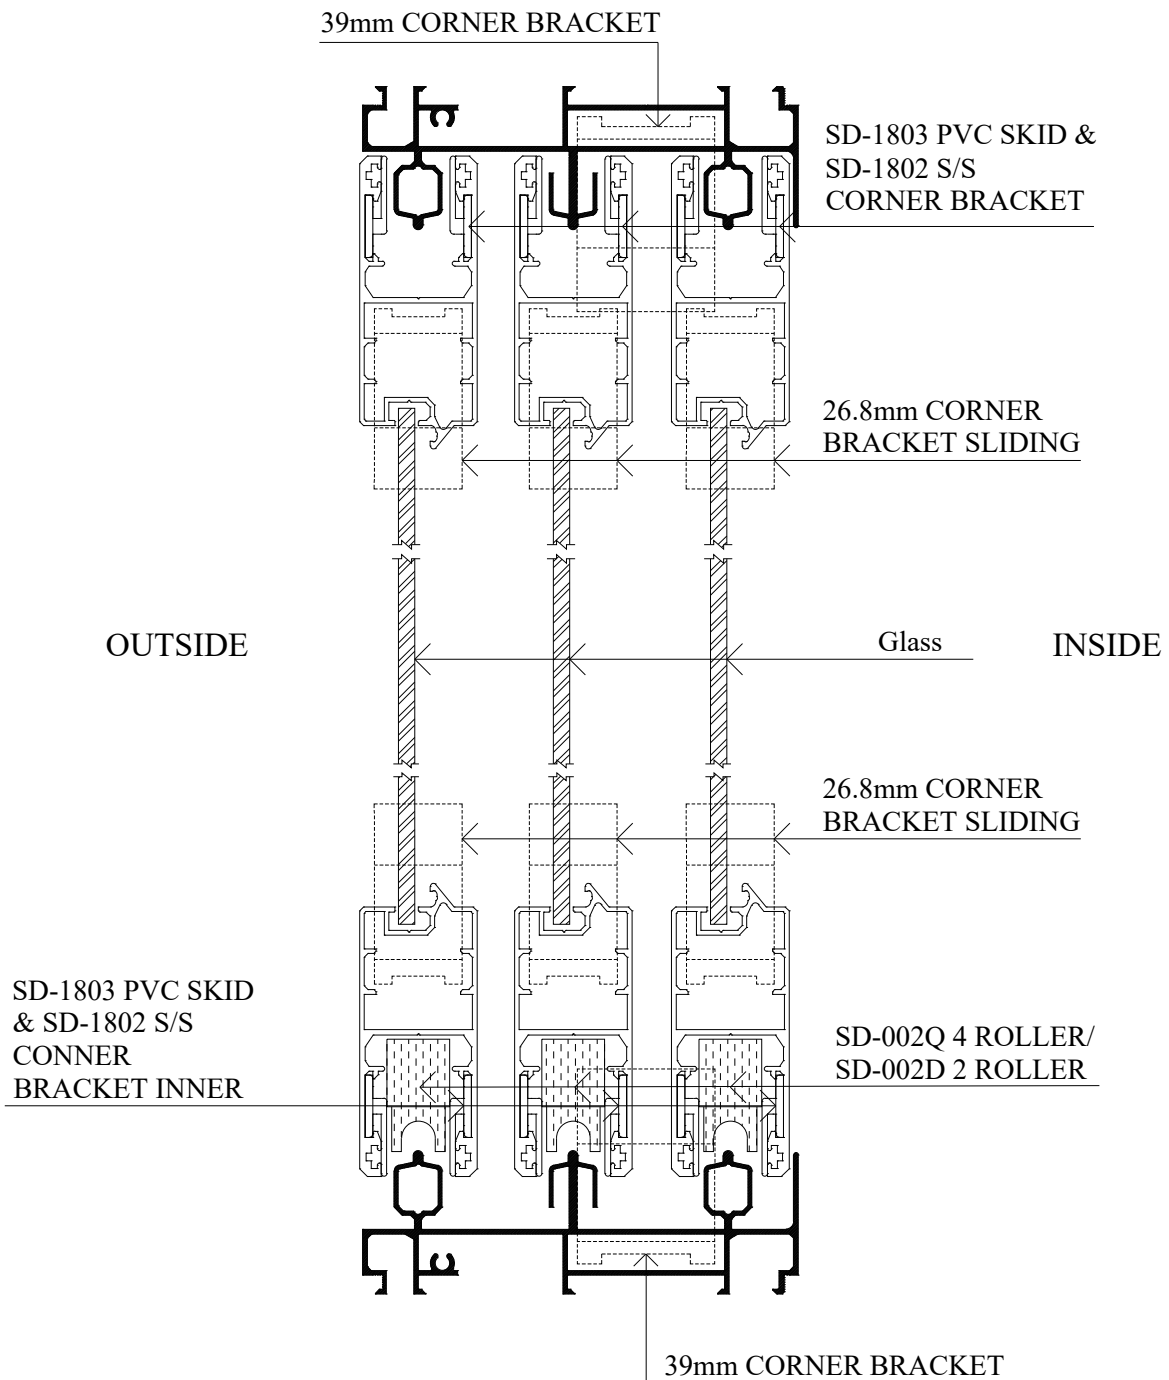

MSL 82048
0.582 Kg/M
AP : 295.214 MM

MSL 82049
1.178 Kg/M
AP : 412.080 MM

aluminium profiles component usage

M Sliding Door - MSL 8 Series

MSL - SLIDING DOOR

Size : 2400mm (w) x 2100mm (h)

Type : Aluminium frame light tinted glass sliding door.

SECTION VIEW B - B

we made aluminium into shapes ...

profile information

aluminium profiles component usage

M Sliding Door - MSL 8 Series

MSL - SLIDING DOOR

Size : 1800mm (w) x 2100mm (h)

Type : Aluminium frame light tinted glass sliding door.

SECTION VIEW B - B

we made aluminium into shapes ...

profile information

aluminium profiles component usage

M Sliding Door - Accessories

39mm and 26.8mm using for all 90° corner for sliding door and sliding window

we made aluminium into shapes ...

profile information

aluminium profiles component usage

M Sliding Door - Accessories

SECTION VIEW A - A

39mm and 26.8mm using for all 90° conner for sliding door and sliding window