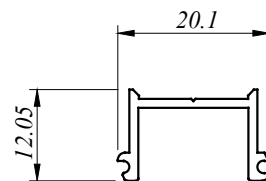

MSL 82040
0.330 Kg/M
AP : 184.108 MM

MSL 82041
0.172 Kg/M
AP : 121.761 MM

MSL 82042
0.160 Kg/M
AP : 106.450 MM

MSL 82043
0.375 Kg/M
AP : 197.153 MM

MSL 82046
0.582 Kg/M
AP : 219.915 MM

MSL 82047
0.143 Kg/M
AP : 86.601 MM

MSL 82048
0.582 Kg/M
AP : 295.214 MM

MSL 82049
1.178 Kg/M
AP : 412.080 MM

aluminium profiles component usage

M Sliding Door - MSL 8 Series

MSL - SLIDING DOOR

Size : 2400mm (w) x 2100mm (h)

Type : Aluminium frame light tinted glass sliding door.

SECTION VIEW B - B

we made aluminium into shapes ...

profile information

aluminium profiles component usage

M Sliding Door - MSL 8 Series

MSL - SLIDING DOOR

Size : 1800mm (w) x 2100mm (h)

Type : Aluminium frame light tinted glass sliding door.