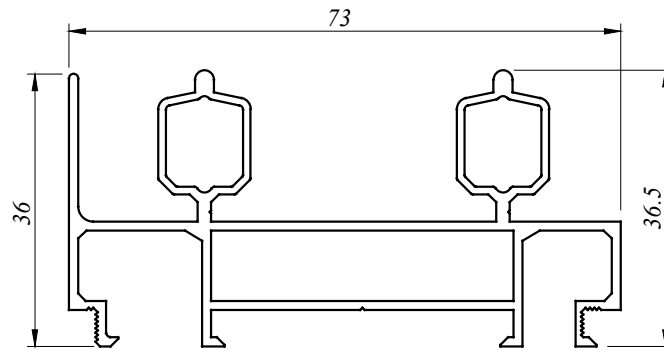

- MSL -
M SLIDING DOOR
8 SERIES

PROFILE NO.	PICTURE OF PROFILE	WEIGHT (KG/M)	THICKNESS	PACKING IN BUNDLE (PCS)
			AREA PERIMETER	
MSL 82010		0.986	1.20 MM 423.170 MM	4
MSL 82012		1.416	1.20 MM 665.674 MM	4
MSL 82020		1.011	1.20 MM 362.570 MM	4
MSL 82020 S		1.084	1.30 MM 361.368 MM	4
MSL 82021		1.123	1.20 MM 386.899 MM	3
MSL 82040		0.330	1.20 MM 184.108 MM	10
MSL 82041		0.172	1.20 MM 121.761 MM	20
MSL 82042		0.160	1.00 MM 106.450 MM	20
MSL 82043		0.375	- 197.153 MM	10
MSL 82046		0.582	1.20 MM 219.915 MM	4
MSL 82047		0.143	1.20 MM 86.601 MM	20
MSL 82048		0.582	- 295.214 MM	8
MSL 82049		1.178	1.20 MM 412.080 MM	3

All Profiles are standard length 6.1 M for MSL Series

MSL 82010
0.986 Kg/M
AP : 423.170 MM

MSL 82012
1.416 Kg/M
AP : 665.674 MM

MSL 82020
1.011 Kg/M
AP : 362.570 MM

MSL 82020 S
1.048 Kg/M
AP : 361.368 MM

MSL 82021
1.123 Kg/M
AP : 386.899 MM

MSL 82048
0.582 Kg/M
AP : 295.214 MM

MSL 82049
1.178 Kg/M
AP : 412.080 MM

aluminium profiles component usage

M Sliding Door - MSL 8 Series

MSL - SLIDING DOOR

Size : 2400mm (w) x 2100mm (h)

Type : Aluminium frame light tinted glass sliding door.

SECTION VIEW B - B

we made aluminium into shapes ...

profile information

aluminium profiles component usage

M Sliding Door - MSL 8 Series

MSL - SLIDING DOOR

Size : 1800mm (w) x 2100mm (h)

Type : Aluminium frame light tinted glass sliding door.