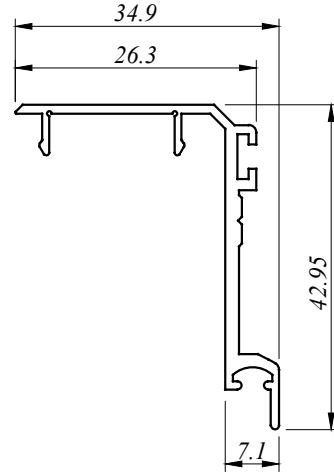

All Profiles are standard length 6.1 M for MSL Series

MSL 82010
0.986 Kg/M
AP : 423.170 MM

MSL 82012
1.416 Kg/M
AP : 665.674 MM

MSL 82020
1.011 Kg/M
AP : 362.570 MM

MSL 82020 S
1.048 Kg/M
AP : 361.368 MM

MSL 82021
1.123 Kg/M
AP : 386.899 MM

MSL 82040
0.330 Kg/M
AP : 184.108 MM

MSL 82041
0.172 Kg/M
AP : 121.761 MM

MSL 82042
0.160 Kg/M
AP : 106.450 MM

MSL 82043
0.375 Kg/M
AP : 197.153 MM

MSL 82046
0.582 Kg/M
AP : 219.915 MM

MSL 82047
0.143 Kg/M
AP : 86.601 MM

MSL 82048
0.582 Kg/M
AP : 295.214 MM

MSL 82049
1.178 Kg/M
AP : 412.080 MM

aluminium profiles component usage

M Sliding Door - MSL 8 Series

MSL - SLIDING DOOR

Size : 2400mm (w) x 2100mm (h)

Type : Aluminium frame light tinted glass sliding door.

SECTION VIEW B - B

we made aluminium into shapes ...

profile information

aluminium profiles component usage

M Sliding Door - MSL 8 Series

MSL - SLIDING DOOR

Size : 1800mm (w) x 2100mm (h)

Type : Aluminium frame light tinted glass sliding door.