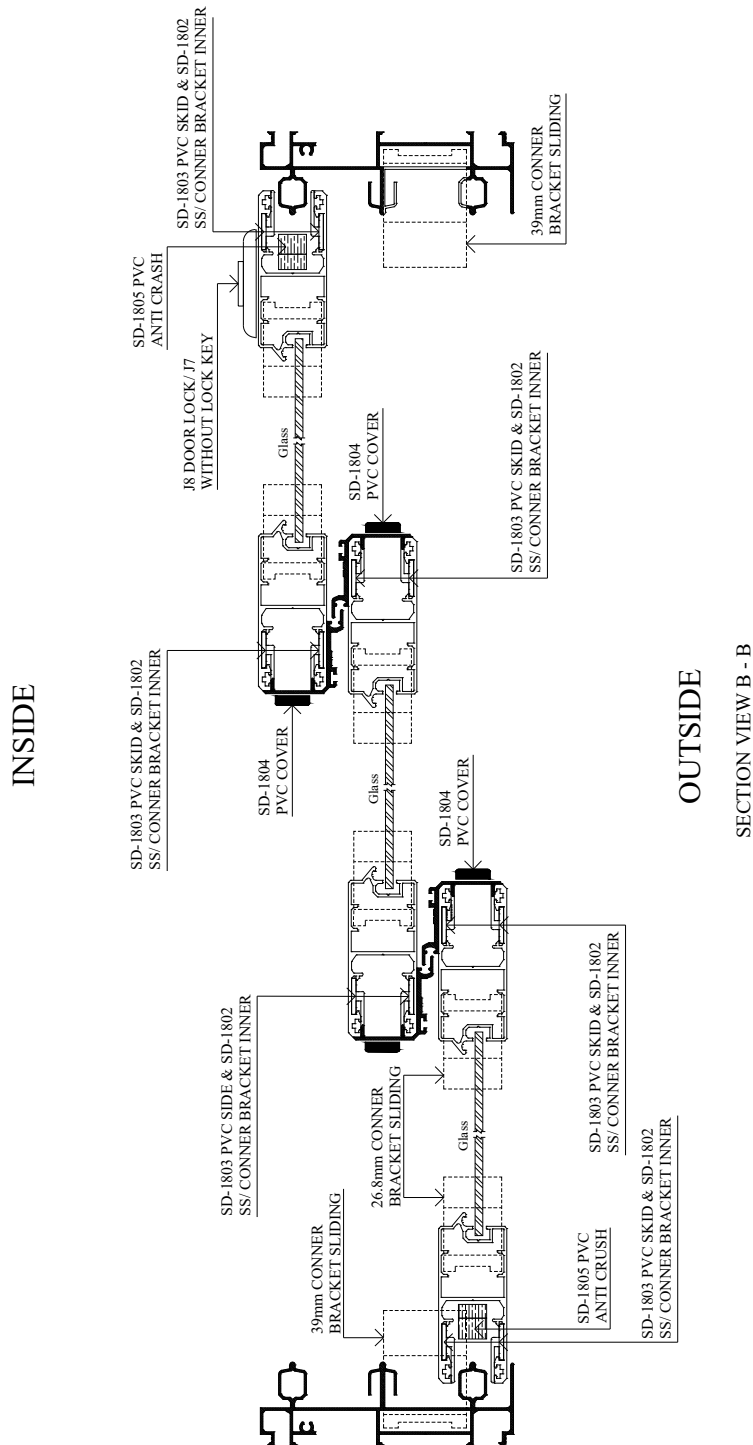

aluminium profiles component usage

M Sliding Door - MSL 8 Series

BP Aluminium Extrusion Sdn. Bhd.

**No.15 & 16, 1C KKIP Selatan, Industrial Zone 2, KKIP,
88450, Jalan Sepanggar, Menggatal.**

t : 60-88-499333, 499111 f : 60-88-499222

b_p_a_e@yahoo.com