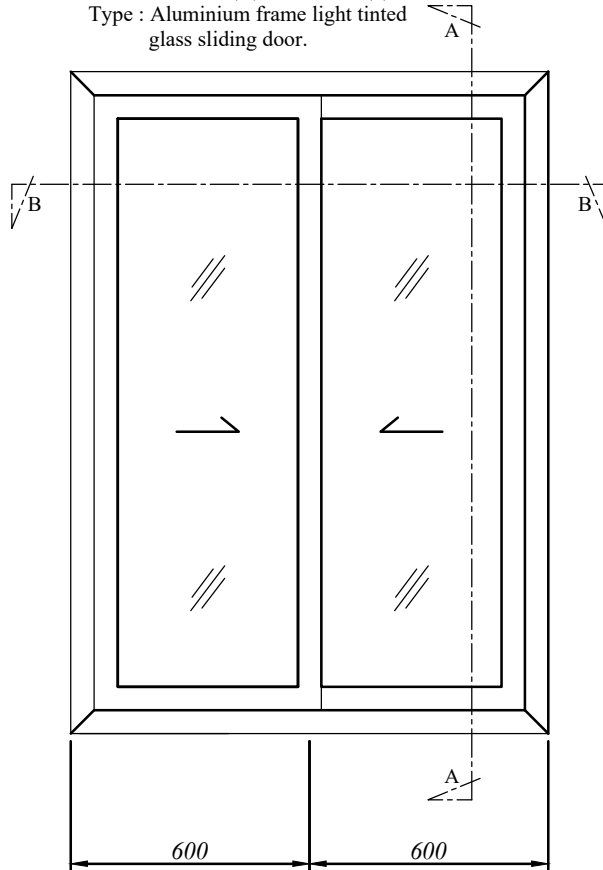

aluminium profiles component usage

M Sliding Window - MSL 8 Series

MSL - SLIDING DOOR

Size : 1800mm (w) x 2100mm (h)

Type : Aluminium frame light tinted glass sliding door.

SECTION VIEW B - B

we made aluminium into shapes ...

profile information

aluminium profiles component usage

M Sliding Window - MSL 8 Series

MSL - SLIDING DOOR

Size : 1200mm (w) x 2100mm (h)

Type : Aluminium frame light tinted
glass sliding door.

SECTION VIEW B - B

we made aluminium into shapes ...

profile information

aluminium profiles component usage

M Sliding Window - MSL 8 Series

MSL - SLIDING WINDOW

Size : 1800mm (w) x 1200mm (h)

Type : Aluminium frame light tinted glass sliding window.

SECTION VIEW B - B

we made aluminium into shapes ...

profile information

aluminium profiles component usage

M Sliding Window - MSL 8 Series

MSL - SLIDING WINDOW

Size : 1200mm (w) x 1200mm (h)

Type : Aluminium frame light tinted
glass sliding window.