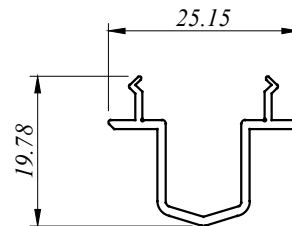

All Profiles are standard length 6.1 M for MSL Series

MSL 81020
0.867 Kg/M
AP : 332.970 MM

MSL 81040
0.271 Kg/M
AP : 169.108 MM

MSL 82010
0.986 Kg/M
AP : 423.170 MM

MSL 82012
1.416 Kg/M
AP : 665.674 MM

MSL 82020
1.011 Kg/M
AP : 362.570 MM

MSL 82020 S
1.048 Kg/M
AP : 361.368 MM

MSL 82021
1.123 Kg/M
AP : 386.899 MM

MSL 82040
0.330 Kg/M
AP : 184.108 MM

MSL 82041
0.172 Kg/M
AP : 121.761 MM

MSL 82042
0.160 Kg/M
AP : 106.450 MM

MSL 82043
0.375 Kg/M
AP : 197.153 MM

aluminium profiles component usage

M Sliding Window - MSL 8 Series

MSL - SLIDING DOOR

Size : 1800mm (w) x 2100mm (h)

Type : Aluminium frame light tinted glass sliding door.

SECTION VIEW B - B

we made aluminium into shapes ...

profile information

aluminium profiles component usage

M Sliding Window - MSL 8 Series

MSL - SLIDING DOOR

Size : 1200mm (w) x 2100mm (h)

Type : Aluminium frame light tinted
glass sliding door.

SECTION VIEW B - B