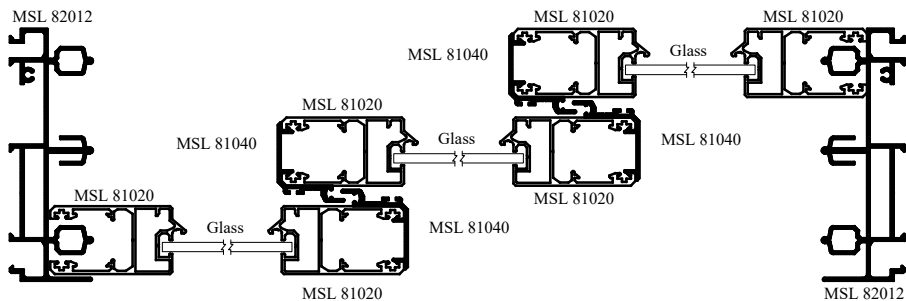

aluminium profiles component usage

M Sliding Window - MSL 8 Series

MSL - SLIDING DOOR

Size : 1800mm (w) x 2100mm (h)

Type : Aluminium frame light tinted glass sliding door.

SECTION VIEW B - B

we made aluminium into shapes ...

profile information

aluminium profiles component usage

M Sliding Window - MSL 8 Series

MSL - SLIDING DOOR

Size : 1200mm (w) x 2100mm (h)

Type : Aluminium frame light tinted
glass sliding door.

SECTION VIEW B - B

we made aluminium into shapes ...

profile information

aluminium profiles component usage

M Sliding Window - MSL 8 Series

MSL - SLIDING WINDOW

Size : 1800mm (w) x 1200mm (h)

Type : Aluminium frame light tinted glass sliding window.

SECTION VIEW B - B

we made aluminium into shapes ...

profile information

aluminium profiles component usage

M Sliding Window - MSL 8 Series

MSL - SLIDING WINDOW

Size : 1200mm (w) x 1200mm (h)

Type : Aluminium frame light tinted
glass sliding window.