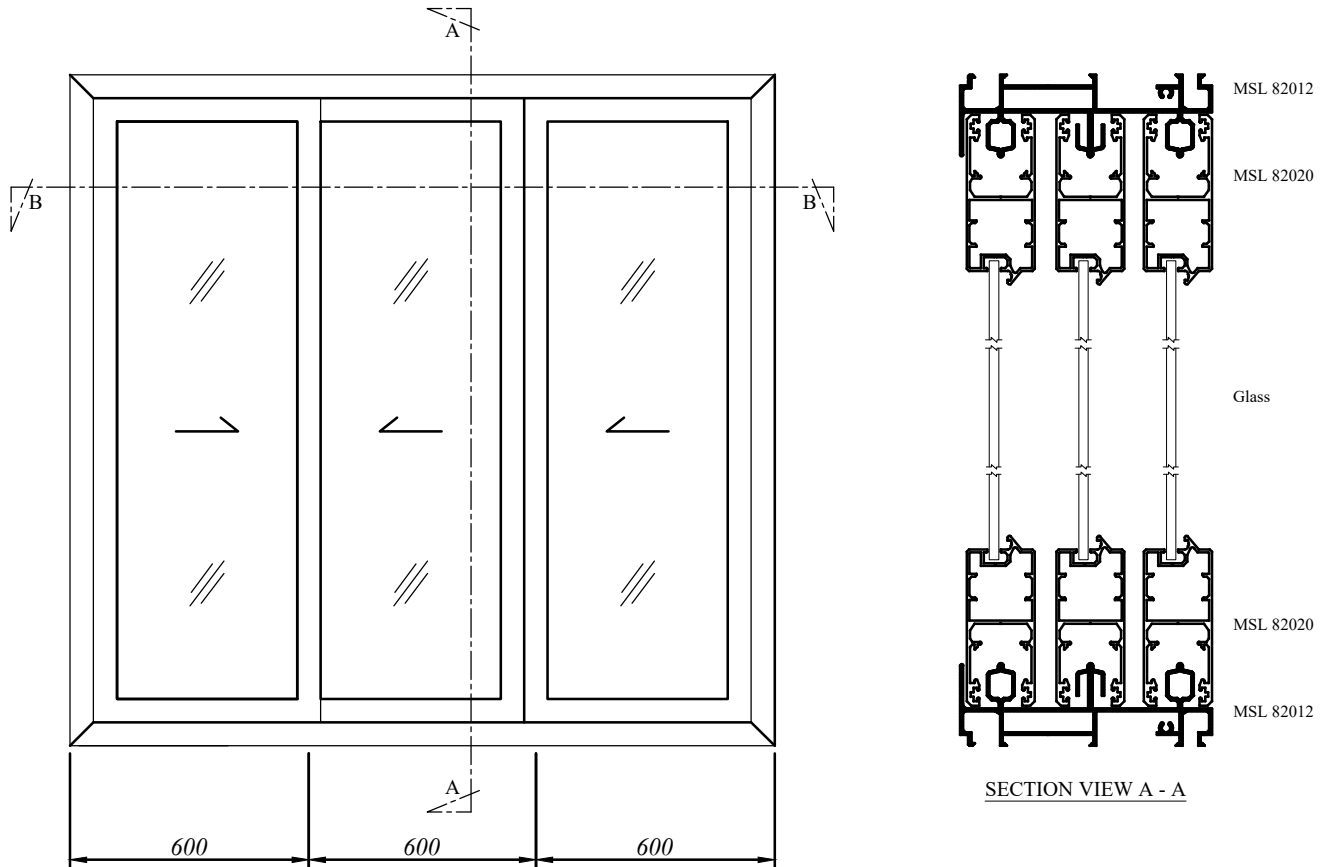

aluminium profiles component usage

M Sliding Window - MSL 8 Series

MSL - SLIDING DOOR

Size : 1800mm (w) x 2100mm (h)

Type : Aluminium frame light tinted glass sliding door.

SECTION VIEW B - B

we made aluminium into shapes ...

profile information

aluminium profiles component usage

M Sliding Window - MSL 8 Series

MSL - SLIDING DOOR

Size : 1200mm (w) x 2100mm (h)

Type : Aluminium frame light tinted
glass sliding door.

SECTION VIEW B - B

we made aluminium into shapes ...

profile information

aluminium profiles component usage

M Sliding Window - MSL 8 Series

MSL - SLIDING WINDOW

Size : 1800mm (w) x 1200mm (h)

Type : Aluminium frame light tinted glass sliding window.

SECTION VIEW B - B

we made aluminium into shapes ...

profile information

aluminium profiles component usage

M Sliding Window - MSL 8 Series

MSL - SLIDING WINDOW

Size : 1200mm (w) x 1200mm (h)

Type : Aluminium frame light tinted
glass sliding window.