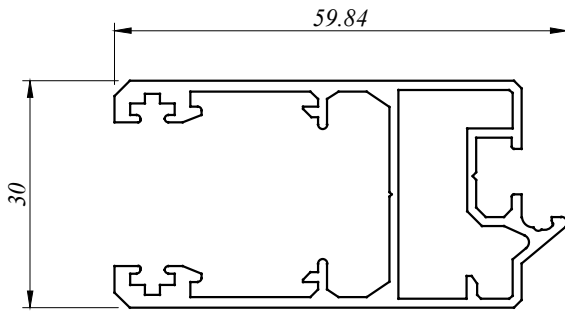

MSL - M Sliding Window
8 SERIES

| PROFILE NO. | PICTURE OF PROFILE | WEIGHT (KG/M) | THICKNESS | PACKING IN BUNDLE (PCS) |
|-------------|---|---------------|-----------------------|-------------------------|
| | | | AREA PERIMETER | |
| MSL 81020 |  | 0.867 | 1.20 MM 332.970 MM | 4 |
| MSL 81040 |  | 0.271 | 1.20 MM 169.108 MM | 10 |
| MSL 82010 |  | 0.986 | 1.20 MM 423.170 MM | 4 |
| MSL 82012 |  | 1.416 | 1.20 MM 665.674 MM | 4 |
| MSL 82020 |  | 1.011 | 1.20 MM 362.570 MM | 4 |
| MSL 82020 S |  | 1.084 | 1.30 MM 361.368 MM | 4 |
| MSL 82021 |  | 1.123 | 1.20 MM 386.899 MM | 3 |
| MSL 82040 |  | 0.330 | 1.20 MM 184.108 MM | 10 |
| MSL 82041 |  | 0.172 | 1.20 MM 121.761 MM | 20 |
| MSL 82042 |  | 0.160 | 1.00 MM 106.450 MM | 20 |
| MSL 82043 |  | 0.375 | - 197.153 MM | 10 |
| | | | | |
| | | | | |

All Profiles are standard length 6.1 M for MSL Series

MSL 81020
0.867 Kg/M
AP : 332.970 MM

MSL 81040
0.271 Kg/M
AP : 169.108 MM

MSL 82010
0.986 Kg/M
AP : 423.170 MM

MSL 82012
1.416 Kg/M
AP : 665.674 MM

MSL 82020
1.011 Kg/M
AP : 362.570 MM

aluminium profiles component usage

M Sliding Window - MSL 8 Series

MSL - SLIDING DOOR

Size : 1800mm (w) x 2100mm (h)

Type : Aluminium frame light tinted glass sliding door.

SECTION VIEW B - B

we made aluminium into shapes ...

profile information

aluminium profiles component usage

M Sliding Window - MSL 8 Series

MSL - SLIDING DOOR

Size : 1200mm (w) x 2100mm (h)

Type : Aluminium frame light tinted
glass sliding door.

SECTION VIEW B - B