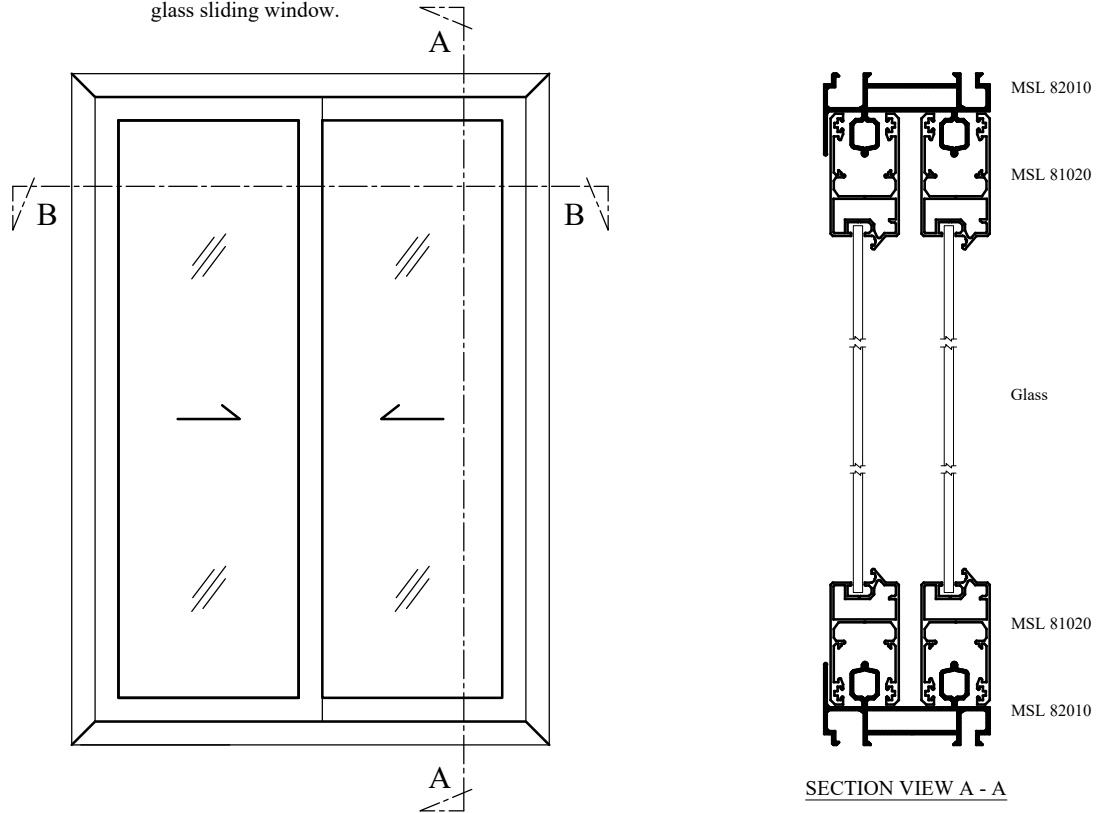

aluminium profiles component usage

M Sliding Window - MSL 8 Series

MSL - SLIDING DOOR

Size : 1800mm (w) x 2100mm (h)

Type : Aluminium frame light tinted glass sliding door.

SECTION VIEW B - B

we made aluminium into shapes ...

profile information

aluminium profiles component usage

M Sliding Window - MSL 8 Series

MSL - SLIDING DOOR

Size : 1200mm (w) x 2100mm (h)

Type : Aluminium frame light tinted
glass sliding door.

SECTION VIEW B - B

we made aluminium into shapes ...

profile information

aluminium profiles component usage

M Sliding Window - MSL 8 Series

MSL - SLIDING WINDOW

Size : 1800mm (w) x 1200mm (h)

Type : Aluminium frame light tinted glass sliding window.

SECTION VIEW B - B

we made aluminium into shapes ...

profile information

aluminium profiles component usage

M Sliding Window - MSL 8 Series

MSL - SLIDING WINDOW

Size : 1200mm (w) x 1200mm (h)

Type : Aluminium frame light tinted
glass sliding window.