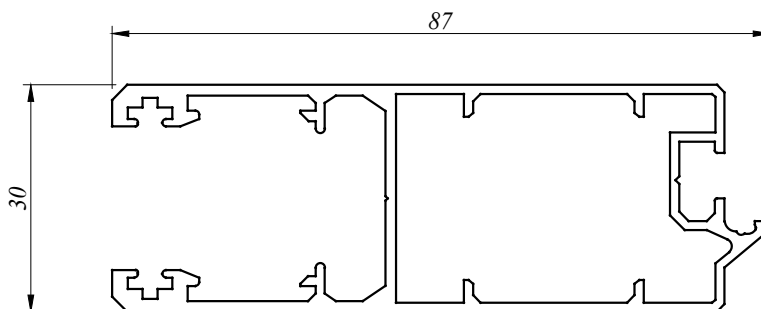

All Profiles are standard length 6.1 M for MSL Series

MSL 81020
0.867 Kg/M
AP : 332.970 MM

MSL 81040
0.271 Kg/M
AP : 169.108 MM

MSL 82010
0.986 Kg/M
AP : 423.170 MM

MSL 82012
1.416 Kg/M
AP : 665.674 MM

MSL 82020
1.011 Kg/M
AP : 362.570 MM

MSL 82020 S
1.048 Kg/M
AP : 361.368 MM

MSL 82021
1.123 Kg/M
AP : 386.899 MM

MSL 82040
0.330 Kg/M
AP : 184.108 MM

MSL 82041
0.172 Kg/M
AP : 121.761 MM

MSL 82042
0.160 Kg/M
AP : 106.450 MM

MSL 82043
0.375 Kg/M
AP : 197.153 MM

aluminium profiles component usage

M Sliding Window - MSL 8 Series

MSL - SLIDING DOOR

Size : 1800mm (w) x 2100mm (h)

Type : Aluminium frame light tinted glass sliding door.

SECTION VIEW B - B

we made aluminium into shapes ...

profile information

aluminium profiles component usage

M Sliding Window - MSL 8 Series

MSL - SLIDING DOOR

Size : 1200mm (w) x 2100mm (h)

Type : Aluminium frame light tinted
glass sliding door.

SECTION VIEW B - B