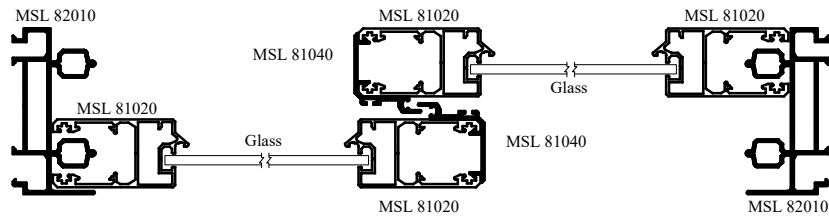

we made aluminium into shapes ...

profile information

aluminium profiles component usage

M Sliding Window - MSL 8 Series

MSL - SLIDING WINDOW

Size : 1800mm (w) x 1200mm (h)

Type : Aluminium frame light tinted glass sliding window.

SECTION VIEW B - B

we made aluminium into shapes ...

profile information

aluminium profiles component usage

M Sliding Window - MSL 8 Series

MSL - SLIDING WINDOW

Size : 1200mm (w) x 1200mm (h)

Type : Aluminium frame light tinted
glass sliding window.