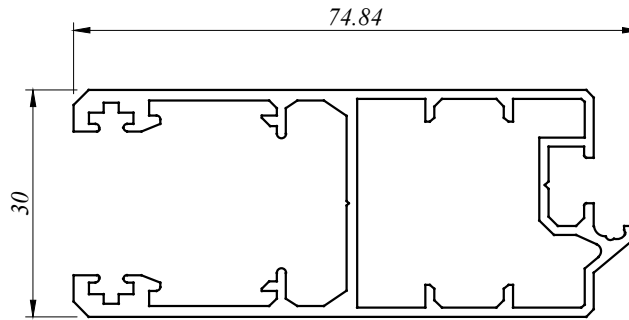

All Profiles are standard length 6.1 M for MSL Series

MSL 81020
0.867 Kg/M
AP : 332.970 MM

MSL 81040
0.271 Kg/M
AP : 169.108 MM

MSL 82010
0.986 Kg/M
AP : 423.170 MM

MSL 82012
1.416 Kg/M
AP : 665.674 MM

MSL 82020
1.011 Kg/M
AP : 362.570 MM

MSL 82020 S
1.048 Kg/M
AP : 361.368 MM

MSL 82021
1.123 Kg/M
AP : 386.899 MM

MSL 82040
0.330 Kg/M
AP : 184.108 MM

MSL 82041
0.172 Kg/M
AP : 121.761 MM

MSL 82042
0.160 Kg/M
AP : 106.450 MM

MSL 82043
0.375 Kg/M
AP : 197.153 MM

aluminium profiles component usage

M Sliding Window - MSL 8 Series

MSL - SLIDING DOOR

Size : 1800mm (w) x 2100mm (h)

Type : Aluminium frame light tinted glass sliding door.

SECTION VIEW B - B

we made aluminium into shapes ...

profile information

aluminium profiles component usage

M Sliding Window - MSL 8 Series

MSL - SLIDING DOOR

Size : 1200mm (w) x 2100mm (h)

Type : Aluminium frame light tinted
glass sliding door.

SECTION VIEW B - B