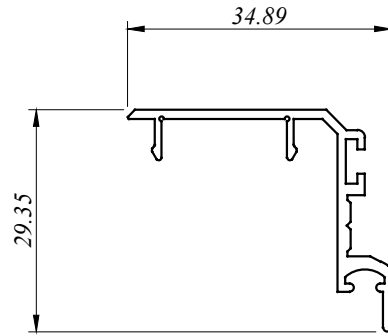

MSL - M Sliding Window
8 SERIES

| PROFILE NO. | PICTURE OF PROFILE | WEIGHT (KG/M) | THICKNESS | PACKING IN BUNDLE (PCS) |
|-------------|---|---------------|-----------------------|-------------------------|
| | | | AREA PERIMETER | |
| MSL 81020 |  | 0.867 | 1.20 MM 332.970 MM | 4 |
| MSL 81040 |  | 0.271 | 1.20 MM 169.108 MM | 10 |
| MSL 82010 |  | 0.986 | 1.20 MM 423.170 MM | 4 |
| MSL 82012 |  | 1.416 | 1.20 MM 665.674 MM | 4 |
| MSL 82020 |  | 1.011 | 1.20 MM 362.570 MM | 4 |
| MSL 82020 S |  | 1.084 | 1.30 MM 361.368 MM | 4 |
| MSL 82021 |  | 1.123 | 1.20 MM 386.899 MM | 3 |
| MSL 82040 |  | 0.330 | 1.20 MM 184.108 MM | 10 |
| MSL 82041 |  | 0.172 | 1.20 MM 121.761 MM | 20 |
| MSL 82042 |  | 0.160 | 1.00 MM 106.450 MM | 20 |
| MSL 82043 |  | 0.375 | - 197.153 MM | 10 |
| | | | | |
| | | | | |

All Profiles are standard length 6.1 M for MSL Series

MSL 81020
0.867 Kg/M
AP : 332.970 MM

MSL 81040
0.271 Kg/M
AP : 169.108 MM

MSL 82010
0.986 Kg/M
AP : 423.170 MM

MSL 82012
1.416 Kg/M
AP : 665.674 MM

MSL 82020
1.011 Kg/M
AP : 362.570 MM

aluminium profiles component usage

M Sliding Window - MSL 8 Series

MSL - SLIDING DOOR

Size : 1800mm (w) x 2100mm (h)

Type : Aluminium frame light tinted glass sliding door.

SECTION VIEW B - B

we made aluminium into shapes ...

profile information

aluminium profiles component usage

M Sliding Window - MSL 8 Series

MSL - SLIDING DOOR

Size : 1200mm (w) x 2100mm (h)

Type : Aluminium frame light tinted
glass sliding door.

SECTION VIEW B - B