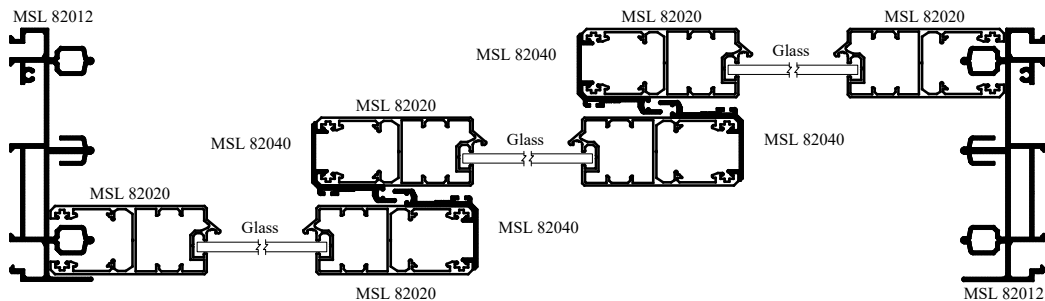

MSL 82020 S
1.048 Kg/M
AP : 361.368 MM

MSL 82021
1.123 Kg/M
AP : 386.899 MM

MSL 82040
0.330 Kg/M
AP : 184.108 MM

MSL 82041
0.172 Kg/M
AP : 121.761 MM

MSL 82042
0.160 Kg/M
AP : 106.450 MM

MSL 82043
0.375 Kg/M
AP : 197.153 MM

aluminium profiles component usage

M Sliding Window - MSL 8 Series

MSL - SLIDING DOOR

Size : 1800mm (w) x 2100mm (h)

Type : Aluminium frame light tinted glass sliding door.

SECTION VIEW B - B

we made aluminium into shapes ...

profile information

aluminium profiles component usage

M Sliding Window - MSL 8 Series

MSL - SLIDING DOOR

Size : 1200mm (w) x 2100mm (h)

Type : Aluminium frame light tinted
glass sliding door.

SECTION VIEW B - B

we made aluminium into shapes ...

profile information

aluminium profiles component usage

M Sliding Window - MSL 8 Series

MSL - SLIDING WINDOW

Size : 1800mm (w) x 1200mm (h)

Type : Aluminium frame light tinted glass sliding window.