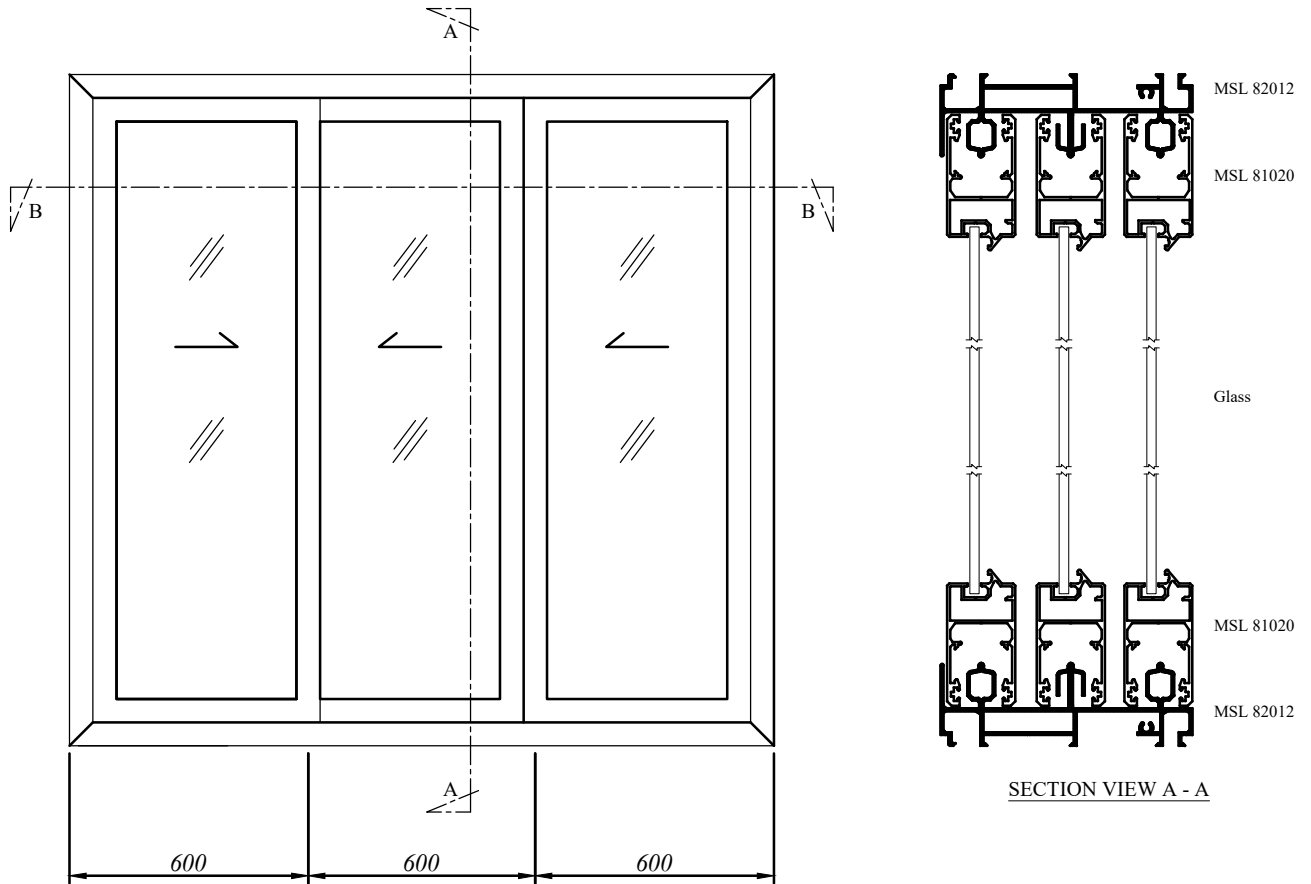

aluminium profiles component usage

M Sliding Window - MSL 8 Series

MSL - SLIDING DOOR

Size : 1800mm (w) x 2100mm (h)

Type : Aluminium frame light tinted glass sliding door.

SECTION VIEW B - B

we made aluminium into shapes ...

profile information

aluminium profiles component usage

M Sliding Window - MSL 8 Series

MSL - SLIDING DOOR

Size : 1200mm (w) x 2100mm (h)

Type : Aluminium frame light tinted
glass sliding door.

SECTION VIEW B - B

we made aluminium into shapes ...

profile information

aluminium profiles component usage

M Sliding Window - MSL 8 Series

MSL - SLIDING WINDOW

Size : 1800mm (w) x 1200mm (h)

Type : Aluminium frame light tinted glass sliding window.

SECTION VIEW B - B

we made aluminium into shapes ...

profile information

aluminium profiles component usage

M Sliding Window - MSL 8 Series

MSL - SLIDING WINDOW

Size : 1200mm (w) x 1200mm (h)

Type : Aluminium frame light tinted
glass sliding window.