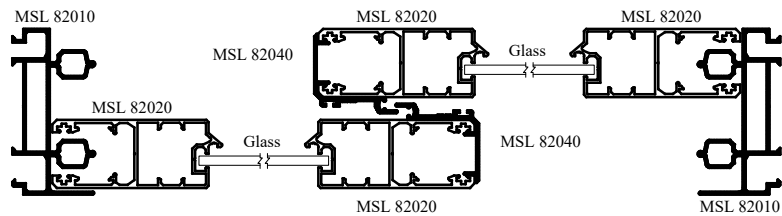

aluminium profiles component usage

M Sliding Window - MSL 8 Series

MSL - SLIDING DOOR

Size : 1800mm (w) x 2100mm (h)

Type : Aluminium frame light tinted glass sliding door.

SECTION VIEW B - B

we made aluminium into shapes ...

profile information

aluminium profiles component usage

M Sliding Window - MSL 8 Series

MSL - SLIDING DOOR

Size : 1200mm (w) x 2100mm (h)

Type : Aluminium frame light tinted
glass sliding door.

SECTION VIEW B - B

we made aluminium into shapes ...

profile information

aluminium profiles component usage

M Sliding Window - MSL 8 Series

MSL - SLIDING WINDOW

Size : 1800mm (w) x 1200mm (h)

Type : Aluminium frame light tinted glass sliding window.

SECTION VIEW B - B

we made aluminium into shapes ...

profile information

aluminium profiles component usage

M Sliding Window - MSL 8 Series

MSL - SLIDING WINDOW

Size : 1200mm (w) x 1200mm (h)

Type : Aluminium frame light tinted
glass sliding window.