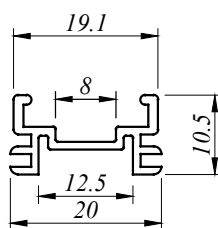

MSL 82020 S
1.048 Kg/M
AP : 361.368 MM

MSL 82021
1.123 Kg/M
AP : 386.899 MM

MSL 82040
0.330 Kg/M
AP : 184.108 MM

MSL 82041
0.172 Kg/M
AP : 121.761 MM

MSL 82042
0.160 Kg/M
AP : 106.450 MM

MSL 82043
0.375 Kg/M
AP : 197.153 MM

aluminium profiles component usage

M Sliding Window - MSL 8 Series

MSL - SLIDING DOOR

Size : 1800mm (w) x 2100mm (h)

Type : Aluminium frame light tinted glass sliding door.

SECTION VIEW B - B

we made aluminium into shapes ...

profile information

aluminium profiles component usage

M Sliding Window - MSL 8 Series

MSL - SLIDING DOOR

Size : 1200mm (w) x 2100mm (h)

Type : Aluminium frame light tinted
glass sliding door.

SECTION VIEW B - B

SECTION VIEW B - B

we made aluminium into shapes ...

profile information

aluminium profiles component usage

M Sliding Window - MSL 8 Series

MSL - SLIDING WINDOW

Size : 1200mm (w) x 1200mm (h)

Type : Aluminium frame light tinted
glass sliding window.