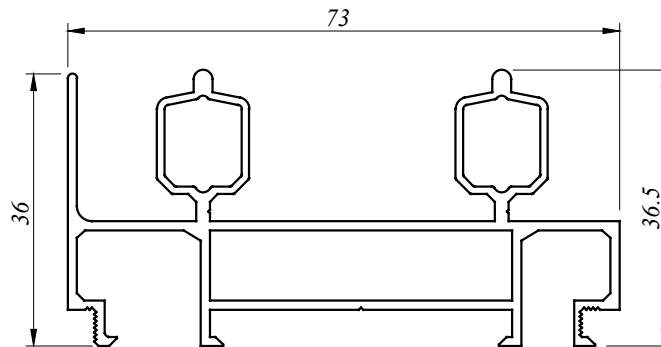

MSL - M Sliding Window
8 SERIES

| PROFILE NO. | PICTURE OF PROFILE | WEIGHT (KG/M) | THICKNESS | PACKING IN BUNDLE (PCS) |
|-------------|---|---------------|-----------------------|-------------------------|
| | | | AREA PERIMETER | |
| MSL 81020 |  | 0.867 | 1.20 MM 332.970 MM | 4 |
| MSL 81040 |  | 0.271 | 1.20 MM 169.108 MM | 10 |
| MSL 82010 |  | 0.986 | 1.20 MM 423.170 MM | 4 |
| MSL 82012 |  | 1.416 | 1.20 MM 665.674 MM | 4 |
| MSL 82020 |  | 1.011 | 1.20 MM 362.570 MM | 4 |
| MSL 82020 S |  | 1.084 | 1.30 MM 361.368 MM | 4 |
| MSL 82021 |  | 1.123 | 1.20 MM 386.899 MM | 3 |
| MSL 82040 |  | 0.330 | 1.20 MM 184.108 MM | 10 |
| MSL 82041 |  | 0.172 | 1.20 MM 121.761 MM | 20 |
| MSL 82042 |  | 0.160 | 1.00 MM 106.450 MM | 20 |
| MSL 82043 |  | 0.375 | - 197.153 MM | 10 |
| | | | | |
| | | | | |

All Profiles are standard length 6.1 M for MSL Series

MSL 81020
0.867 Kg/M
AP : 332.970 MM

MSL 81040
0.271 Kg/M
AP : 169.108 MM

MSL 82010
0.986 Kg/M
AP : 423.170 MM

MSL 82012
1.416 Kg/M
AP : 665.674 MM

MSL 82020
1.011 Kg/M
AP : 362.570 MM

aluminium profiles component usage

M Sliding Window - MSL 8 Series

MSL - SLIDING DOOR

Size : 1800mm (w) x 2100mm (h)

Type : Aluminium frame light tinted glass sliding door.

SECTION VIEW B - B

we made aluminium into shapes ...

profile information

aluminium profiles component usage

M Sliding Window - MSL 8 Series

MSL - SLIDING DOOR

Size : 1200mm (w) x 2100mm (h)

Type : Aluminium frame light tinted
glass sliding door.

SECTION VIEW B - B