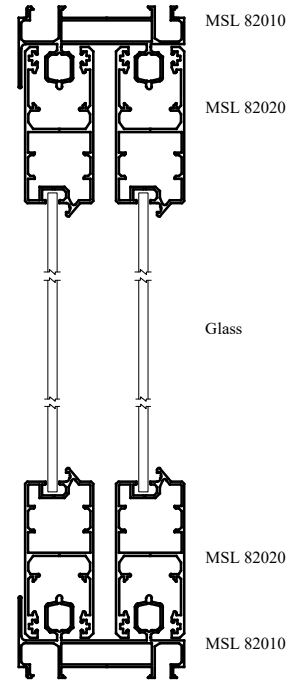

aluminium profiles component usage

M Sliding Window - MSL 8 Series

MSL - SLIDING DOOR

Size : 1800mm (w) x 2100mm (h)

Type : Aluminium frame light tinted glass sliding door.

SECTION VIEW B - B

we made aluminium into shapes ...

profile information

aluminium profiles component usage

M Sliding Window - MSL 8 Series

MSL - SLIDING DOOR

Size : 1200mm (w) x 2100mm (h)

Type : Aluminium frame light tinted
glass sliding door.

SECTION VIEW B - B

we made aluminium into shapes ...

profile information

aluminium profiles component usage

M Sliding Window - MSL 8 Series

MSL - SLIDING WINDOW

Size : 1800mm (w) x 1200mm (h)

Type : Aluminium frame light tinted glass sliding window.

SECTION VIEW B - B

we made aluminium into shapes ...

profile information

aluminium profiles component usage

M Sliding Window - MSL 8 Series

MSL - SLIDING WINDOW

Size : 1200mm (w) x 1200mm (h)

Type : Aluminium frame light tinted
glass sliding window.