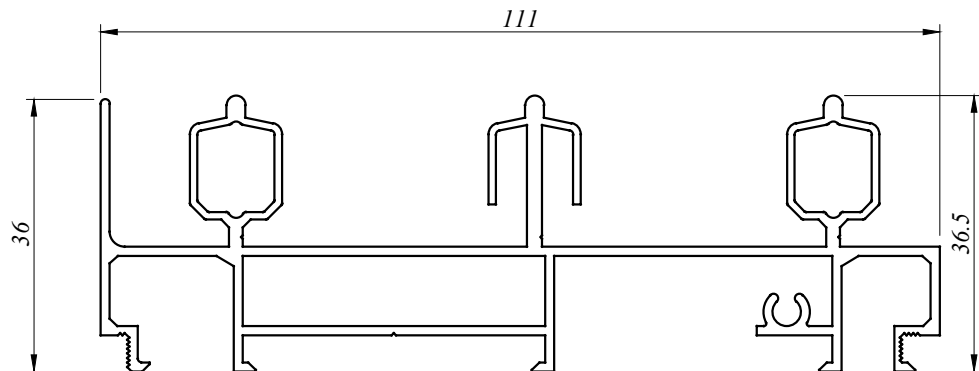

All Profiles are standard length 6.1 M for MSL Series

MSL 81020
0.867 Kg/M
AP : 332.970 MM

MSL 81040
0.271 Kg/M
AP : 169.108 MM

MSL 82010
0.986 Kg/M
AP : 423.170 MM

MSL 82012
1.416 Kg/M
AP : 665.674 MM

MSL 82020
1.011 Kg/M
AP : 362.570 MM

aluminium profiles component usage

M Sliding Window - MSL 8 Series

MSL - SLIDING DOOR

Size : 1800mm (w) x 2100mm (h)

Type : Aluminium frame light tinted glass sliding door.

SECTION VIEW B - B

we made aluminium into shapes ...

profile information

aluminium profiles component usage

M Sliding Window - MSL 8 Series

MSL - SLIDING DOOR

Size : 1200mm (w) x 2100mm (h)

Type : Aluminium frame light tinted
glass sliding door.

SECTION VIEW B - B

we made aluminium into shapes ...

profile information

aluminium profiles component usage

M Sliding Window - MSL 8 Series

MSL - SLIDING WINDOW

Size : 1800mm (w) x 1200mm (h)

Type : Aluminium frame light tinted glass sliding window.