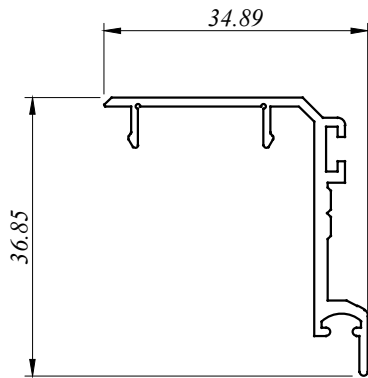

All Profiles are standard length 6.1 M for MSL Series

MSL 81020
0.867 Kg/M
AP : 332.970 MM

MSL 81040
0.271 Kg/M
AP : 169.108 MM

MSL 82010
0.986 Kg/M
AP : 423.170 MM

MSL 82012
1.416 Kg/M
AP : 665.674 MM

MSL 82020
1.011 Kg/M
AP : 362.570 MM

MSL 82020 S
1.048 Kg/M
AP : 361.368 MM

MSL 82021
1.123 Kg/M
AP : 386.899 MM

MSL 82040
0.330 Kg/M
AP : 184.108 MM

MSL 82041
0.172 Kg/M
AP : 121.761 MM

MSL 82042
0.160 Kg/M
AP : 106.450 MM

MSL 82043
0.375 Kg/M
AP : 197.153 MM

aluminium profiles component usage

M Sliding Window - MSL 8 Series

MSL - SLIDING DOOR

Size : 1800mm (w) x 2100mm (h)

Type : Aluminium frame light tinted glass sliding door.

SECTION VIEW B - B

we made aluminium into shapes ...

profile information

aluminium profiles component usage

M Sliding Window - MSL 8 Series

MSL - SLIDING DOOR

Size : 1200mm (w) x 2100mm (h)

Type : Aluminium frame light tinted
glass sliding door.

SECTION VIEW B - B