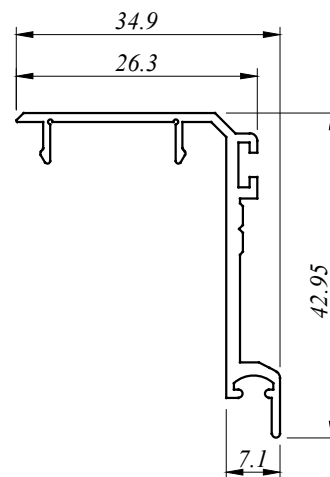

MSL 82020 S
1.048 Kg/M
AP : 361.368 MM

MSL 82021
1.123 Kg/M
AP : 386.899 MM

MSL 82040
0.330 Kg/M
AP : 184.108 MM

MSL 82041
0.172 Kg/M
AP : 121.761 MM

MSL 82042
0.160 Kg/M
AP : 106.450 MM

MSL 82043
0.375 Kg/M
AP : 197.153 MM

aluminium profiles component usage

M Sliding Window - MSL 8 Series

MSL - SLIDING DOOR

Size : 1800mm (w) x 2100mm (h)

Type : Aluminium frame light tinted glass sliding door.

SECTION VIEW B - B

we made aluminium into shapes ...

profile information

aluminium profiles component usage

M Sliding Window - MSL 8 Series

MSL - SLIDING DOOR

Size : 1200mm (w) x 2100mm (h)

Type : Aluminium frame light tinted
glass sliding door.

SECTION VIEW B - B

we made aluminium into shapes ...

profile information

aluminium profiles component usage

M Sliding Window - MSL 8 Series

MSL - SLIDING WINDOW

Size : 1800mm (w) x 1200mm (h)

Type : Aluminium frame light tinted glass sliding window.