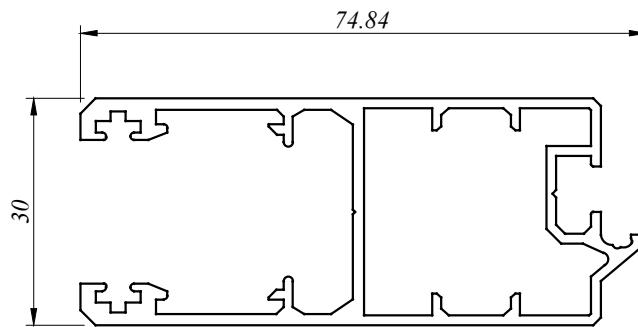

All Profiles are standard length 6.1 M for MSL Series

MSL 81020
0.867 Kg/M
AP : 332.970 MM

MSL 81040
0.271 Kg/M
AP : 169.108 MM

MSL 82010
0.986 Kg/M
AP : 423.170 MM

MSL 82012
1.416 Kg/M
AP : 665.674 MM

MSL 82020
1.011 Kg/M
AP : 362.570 MM

MSL 82020 S
1.048 Kg/M
AP : 361.368 MM

MSL 82021
1.123 Kg/M
AP : 386.899 MM

MSL 82040
0.330 Kg/M
AP : 184.108 MM

MSL 82041
0.172 Kg/M
AP : 121.761 MM

MSL 82042
0.160 Kg/M
AP : 106.450 MM

MSL 82043
0.375 Kg/M
AP : 197.153 MM

aluminium profiles component usage

M Sliding Window - MSL 8 Series

MSL - SLIDING DOOR

Size : 1800mm (w) x 2100mm (h)

Type : Aluminium frame light tinted glass sliding door.

SECTION VIEW B - B

we made aluminium into shapes ...

profile information

aluminium profiles component usage

M Sliding Window - MSL 8 Series

MSL - SLIDING DOOR

Size : 1200mm (w) x 2100mm (h)

Type : Aluminium frame light tinted
glass sliding door.

SECTION VIEW B - B