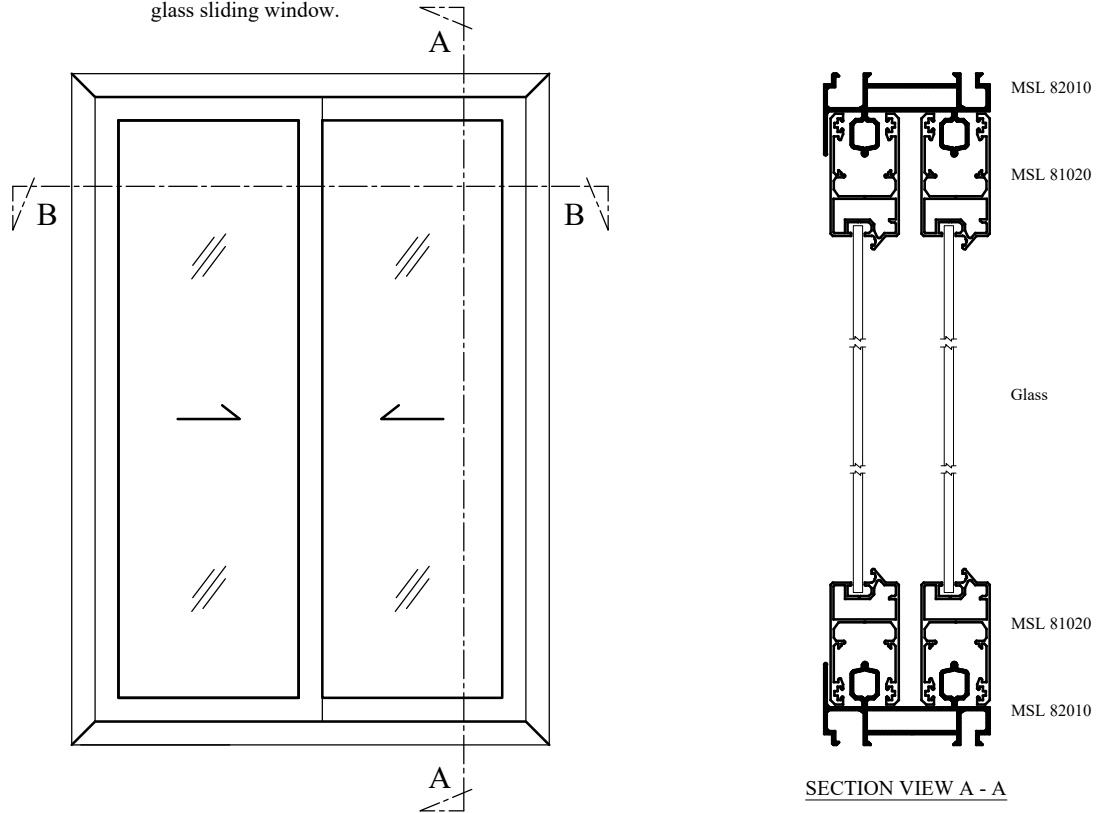

M Sliding Window - MSL 8 Series

MSL - SLIDING DOOR

Size : 2400mm (w) x 2100mm (h)

Type : Aluminium frame light tinted glass sliding door.

SECTION VIEW B - B

we made aluminium into shapes ...

profile information

profile information

aluminium profiles component usage

M Sliding Window - MSL 8 Series

MSL - SLIDING DOOR

Size : 1200mm (w) x 2100mm (h)

Type : Aluminium frame light tinted
glass sliding door.

SECTION VIEW B - B

we made aluminium into shapes ...

profile information

aluminium profiles component usage

M Sliding Window - MSL 8 Series

MSL - SLIDING WINDOW

Size : 1800mm (w) x 1200mm (h)

Type : Aluminium frame light tinted glass sliding window.

SECTION VIEW B - B

we made aluminium into shapes ...

profile information

aluminium profiles component usage

M Sliding Window - MSL 8 Series

MSL - SLIDING WINDOW

Size : 1200mm (w) x 1200mm (h)

Type : Aluminium frame light tinted
glass sliding window.