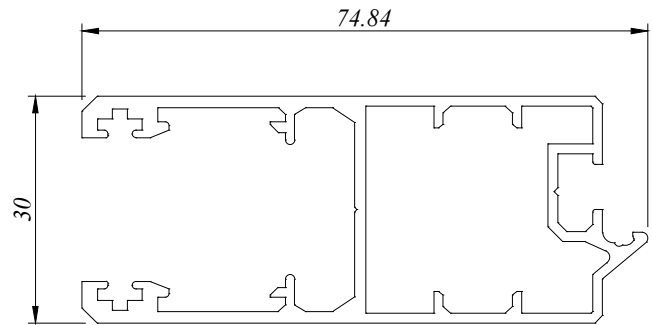

All Profiles are standard length 6.1 M for MSL Series

MSL 81020
0.867 Kg/M
AP : 332.970 MM

MSL 81040
0.271 Kg/M
AP : 169.108 MM

MSL 82010
0.986 Kg/M
AP : 423.170 MM

MSL 82012
1.416 Kg/M
AP : 665.674 MM

MSL 82020
1.011 Kg/M
AP : 362.570 MM

MSL 82020 S
1.048 Kg/M
AP : 361.368 MM

MSL 82021
1.123 Kg/M
AP : 386.899 MM

MSL 82040
0.330 Kg/M
AP : 184.108 MM

MSL 82041
0.172 Kg/M
AP : 121.761 MM

MSL 82042
0.160 Kg/M
AP : 106.450 MM

aluminium profiles component usage

M Sliding Window - MSL 8 Series

MSL - SLIDING DOOR

Size : 2400mm (w) x 2100mm (h)

Type : Aluminium frame light tinted glass sliding door.

SECTION VIEW B - B

we made aluminium into shapes ...

profile information

profile information

aluminium profiles component usage

M Sliding Window - MSL 8 Series

MSL - SLIDING DOOR

Size : 1200mm (w) x 2100mm (h)

Type : Aluminium frame light tinted
glass sliding door.

SECTION VIEW B - B