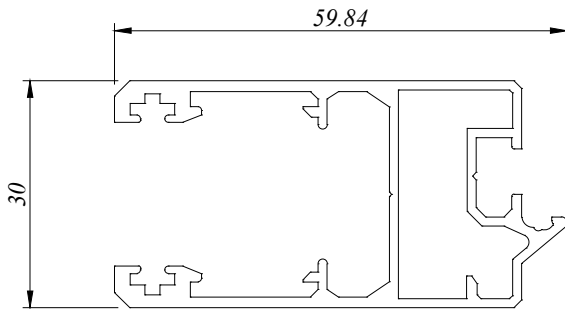

MSL - M Sliding Window
8 SERIES

| PROFILE NO. | PICTURE OF PROFILE | WEIGHT (KG/M) | THICKNESS | PACKING IN BUNDLE (PCS) |
|-------------|---|---------------|-----------------------|-------------------------|
| | | | AREA PERIMETER | |
| MSL 81020 |  | 0.867 | 1.20 MM 332.970 MM | 4 |
| MSL 81040 |  | 0.271 | 1.20 MM 169.108 MM | 10 |
| MSL 82010 |  | 0.986 | 1.20 MM 423.170 MM | 4 |
| MSL 82012 |  | 1.416 | 1.20 MM 665.674 MM | 4 |
| MSL 82020 |  | 1.011 | 1.20 MM 362.570 MM | 4 |
| MSL 82020 S |  | 1.084 | 1.30 MM 361.368 MM | 4 |
| MSL 82021 |  | 1.123 | 1.20 MM 386.899 MM | 3 |
| MSL 82040 |  | 0.330 | 1.20 MM 184.108 MM | 10 |
| MSL 82041 |  | 0.172 | 1.20 MM 121.761 MM | 20 |
| MSL 82042 |  | 0.160 | 1.00 MM 106.450 MM | 20 |
| | | | | |
| | | | | |
| | | | | |

All Profiles are standard length 6.1 M for MSL Series

MSL 81020
0.867 Kg/M
AP : 332.970 MM

MSL 81040
0.271 Kg/M
AP : 169.108 MM

MSL 82010
0.986 Kg/M
AP : 423.170 MM

MSL 82012
1.416 Kg/M
AP : 665.674 MM

MSL 82020
1.011 Kg/M
AP : 362.570 MM

M Sliding Window - MSL 8 Series

MSL - SLIDING DOOR

Size : 2400mm (w) x 2100mm (h)

Type : Aluminium frame light tinted glass sliding door.

SECTION VIEW B - B

we made aluminium into shapes ...

profile information

profile information

aluminium profiles component usage

M Sliding Window - MSL 8 Series

MSL - SLIDING DOOR

Size : 1200mm (w) x 2100mm (h)

Type : Aluminium frame light tinted
glass sliding door.

SECTION VIEW B - B