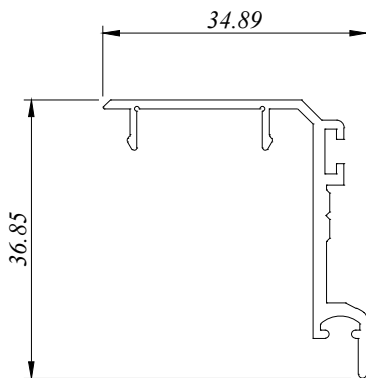

All Profiles are standard length 6.1 M for MSL Series

MSL 81020
0.867 Kg/M
AP : 332.970 MM

MSL 81040
0.271 Kg/M
AP : 169.108 MM

MSL 82010
0.986 Kg/M
AP : 423.170 MM

MSL 82012
1.416 Kg/M
AP : 665.674 MM

MSL 82020
1.011 Kg/M
AP : 362.570 MM

MSL 82020 S
1.048 Kg/M
AP : 361.368 MM

MSL 82021
1.123 Kg/M
AP : 386.899 MM

MSL 82040
0.330 Kg/M
AP : 184.108 MM

MSL 82041
0.172 Kg/M
AP : 121.761 MM

MSL 82042
0.160 Kg/M
AP : 106.450 MM

aluminium profiles component usage

M Sliding Window - MSL 8 Series

MSL - SLIDING DOOR

Size : 2400mm (w) x 2100mm (h)

Type : Aluminium frame light tinted glass sliding door.

SECTION VIEW B - B

we made aluminium into shapes ...

profile information

profile information

aluminium profiles component usage

M Sliding Window - MSL 8 Series

MSL - SLIDING DOOR

Size : 1200mm (w) x 2100mm (h)

Type : Aluminium frame light tinted
glass sliding door.

SECTION VIEW B - B