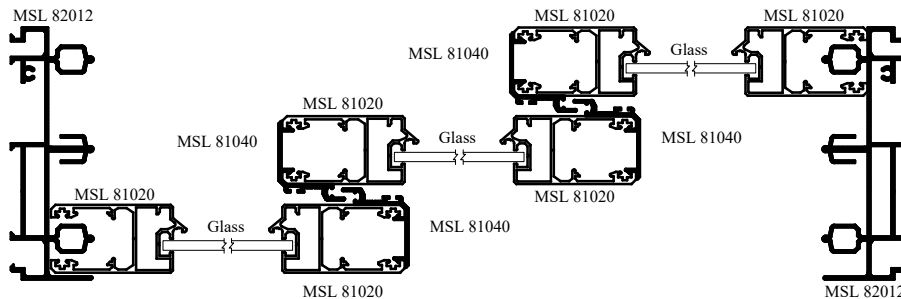

aluminium profiles component usage

M Sliding Window - MSL 8 Series

MSL - SLIDING DOOR

Size : 1800mm (w) x 2100mm (h)

Type : Aluminium frame light tinted glass sliding door.

we made aluminium into shapes ...

profile information

aluminium profiles component usage

M Sliding Window - MSL 8 Series

MSL - SLIDING DOOR

Size : 1200mm (w) x 2100mm (h)

Type : Aluminium frame light tinted
glass sliding door.

SECTION VIEW B - B

we made aluminium into shapes ...

profile information

aluminium profiles component usage

M Sliding Window - MSL 8 Series

MSL - SLIDING WINDOW

Size : 1800mm (w) x 1200mm (h)

Type : Aluminium frame light tinted glass sliding window.

SECTION VIEW B - B

we made aluminium into shapes ...

profile information

aluminium profiles component usage

M Sliding Window - MSL 8 Series

MSL - SLIDING WINDOW

Size : 1200mm (w) x 1200mm (h)

Type : Aluminium frame light tinted
glass sliding window.