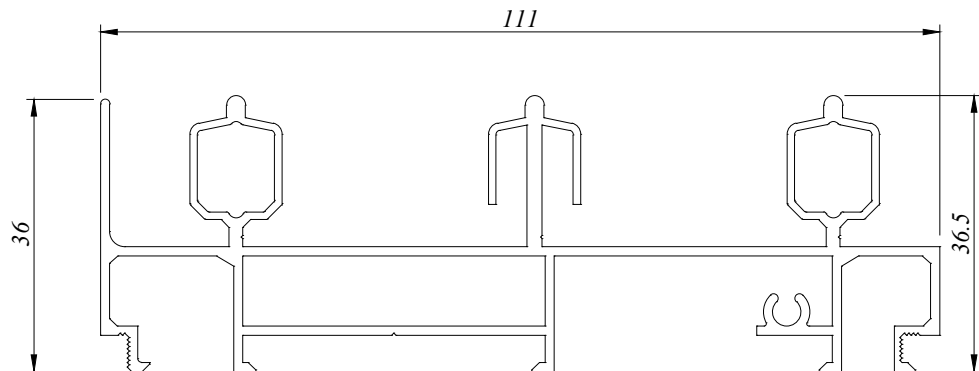

All Profiles are standard length 6.1 M for MSL Series

MSL 81020
0.867 Kg/M
AP : 332.970 MM

MSL 81040
0.271 Kg/M
AP : 169.108 MM

MSL 82010
0.986 Kg/M
AP : 423.170 MM

MSL 82012
1.416 Kg/M
AP : 665.674 MM

MSL 82020
1.011 Kg/M
AP : 362.570 MM

M Sliding Window - MSL 8 Series

MSL - SLIDING DOOR

Size : 2400mm (w) x 2100mm (h)

Type : Aluminium frame light tinted glass sliding door.

SECTION VIEW B - B

we made aluminium into shapes ...

profile information

aluminium profiles component usage

M Sliding Window - MSL 8 Series

MSL - SLIDING DOOR

Size : 1800mm (w) x 2100mm (h)

Type : Aluminium frame light tinted glass sliding door.

we made aluminium into shapes ...

profile information

aluminium profiles component usage

M Sliding Window - MSL 8 Series

MSL - SLIDING DOOR

Size : 1200mm (w) x 2100mm (h)

Type : Aluminium frame light tinted
glass sliding door.

SECTION VIEW B - B