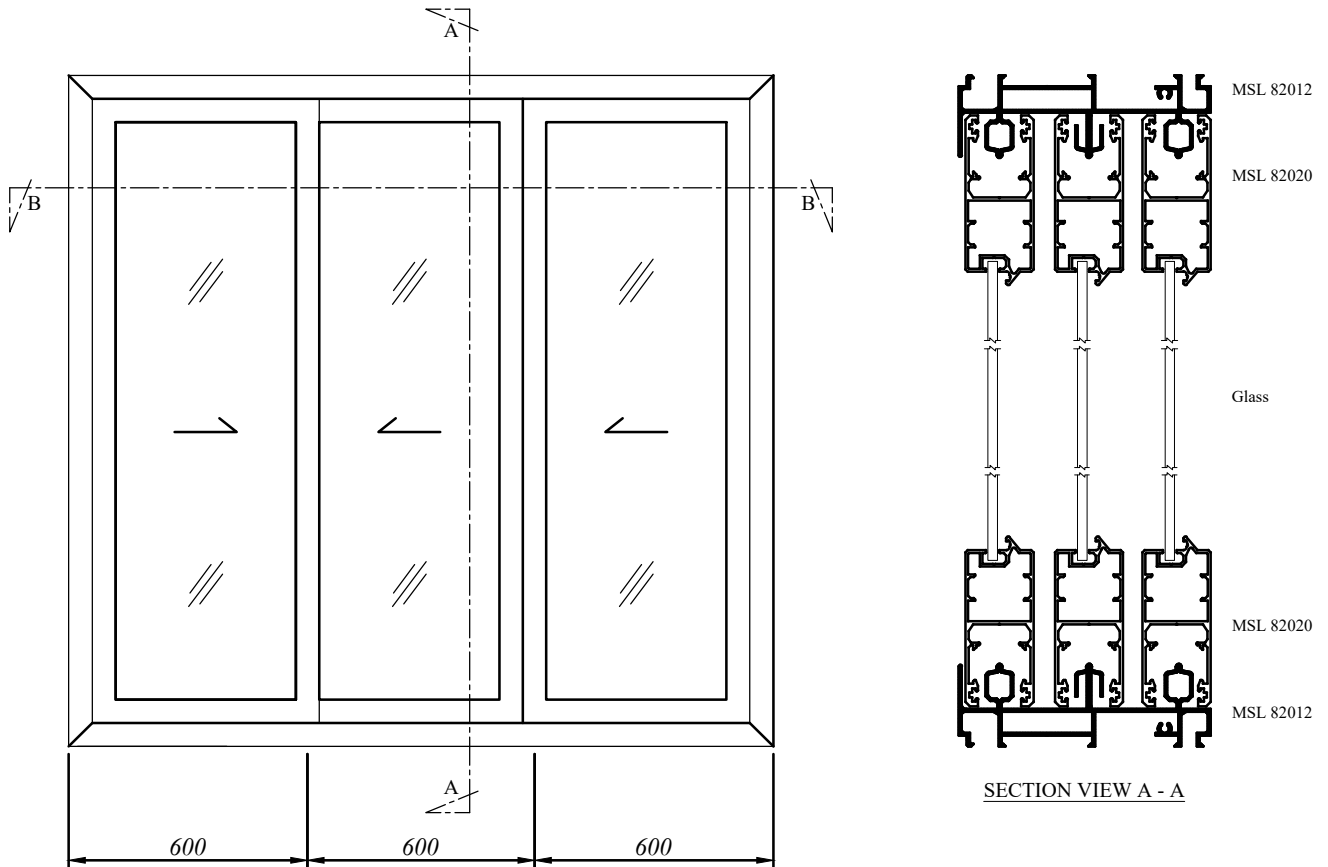

M Sliding Window - MSL 8 Series

MSL - SLIDING DOOR

Size : 2400mm (w) x 2100mm (h)

Type : Aluminium frame light tinted glass sliding door.

SECTION VIEW B - B

we made aluminium into shapes ...

profile information

aluminium profiles component usage

M Sliding Window - MSL 8 Series

MSL - SLIDING DOOR

Size : 1800mm (w) x 2100mm (h)

Type : Aluminium frame light tinted glass sliding door.

we made aluminium into shapes ...

profile information

aluminium profiles component usage

M Sliding Window - MSL 8 Series

MSL - SLIDING DOOR

Size : 1200mm (w) x 2100mm (h)

Type : Aluminium frame light tinted
glass sliding door.

SECTION VIEW B - B

we made aluminium into shapes ...

profile information

aluminium profiles component usage

M Sliding Window - MSL 8 Series

MSL - SLIDING WINDOW

Size : 1800mm (w) x 1200mm (h)

Type : Aluminium frame light tinted glass sliding window.