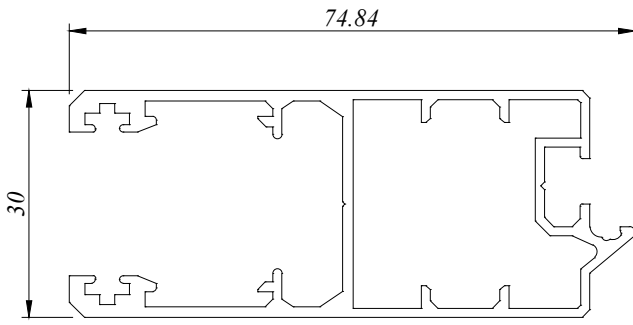

All Profiles are standard length 6.1 M for MSL Series

MSL 81020
0.867 Kg/M
AP : 332.970 MM

MSL 81040
0.271 Kg/M
AP : 169.108 MM

MSL 82010
0.986 Kg/M
AP : 423.170 MM

MSL 82012
1.416 Kg/M
AP : 665.674 MM

MSL 82020
1.011 Kg/M
AP : 362.570 MM

MSL 82020 S
1.048 Kg/M
AP : 361.368 MM

MSL 82021
1.123 Kg/M
AP : 386.899 MM

MSL 82040
0.330 Kg/M
AP : 184.108 MM

MSL 82041
0.172 Kg/M
AP : 121.761 MM

MSL 82042
0.160 Kg/M
AP : 106.450 MM

aluminium profiles component usage

M Sliding Window - MSL 8 Series

MSL - SLIDING DOOR

Size : 2400mm (w) x 2100mm (h)

Type : Aluminium frame light tinted glass sliding door.

SECTION VIEW B - B

we made aluminium into shapes ...

profile information

profile information

aluminium profiles component usage

M Sliding Window - MSL 8 Series

MSL - SLIDING DOOR

Size : 1200mm (w) x 2100mm (h)

Type : Aluminium frame light tinted
glass sliding door.

SECTION VIEW B - B