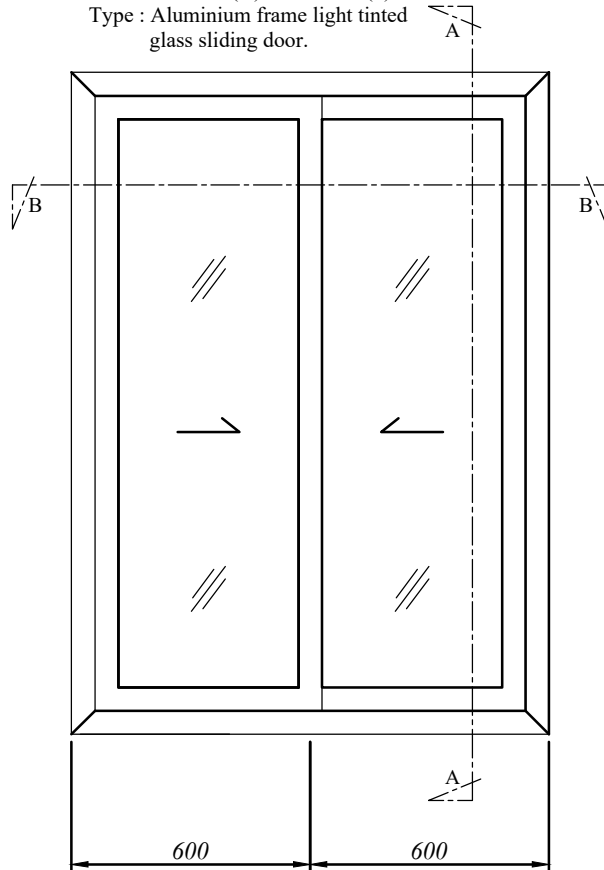

aluminium profiles component usage

M Sliding Window - MSL 8 Series

MSL - SLIDING DOOR

Size : 1800mm (w) x 2100mm (h)

Type : Aluminium frame light tinted glass sliding door.

we made aluminium into shapes ...

profile information

aluminium profiles component usage

M Sliding Window - MSL 8 Series

MSL - SLIDING DOOR

Size : 1200mm (w) x 2100mm (h)

Type : Aluminium frame light tinted
glass sliding door.

SECTION VIEW B - B

we made aluminium into shapes ...

profile information

aluminium profiles component usage

M Sliding Window - MSL 8 Series

MSL - SLIDING WINDOW

Size : 1800mm (w) x 1200mm (h)

Type : Aluminium frame light tinted glass sliding window.

SECTION VIEW B - B

we made aluminium into shapes ...

profile information

aluminium profiles component usage

M Sliding Window - MSL 8 Series

MSL - SLIDING WINDOW

Size : 1200mm (w) x 1200mm (h)

Type : Aluminium frame light tinted
glass sliding window.