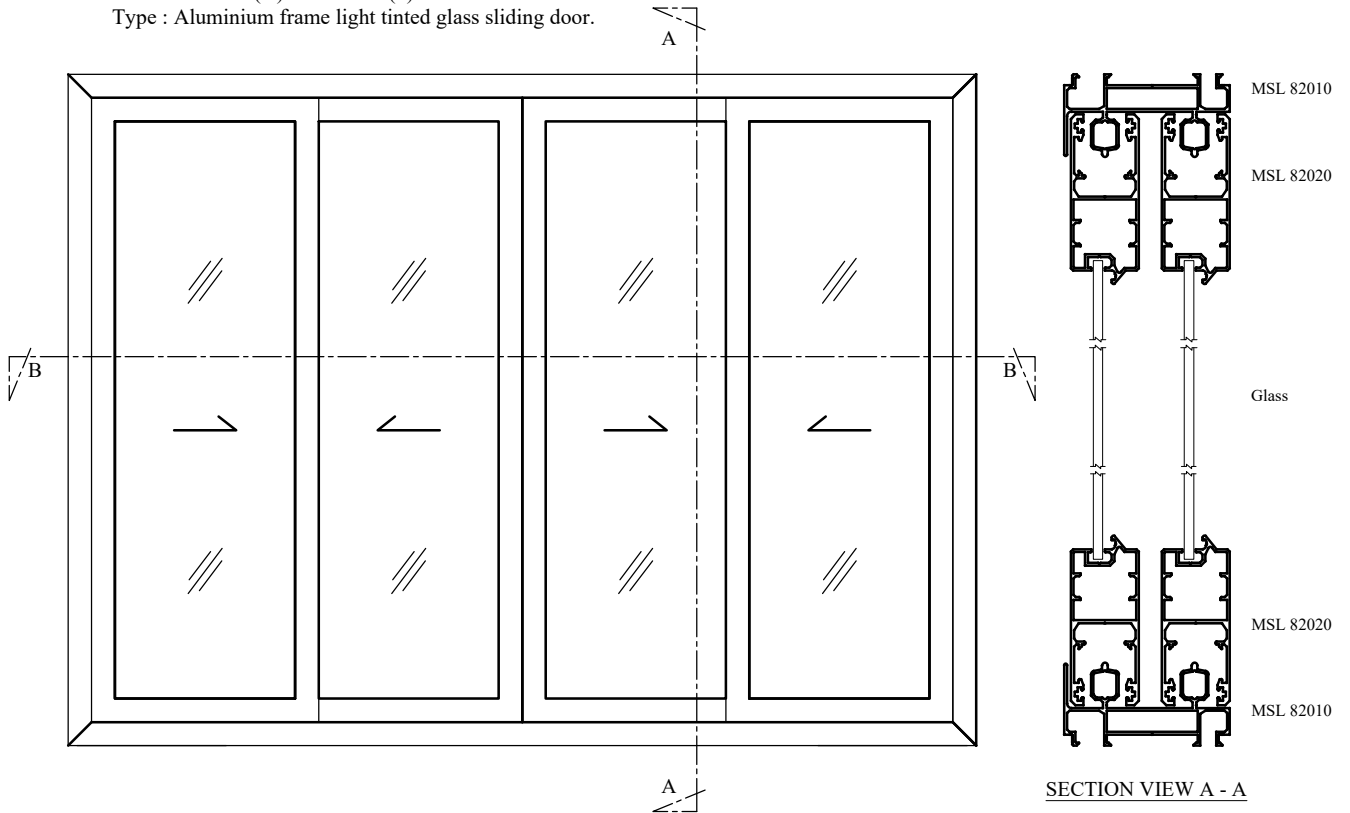

M Sliding Window - MSL 8 Series

MSL - SLIDING DOOR

Size : 2400mm (w) x 2100mm (h)

Type : Aluminium frame light tinted glass sliding door.

SECTION VIEW B - B

we made aluminium into shapes ...

profile information

aluminium profiles component usage

M Sliding Window - MSL 8 Series

MSL - SLIDING DOOR

Size : 1800mm (w) x 2100mm (h)

Type : Aluminium frame light tinted glass sliding door.

we made aluminium into shapes ...

profile information

aluminium profiles component usage

M Sliding Window - MSL 8 Series

MSL - SLIDING DOOR

Size : 1200mm (w) x 2100mm (h)

Type : Aluminium frame light tinted
glass sliding door.

SECTION VIEW B - B

we made aluminium into shapes ...

profile information

aluminium profiles component usage

M Sliding Window - MSL 8 Series

MSL - SLIDING WINDOW

Size : 1800mm (w) x 1200mm (h)

Type : Aluminium frame light tinted glass sliding window.