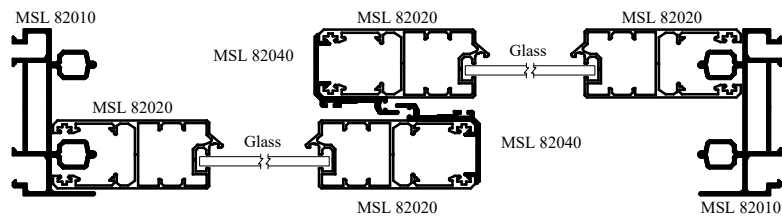

aluminium profiles component usage

M Sliding Window - MSL 8 Series

MSL - SLIDING DOOR

Size : 1800mm (w) x 2100mm (h)

Type : Aluminium frame light tinted glass sliding door.

we made aluminium into shapes ...

profile information

aluminium profiles component usage

M Sliding Window - MSL 8 Series

MSL - SLIDING DOOR

Size : 1200mm (w) x 2100mm (h)

Type : Aluminium frame light tinted
glass sliding door.

SECTION VIEW B - B

we made aluminium into shapes ...

profile information

aluminium profiles component usage

M Sliding Window - MSL 8 Series

MSL - SLIDING WINDOW

Size : 1800mm (w) x 1200mm (h)

Type : Aluminium frame light tinted glass sliding window.

SECTION VIEW B - B

we made aluminium into shapes ...

profile information

aluminium profiles component usage

M Sliding Window - MSL 8 Series

MSL - SLIDING WINDOW

Size : 1200mm (w) x 1200mm (h)

Type : Aluminium frame light tinted
glass sliding window.