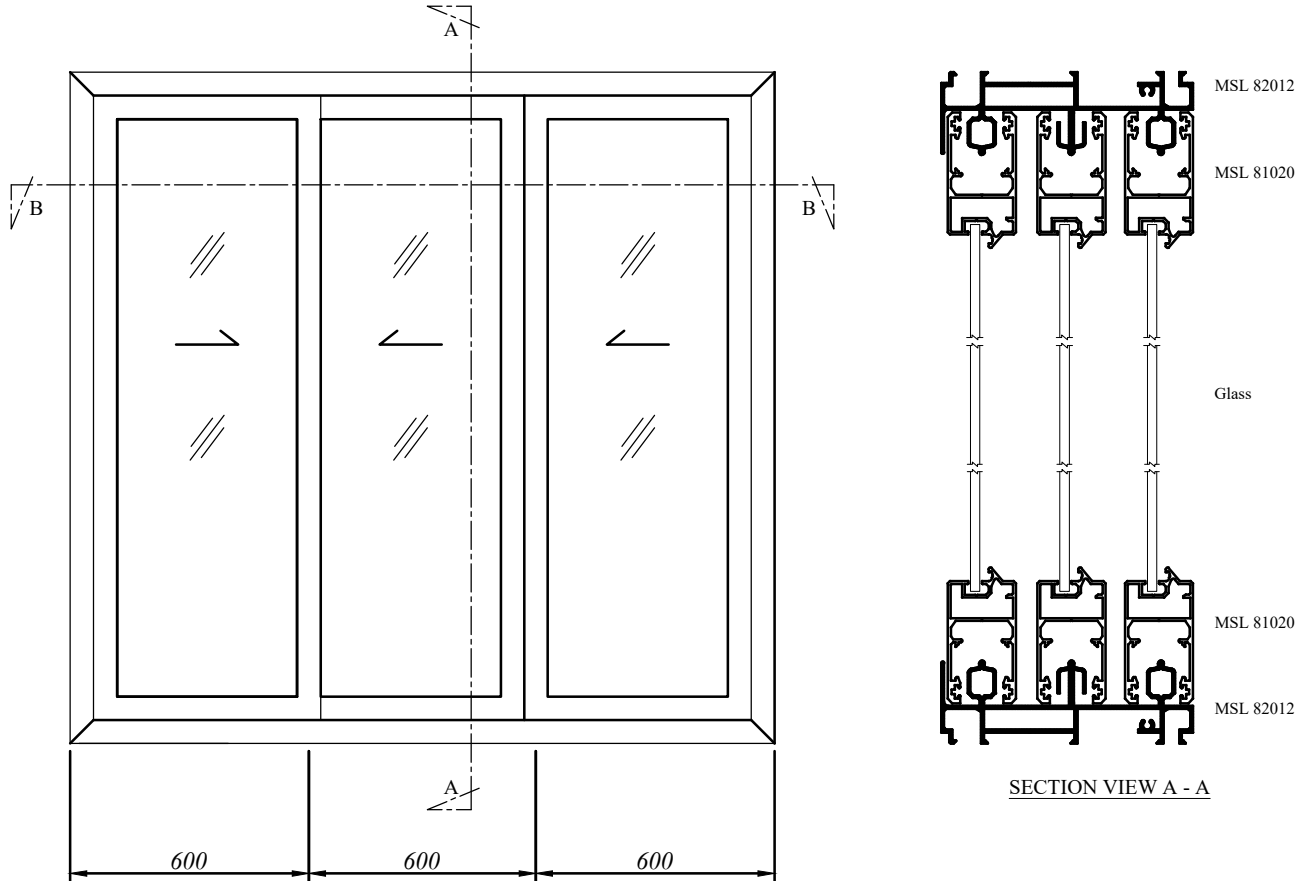

M Sliding Window - MSL 8 Series

MSL - SLIDING DOOR

Size : 2400mm (w) x 2100mm (h)

Type : Aluminium frame light tinted glass sliding door.

SECTION VIEW B - B

we made aluminium into shapes ...

profile information

profile information

aluminium profiles component usage

M Sliding Window - MSL 8 Series

MSL - SLIDING DOOR

Size : 1200mm (w) x 2100mm (h)

Type : Aluminium frame light tinted
glass sliding door.

SECTION VIEW B - B

we made aluminium into shapes ...

profile information

aluminium profiles component usage

M Sliding Window - MSL 8 Series

MSL - SLIDING WINDOW

Size : 1800mm (w) x 1200mm (h)

Type : Aluminium frame light tinted glass sliding window.

SECTION VIEW B - B

we made aluminium into shapes ...

profile information

aluminium profiles component usage

M Sliding Window - MSL 8 Series

MSL - SLIDING WINDOW

Size : 1200mm (w) x 1200mm (h)

Type : Aluminium frame light tinted
glass sliding window.