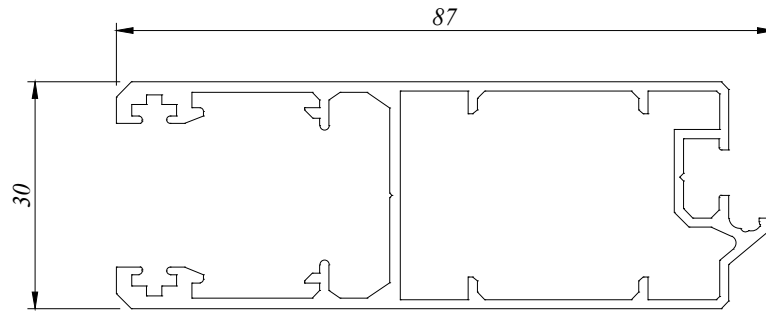

All Profiles are standard length 6.1 M for MSL Series

MSL 81020
0.867 Kg/M
AP : 332.970 MM

MSL 81040
0.271 Kg/M
AP : 169.108 MM

MSL 82010
0.986 Kg/M
AP : 423.170 MM

MSL 82012
1.416 Kg/M
AP : 665.674 MM

MSL 82020
1.011 Kg/M
AP : 362.570 MM

MSL 82020 S
1.048 Kg/M
AP : 361.368 MM

MSL 82021
1.123 Kg/M
AP : 386.899 MM

MSL 82040
0.330 Kg/M
AP : 184.108 MM

MSL 82041
0.172 Kg/M
AP : 121.761 MM

MSL 82042
0.160 Kg/M
AP : 106.450 MM

aluminium profiles component usage

M Sliding Window - MSL 8 Series

MSL - SLIDING DOOR

Size : 2400mm (w) x 2100mm (h)

Type : Aluminium frame light tinted glass sliding door.

SECTION VIEW B - B

we made aluminium into shapes ...

profile information

profile information

aluminium profiles component usage

M Sliding Window - MSL 8 Series

MSL - SLIDING DOOR

Size : 1200mm (w) x 2100mm (h)

Type : Aluminium frame light tinted
glass sliding door.

SECTION VIEW B - B