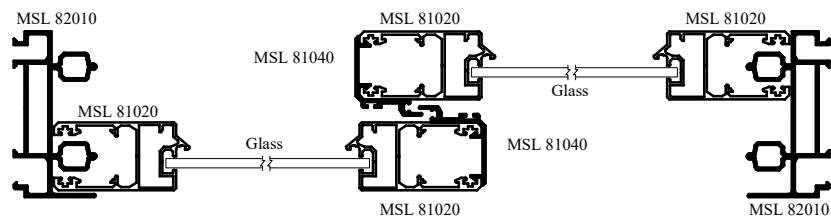

we made aluminium into shapes ...

profile information

aluminium profiles component usage

M Sliding Window - MSL 8 Series

MSL - SLIDING WINDOW

Size : 1800mm (w) x 1200mm (h)

Type : Aluminium frame light tinted glass sliding window.

SECTION VIEW B - B

we made aluminium into shapes ...

profile information

aluminium profiles component usage

M Sliding Window - MSL 8 Series

MSL - SLIDING WINDOW

Size : 1200mm (w) x 1200mm (h)

Type : Aluminium frame light tinted
glass sliding window.