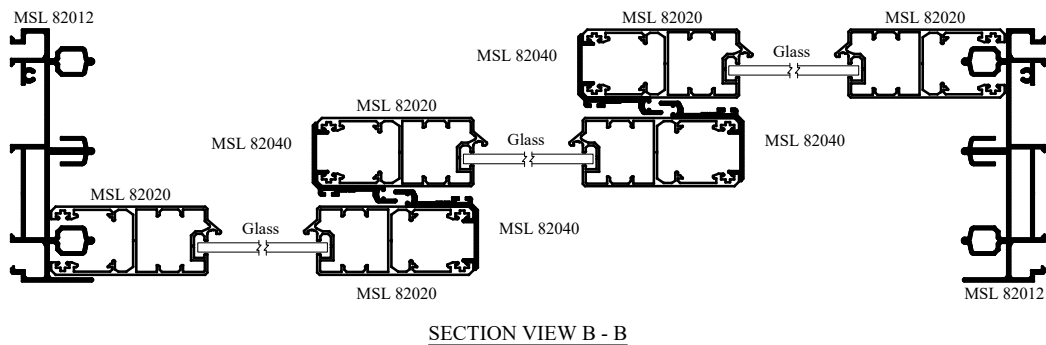

M Sliding Window - MSL 8 Series

MSL - SLIDING DOOR

Size : 2400mm (w) x 2100mm (h)

Type : Aluminium frame light tinted glass sliding door.

SECTION VIEW B - B

we made aluminium into shapes ...

profile information

aluminium profiles component usage

M Sliding Window - MSL 8 Series

MSL - SLIDING DOOR

Size : 1800mm (w) x 2100mm (h)

Type : Aluminium frame light tinted glass sliding door.

we made aluminium into shapes ...

profile information

aluminium profiles component usage

M Sliding Window - MSL 8 Series

MSL - SLIDING DOOR

Size : 1200mm (w) x 2100mm (h)

Type : Aluminium frame light tinted
glass sliding door.

SECTION VIEW B - B

we made aluminium into shapes ...

profile information

aluminium profiles component usage

M Sliding Window - MSL 8 Series

MSL - SLIDING WINDOW

Size : 1800mm (w) x 1200mm (h)

Type : Aluminium frame light tinted glass sliding window.