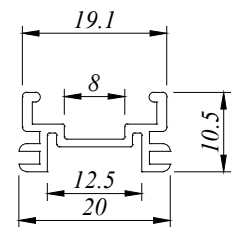

MSL 82020 S
1.048 Kg/M
AP : 361.368 MM

MSL 82021
1.123 Kg/M
AP : 386.899 MM

MSL 82040
0.330 Kg/M
AP : 184.108 MM

MSL 82041
0.172 Kg/M
AP : 121.761 MM

MSL 82042
0.160 Kg/M
AP : 106.450 MM

aluminium profiles component usage

M Sliding Window - MSL 8 Series

MSL - SLIDING DOOR

Size : 2400mm (w) x 2100mm (h)

Type : Aluminium frame light tinted glass sliding door.

SECTION VIEW B - B

we made aluminium into shapes ...

profile information

aluminium profiles component usage

M Sliding Window - MSL 8 Series

MSL - SLIDING DOOR

Size : 1800mm (w) x 2100mm (h)

Type : Aluminium frame light tinted glass sliding door.

we made aluminium into shapes ...

profile information

aluminium profiles component usage

M Sliding Window - MSL 8 Series

MSL - SLIDING DOOR

Size : 1200mm (w) x 2100mm (h)

Type : Aluminium frame light tinted
glass sliding door.

SECTION VIEW B - B