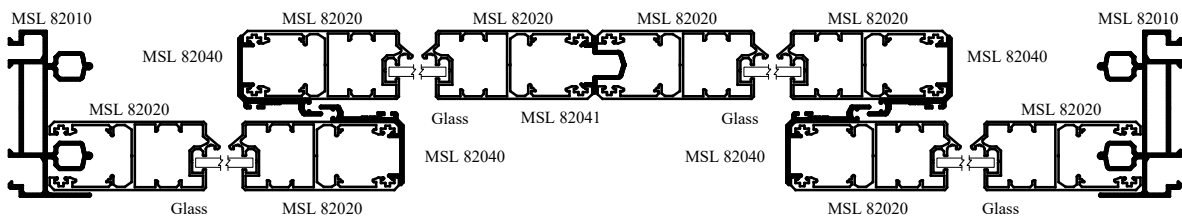

MSL 82020 S
1.048 Kg/M
AP : 361.368 MM

MSL 82021
1.123 Kg/M
AP : 386.899 MM

MSL 82040
0.330 Kg/M
AP : 184.108 MM

MSL 82041
0.172 Kg/M
AP : 121.761 MM

MSL 82042
0.160 Kg/M
AP : 106.450 MM

aluminium profiles component usage

M Sliding Window - MSL 8 Series

MSL - SLIDING DOOR

Size : 2400mm (w) x 2100mm (h)

Type : Aluminium frame light tinted glass sliding door.

SECTION VIEW B - B

we made aluminium into shapes ...

profile information

aluminium profiles component usage

M Sliding Window - MSL 8 Series

MSL - SLIDING DOOR

Size : 1800mm (w) x 2100mm (h)

Type : Aluminium frame light tinted glass sliding door.

we made aluminium into shapes ...

profile information

aluminium profiles component usage

M Sliding Window - MSL 8 Series

MSL - SLIDING DOOR

Size : 1200mm (w) x 2100mm (h)

Type : Aluminium frame light tinted
glass sliding door.

SECTION VIEW B - B