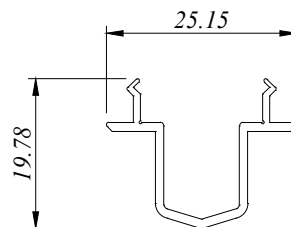

All Profiles are standard length 6.1 M for MSL Series

MSL 81020
0.867 Kg/M
AP : 332.970 MM

MSL 81040
0.271 Kg/M
AP : 169.108 MM

MSL 82010
0.986 Kg/M
AP : 423.170 MM

MSL 82012
1.416 Kg/M
AP : 665.674 MM

MSL 82020
1.011 Kg/M
AP : 362.570 MM

MSL 82020 S
1.048 Kg/M
AP : 361.368 MM

MSL 82021
1.123 Kg/M
AP : 386.899 MM

MSL 82040
0.330 Kg/M
AP : 184.108 MM

MSL 82041
0.172 Kg/M
AP : 121.761 MM

MSL 82042
0.160 Kg/M
AP : 106.450 MM

aluminium profiles component usage

M Sliding Window - MSL 8 Series

MSL - SLIDING DOOR

Size : 2400mm (w) x 2100mm (h)

Type : Aluminium frame light tinted glass sliding door.

SECTION VIEW B - B

we made aluminium into shapes ...

profile information

SECTION VIEW B - B

we made aluminium into shapes ...

profile information

aluminium profiles component usage

M Sliding Window - MSL 8 Series

MSL - SLIDING WINDOW

Size : 1200mm (w) x 1200mm (h)

Type : Aluminium frame light tinted
glass sliding window.