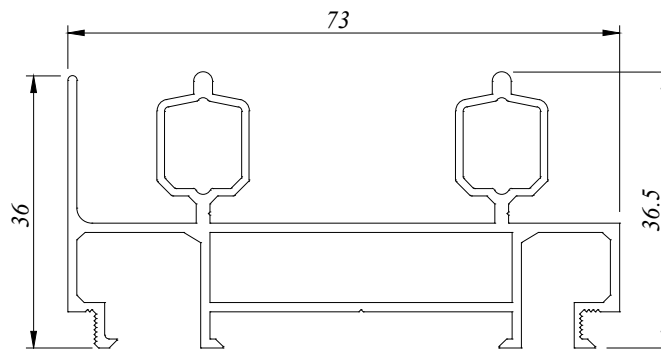

MSL - M Sliding Window
8 SERIES

| PROFILE NO. | PICTURE OF PROFILE | WEIGHT (KG/M) | THICKNESS | PACKING IN BUNDLE (PCS) |
|-------------|---|---------------|-----------------------|-------------------------|
| | | | AREA PERIMETER | |
| MSL 81020 |  | 0.867 | 1.20 MM 332.970 MM | 4 |
| MSL 81040 |  | 0.271 | 1.20 MM 169.108 MM | 10 |
| MSL 82010 |  | 0.986 | 1.20 MM 423.170 MM | 4 |
| MSL 82012 |  | 1.416 | 1.20 MM 665.674 MM | 4 |
| MSL 82020 |  | 1.011 | 1.20 MM 362.570 MM | 4 |
| MSL 82020 S |  | 1.084 | 1.30 MM 361.368 MM | 4 |
| MSL 82021 |  | 1.123 | 1.20 MM 386.899 MM | 3 |
| MSL 82040 |  | 0.330 | 1.20 MM 184.108 MM | 10 |
| MSL 82041 |  | 0.172 | 1.20 MM 121.761 MM | 20 |
| MSL 82042 |  | 0.160 | 1.00 MM 106.450 MM | 20 |
| | | | | |
| | | | | |
| | | | | |

All Profiles are standard length 6.1 M for MSL Series

MSL 81020
0.867 Kg/M
AP : 332.970 MM

MSL 81040
0.271 Kg/M
AP : 169.108 MM

MSL 82010
0.986 Kg/M
AP : 423.170 MM

MSL 82012
1.416 Kg/M
AP : 665.674 MM

MSL 82020
1.011 Kg/M
AP : 362.570 MM

M Sliding Window - MSL 8 Series

MSL - SLIDING DOOR

Size : 2400mm (w) x 2100mm (h)

Type : Aluminium frame light tinted glass sliding door.

SECTION VIEW B - B

we made aluminium into shapes ...

profile information

profile information

aluminium profiles component usage

M Sliding Window - MSL 8 Series

MSL - SLIDING DOOR

Size : 1200mm (w) x 2100mm (h)

Type : Aluminium frame light tinted
glass sliding door.

SECTION VIEW B - B