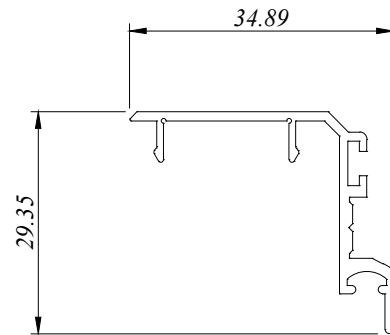

MSL - M Sliding Window
8 SERIES

| PROFILE NO. | PICTURE OF PROFILE | WEIGHT (KG/M) | THICKNESS | PACKING IN BUNDLE (PCS) |
|-------------|---|---------------|-----------------------|-------------------------|
| | | | AREA PERIMETER | |
| MSL 81020 |  | 0.867 | 1.20 MM 332.970 MM | 4 |
| MSL 81040 |  | 0.271 | 1.20 MM 169.108 MM | 10 |
| MSL 82010 |  | 0.986 | 1.20 MM 423.170 MM | 4 |
| MSL 82012 |  | 1.416 | 1.20 MM 665.674 MM | 4 |
| MSL 82020 |  | 1.011 | 1.20 MM 362.570 MM | 4 |
| MSL 82020 S |  | 1.084 | 1.30 MM 361.368 MM | 4 |
| MSL 82021 |  | 1.123 | 1.20 MM 386.899 MM | 3 |
| MSL 82040 |  | 0.330 | 1.20 MM 184.108 MM | 10 |
| MSL 82041 |  | 0.172 | 1.20 MM 121.761 MM | 20 |
| MSL 82042 |  | 0.160 | 1.00 MM 106.450 MM | 20 |
| | | | | |
| | | | | |
| | | | | |

All Profiles are standard length 6.1 M for MSL Series

MSL 81020
0.867 Kg/M
AP : 332.970 MM

MSL 81040
0.271 Kg/M
AP : 169.108 MM

MSL 82010
0.986 Kg/M
AP : 423.170 MM

MSL 82012
1.416 Kg/M
AP : 665.674 MM

MSL 82020
1.011 Kg/M
AP : 362.570 MM

M Sliding Window - MSL 8 Series

MSL - SLIDING DOOR

Size : 2400mm (w) x 2100mm (h)

Type : Aluminium frame light tinted glass sliding door.

SECTION VIEW B - B

we made aluminium into shapes ...

profile information

profile information

aluminium profiles component usage

M Sliding Window - MSL 8 Series

MSL - SLIDING DOOR

Size : 1200mm (w) x 2100mm (h)

Type : Aluminium frame light tinted
glass sliding door.

SECTION VIEW B - B