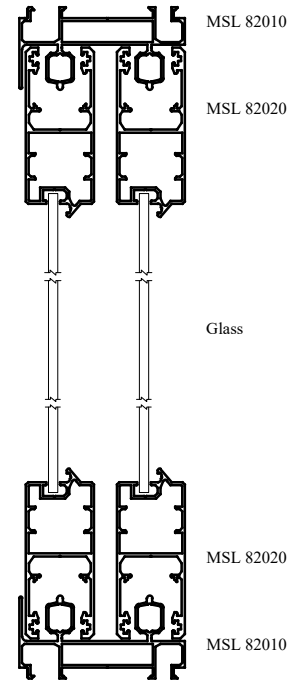

aluminium profiles component usage

M Sliding Window - MSL 8 Series

MSL - SLIDING DOOR

Size : 1800mm (w) x 2100mm (h)

Type : Aluminium frame light tinted glass sliding door.

we made aluminium into shapes ...

profile information

aluminium profiles component usage

M Sliding Window - MSL 8 Series

MSL - SLIDING DOOR

Size : 1200mm (w) x 2100mm (h)

Type : Aluminium frame light tinted
glass sliding door.

SECTION VIEW B - B

we made aluminium into shapes ...

profile information

aluminium profiles component usage

M Sliding Window - MSL 8 Series

MSL - SLIDING WINDOW

Size : 1800mm (w) x 1200mm (h)

Type : Aluminium frame light tinted glass sliding window.

SECTION VIEW B - B

we made aluminium into shapes ...

profile information

aluminium profiles component usage

M Sliding Window - MSL 8 Series

MSL - SLIDING WINDOW

Size : 1200mm (w) x 1200mm (h)

Type : Aluminium frame light tinted
glass sliding window.