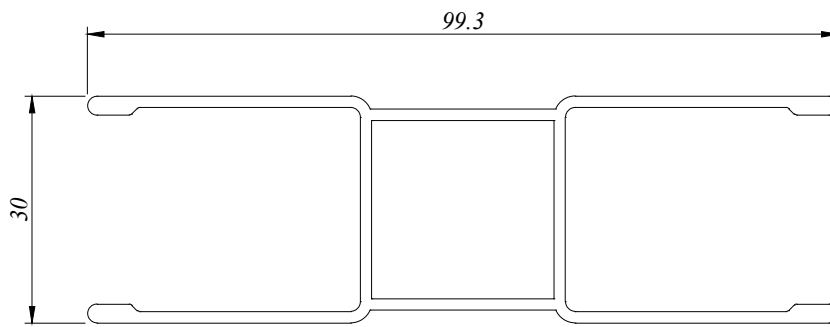

RS 7104
1.250 Kg/M
AP : 404.732 MM