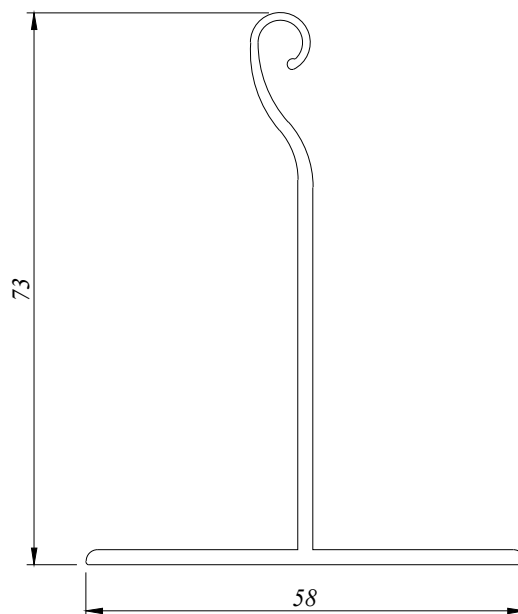

RS 7102
0.798 Kg/M
AP : 309.440 MM