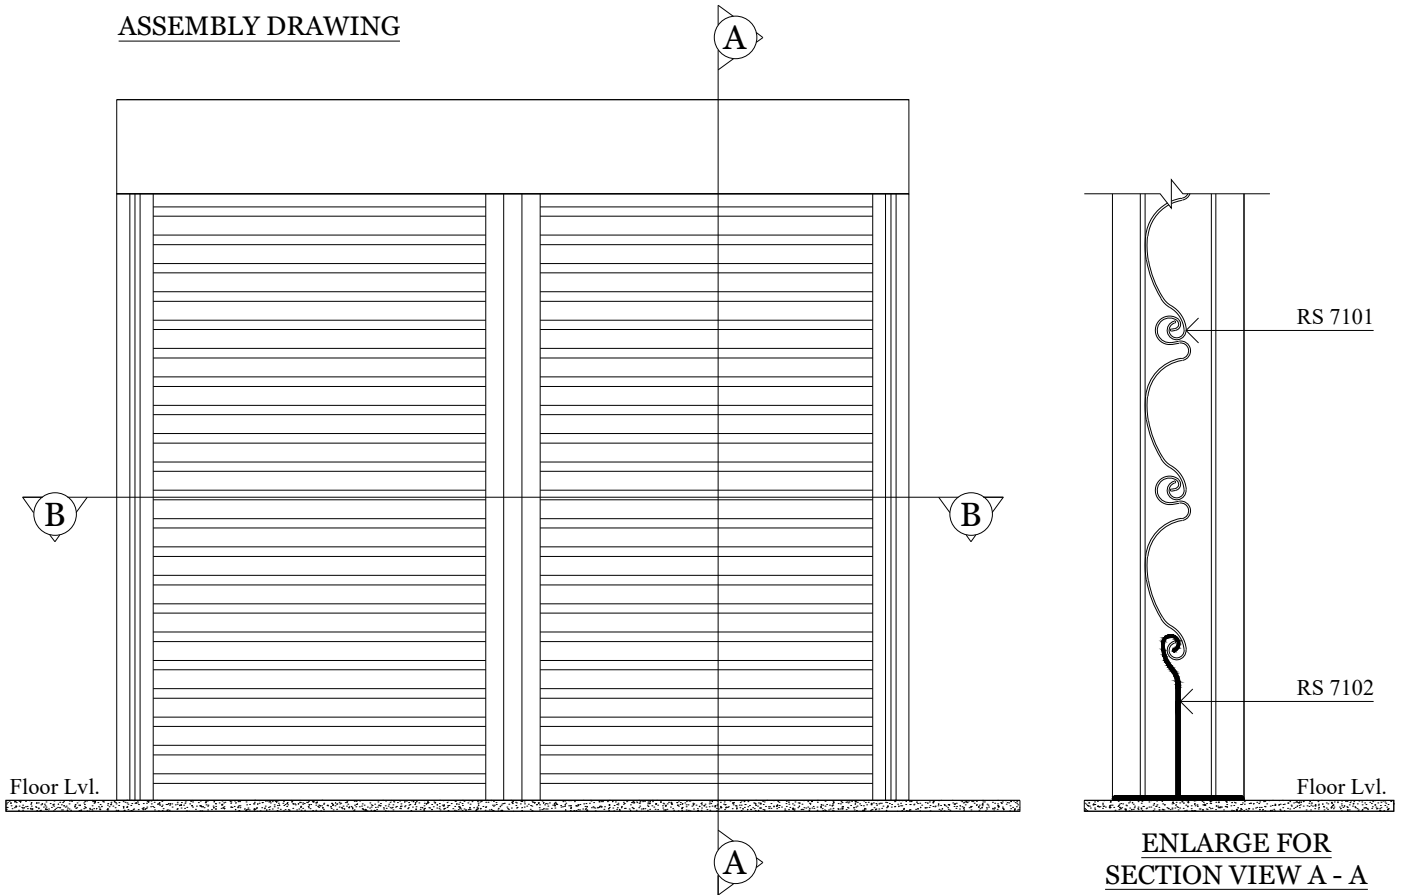

RS 7101, 7102 & 7105 length which is 4.34 M, 4.88 M, 5.49M & 6.1M for RS Series
 # RS 7104 length which is 5.49 M & 6.10 M for RS Series

RS 7101
0.347 Kg/M
AP : 270.567 MM

RS 7101 D
0.360 Kg/M
AP : 266.040 MM

RS 7102
0.798 Kg/M
AP : 309.440 MM

RS 7104
1.250 Kg/M
AP : 404.732 MM

RS 7105
0.465 Kg/M
AP : 219.057 MM

aluminium profiles component usage

Roller Shutter - RS 71 Series

ASSEMBLY DRAWING

BP Aluminium Extrusion Sdn. Bhd.