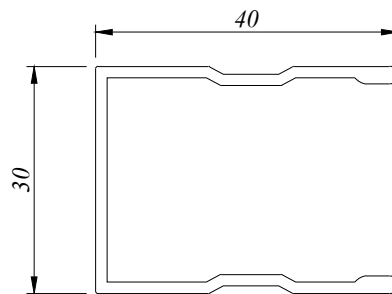

RS 7105
0.465 Kg/M
AP : 219.057 MM