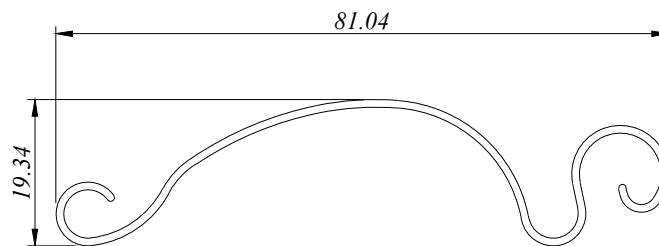

RS 7101 D
0.360 Kg/M
AP : 266.040 MM