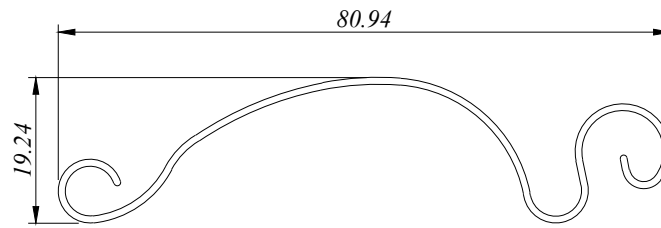

RS 7101
0.347 Kg/M
AP : 270.567 MM