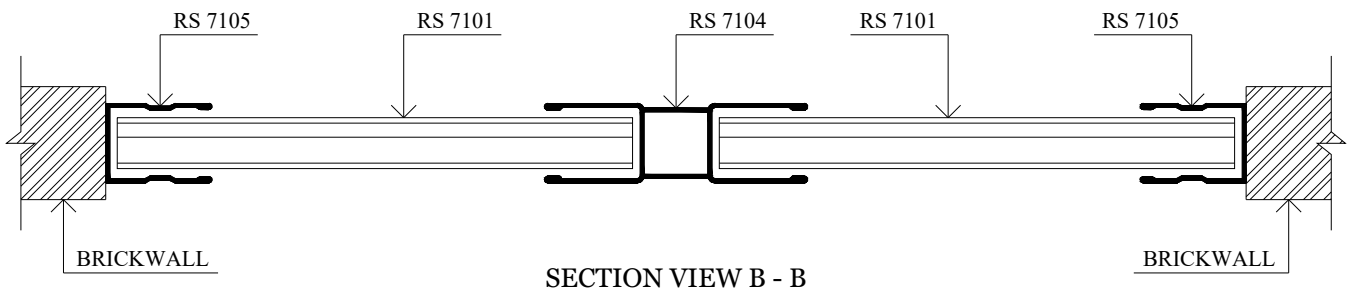

RS 7101, 7102 & 7105 length which is 4.34 M, 4.88 M, 5.49M & 6.1M for RS Series
 # RS 7104 length which is 5.49 M & 6.10 M for RS Series

RS 7101
0.347 Kg/M
AP : 270.567 MM

RS 7101 D
0.360 Kg/M
AP : 266.040 MM

RS 7102
0.798 Kg/M
AP : 309.440 MM

RS 7104
1.250 Kg/M
AP : 404.732 MM

RS 7105
0.465 Kg/M
AP : 219.057 MM

aluminium profiles component usage

Roller Shutter - RS 71 Series

ASSEMBLY DRAWING

BP Aluminium Extrusion Sdn. Bhd.